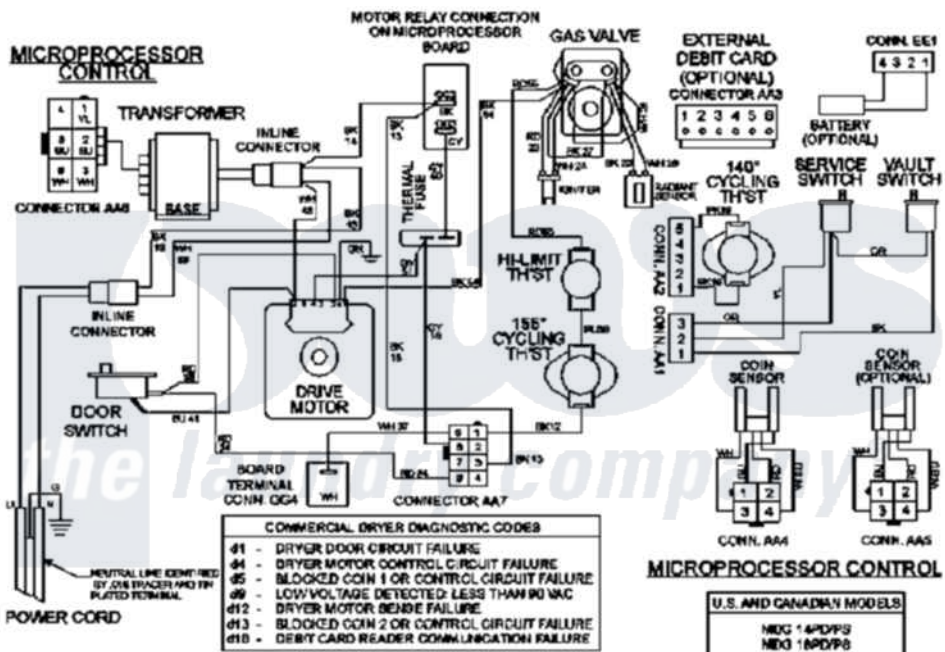

Maytag MDG16PDDXW 08 - WIRING INFORMATION

Maytag [Commercial Maytag MDG16PDDXW Dryer Parts](#) Parts Diagram 08 - WIRING INFORMATION

[Click on the part number to view part](#)

Item	Original Part Number	Replaced By	Status	Part Description
001	NLA		Not Available	WIRING INFORMATION