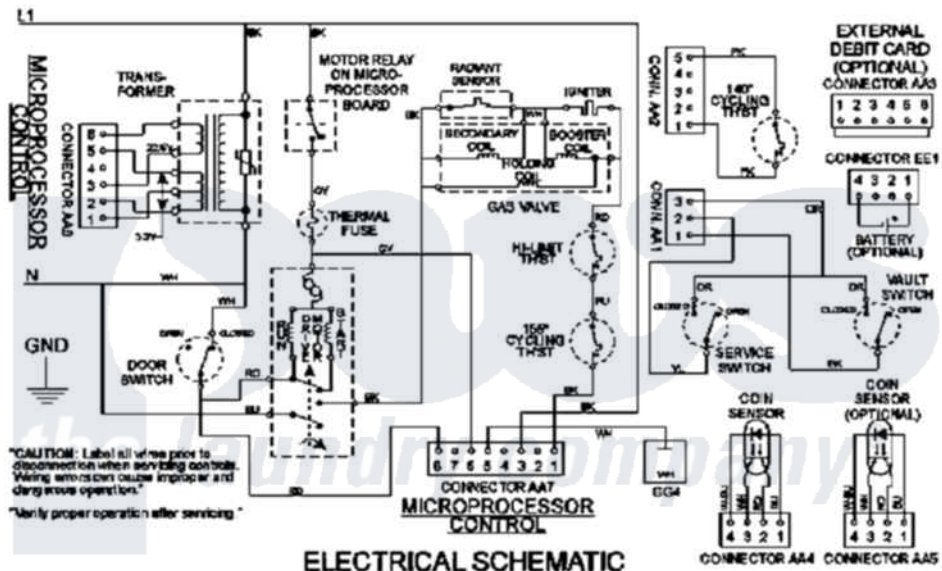

Maytag MDG16PDDXW 08 - WIRING INFORMATION

Maytag [Commercial Maytag MDG16PDDXW Dryer Parts](#) Parts Diagram 08 - WIRING INFORMATION

[Click on the part number to view part](#)

Item	Original Part Number	Replaced By	Status	Part Description
001	NLA		Not Available	WIRING INFORMATION