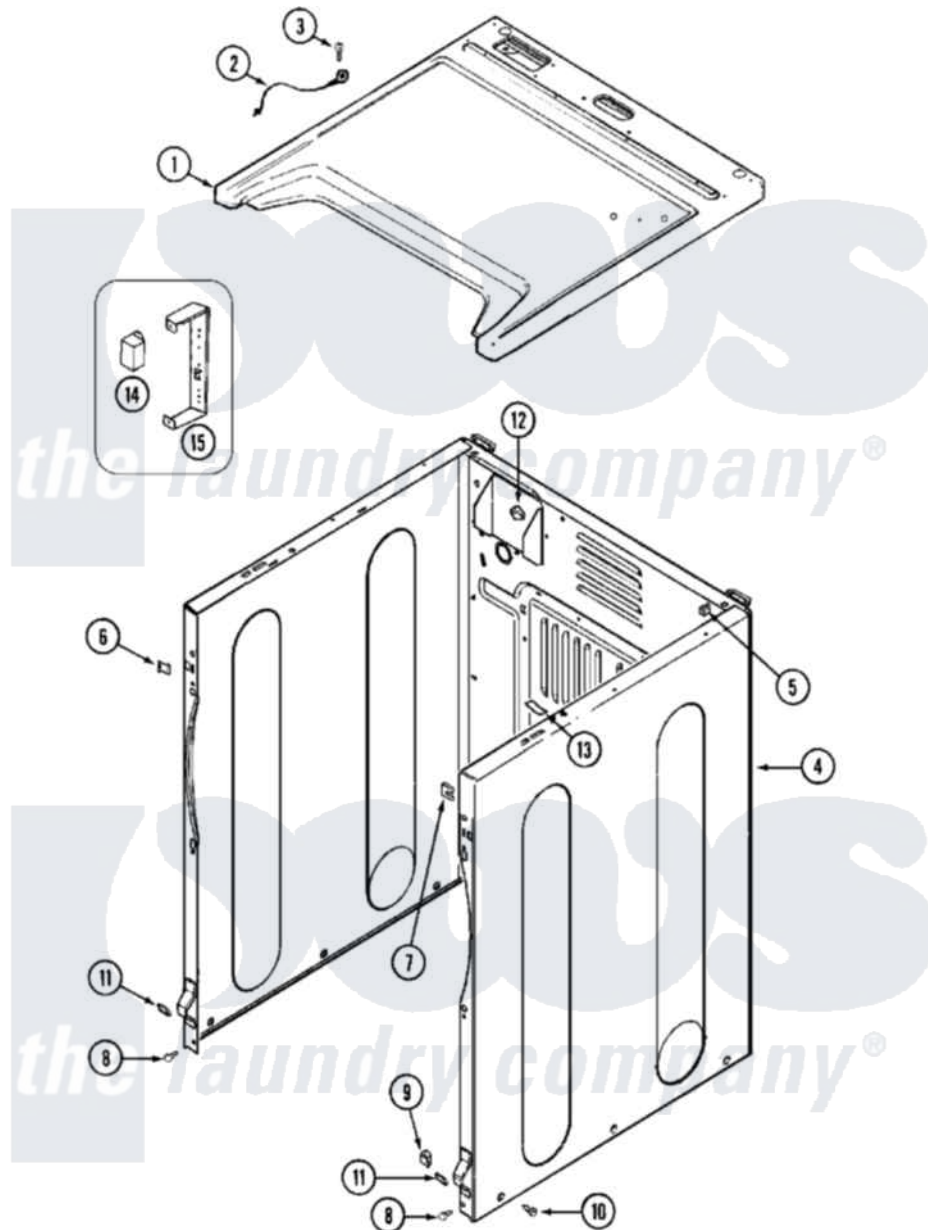

Maytag MDG16PDSAW 03 - CABINET-FRONT

Maytag [Commercial Maytag MDG16PDSAW Dryer Parts](#) Parts Diagram 03 - CABINET-FRONT
 Click on the part number to view part

Item	Original Part Number	Replaced By	Status	Part Description
001	33001949			Cover, Top
"	33002629			Cover, Top
002	22001959			Wire, Ground
003	210186	3370225		Screw
004	NLA		Not Available	CABINET (WHT)
005	310933	33002194		Nut, Speed
006	22002049			Clip Note: Clip, Front Panel
007	213280	204439		Screw And Fstner Assembly
008	22001995			Screw Note: Screw, Tumbler Front And Shroud
009	Y310376			Clip, Door Switch Harness
010	213007			Xfor Cabinet See Cabinet, Back
"	22003409	213007		Xfor Cabinet See Cabinet, Back
011	22002239			Clip, Front Panel
012	Y310376			Clip, Door Switch Harness

013	33001836		Strap, Top Cover Support
014	206824	W10133335	Relay, Motor
015	314627		Bracket, Relays
"	Y251119	3177991	Screw