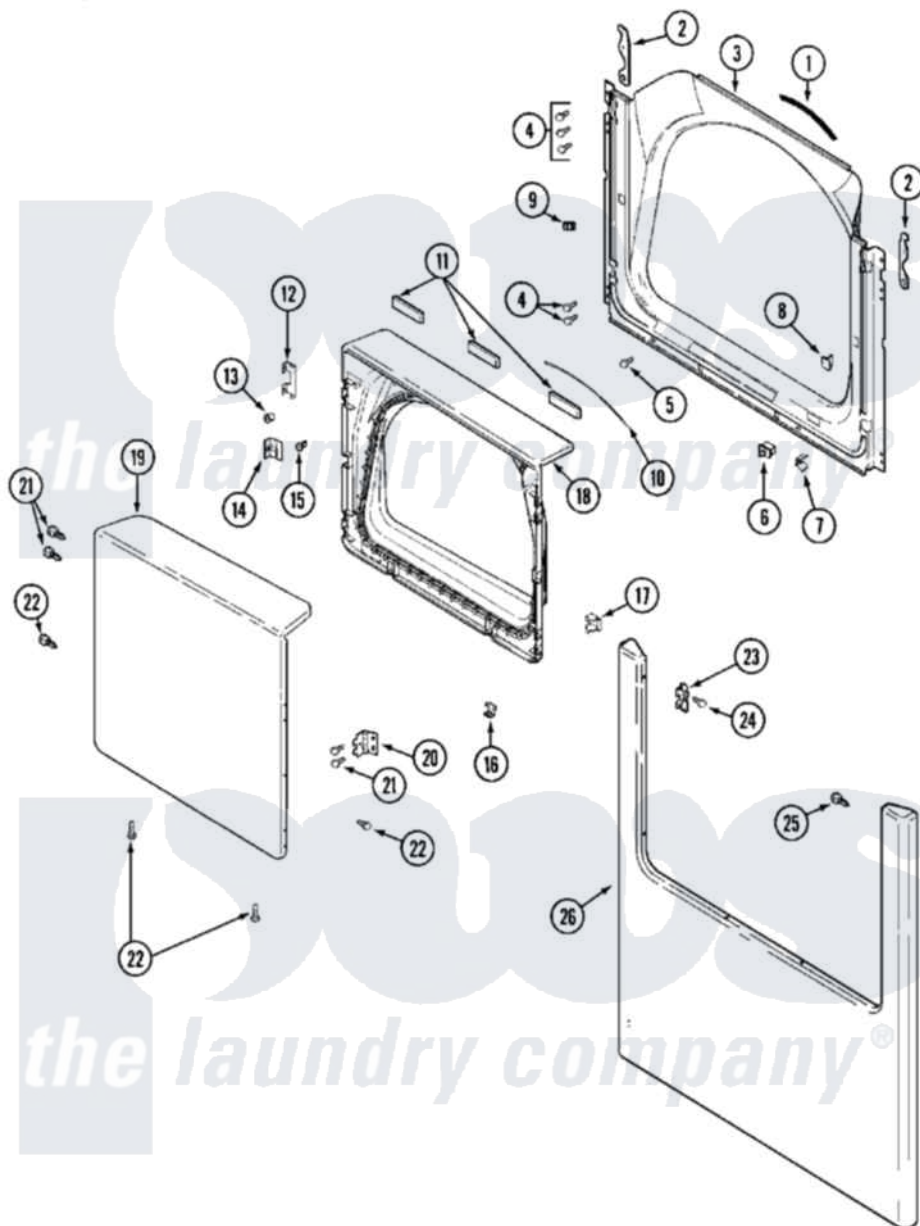

Maytag MDG16PDSAW 04 - DOOR

Maytag [Commercial Maytag MDG16PDSAW Dryer Parts](#) Parts Diagram 04 - DOOR
 Click on the part number to view part

Item	Original Part Number	Replaced By	Status	Part Description
001	33001767			Seal, Shroud
002	22002247	33002597		Hook, Security
003	33001954			Shroud
004	22001995			Screw Note: Screw, Tumbler Front And Shroud
005	33001768			Screw, Shroud Note: Screw, Shroud And Outlet Duct
006	33002166			Switch, Door
007	33001760			Bracket, Hinge
008	NLA		Not Available	PLUG, DOOR CATCH
009	Y304578	LA-1003		Door Catch Kit
010	33002094			Seal, Door
011	33001268		Not Available	PAD, DOOR
012	22002038			Clip, Door
013	33001771			Bushing, Inner Door
014	33001793			Bracket, Strike
015	33001761			Strike, Door

016	22002039		Clip, Door
017	33001763		Plug, Inner Door
018	33001899		Door, Inner
019	33001904		Door, Outer
020	33001759		Hinge, Door
021	22002062	98006631	Screw
022	22002063		Screw No.8-18AB Wafer Head
023	33001764		Cover, Hinge Hole
024	33001846		Screw, Hinge Hole Cover
025	22002243		Screw, Front Panel And Hinge
"	22002244		Clip, Grounding
026	22002239		Clip, Front Panel
"	33001901		Panel, Front