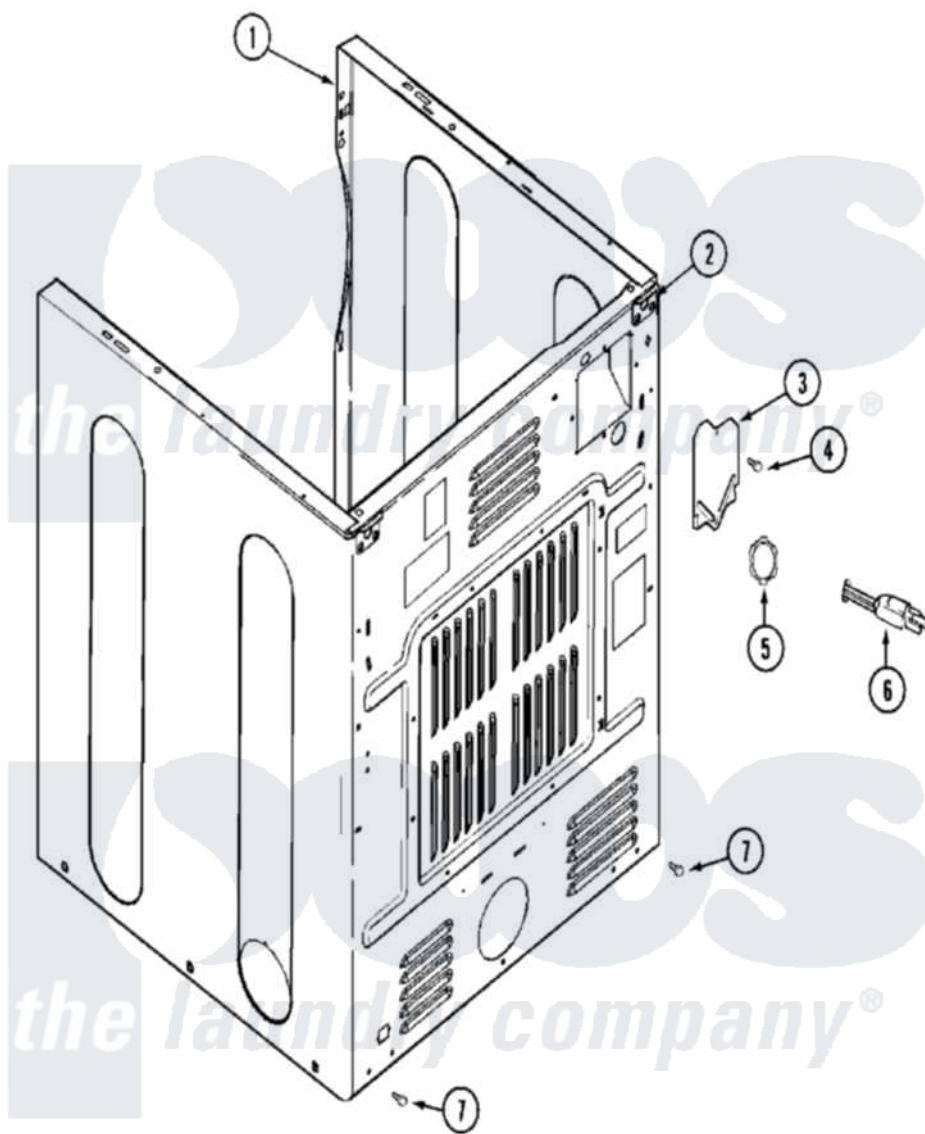

Maytag MDG16PDSAW 05 - CABINET-REAR

Maytag [Commercial Maytag MDG16PDSAW Dryer Parts](#) Parts Diagram 05 - CABINET-REAR
 Click on the part number to view part

Item	Original Part Number	Replaced By	Status	Part Description
001	NLA		Not Available	CABINET (WHT)
002	22001995			Screw Note: Screw, Tumbler Front And Shroud
"	22003367	22004095		Hinge, Plastic
"	NLA		Not Available	BRACKET, CABINET HINGE
003	33001795			Cover, Terminal Block
004	22001995			Screw Note: Screw, Tumbler Front And Shroud
"	Y912873			Screw, Terminal Block Bracket
005	216183			Grommet, Cord Export
"	22002532	216183		Grommet, Cord Export
006	208749		Not Available	CORD, POWER (EXPORT)
"	22001558			Cord, Power
"	33001819		Not Available	CORD, POWER (AS WRAPPED)
007	22001995			Screw Note: Screw, Tumbler Front And Shroud