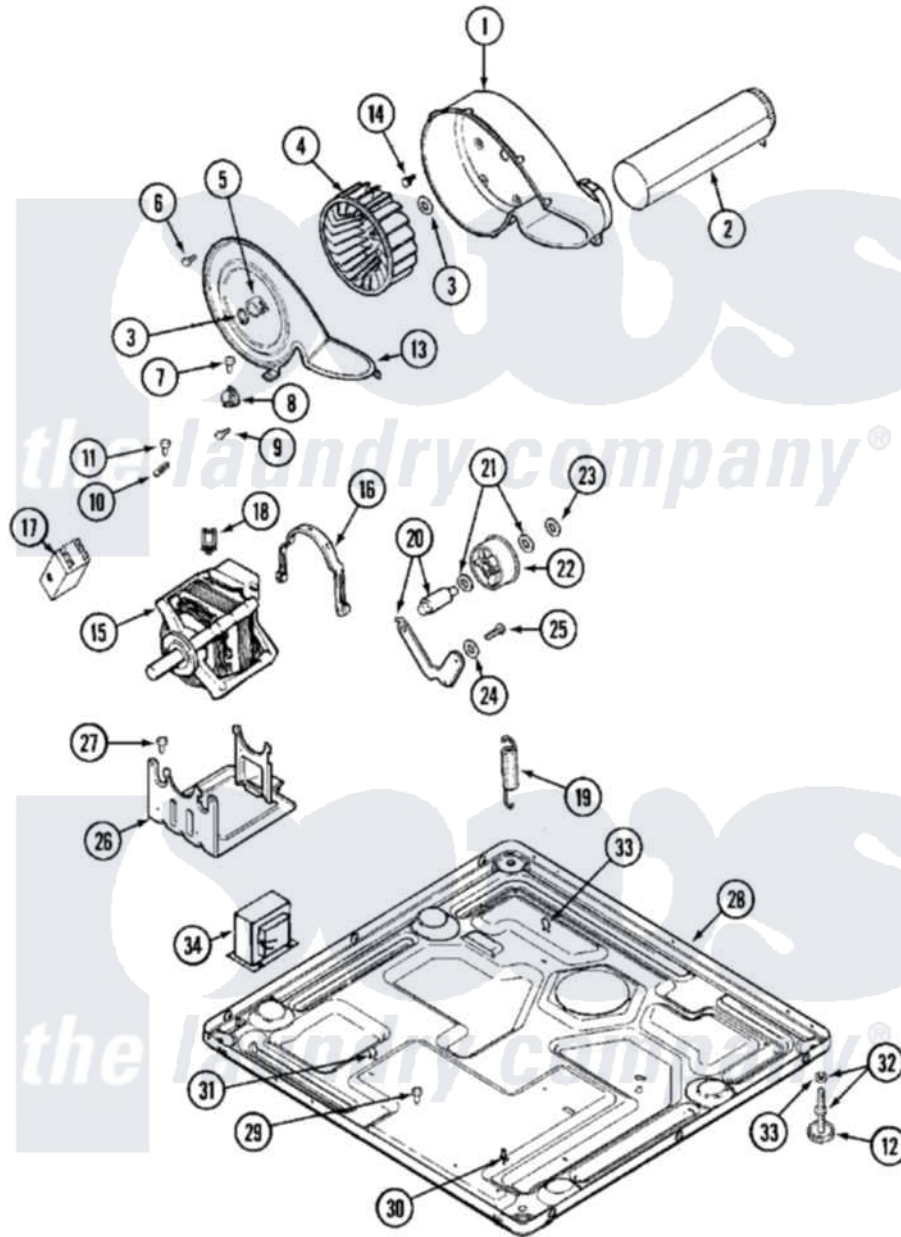

Maytag MDG16PDSAW 07 - MOTOR DRIVE

Maytag [Commercial Maytag MDG16PDSAW Dryer Parts](#) Parts Diagram 07 - MOTOR DRIVE
 Click on the part number to view part

Item	Original Part Number	Replaced By	Status	Part Description
001	33001789			Housing, Blower
002	22001995			Screw Note: Screw, Tumbler Front And Shroud
"	33001800			Duct Assembly, Exhaust
003	410233	9703438		Ring-Retrn
004	33001790			Wheel, Blower
005	312967			Clamp, Blower Housing
006	33001855	33002917		Screw, No.10-16
007	Y313561			Screw---NA
008	303392			Thermostat, Cycling
"	33303391			Thermostat, Cycling
009	22001996	3370225		Screw
010	33001762			Fuse, Thermal
011	NLA		Not Available	SCREW, THERMAL CUT-OFF
012	Y314137			Foot, Rubber
013	33001796	33002711		Cover, Blower Housing
014	314818	1163839		Screw

015	33001945	W10197708	Motor-Drve
"	33002463	W10197708	Motor-Drve
"	33002479	W10197708	Motor-Drve
016	Y015825		Clip, Motor To Motor Support
017	NLA	Not Available	SWITCH, MOTOR
018	Y310376		Clip, Door Switch Harness
019	33001754	33002459	Assembly, Spring And Plug
"	33002460	33002459	Assembly, Spring And Plug
"	33002461		Plug For Spring
020	33001840	6-3705180	Idler Arm
021	Y312527		Washer, Idler Shaft
022	33001783	6-3700340	BearIng- I
023	312958	354987	Ring, Retaining
024	315772		Sleeve, Idler Arm
025	Y014874		Screw, Idler Arm And Sleeve
026	Y313561		Screw----NA
"	33001752	33002817	Motor Support, Offset
"	33002466	33002817	Motor Support, Offset
027	Y313561		Screw----NA
028	33002622		Base,
"	NLA	Not Available	BASE ASSEMBLY
029	22001078	3177991	Screw
030	315471	22003298	Retainer, Wire
031	410490		Spring, Retainer Wire Harness
032	Y305086		Adjustable Leg And Nut
033	Y052740	62739	Nut, Lock
035	211294	90767	Screw, 8A X 3/8 HeX Washer Head Tapping
"	33001948		Transformer Lower
"	Y313559		Screw