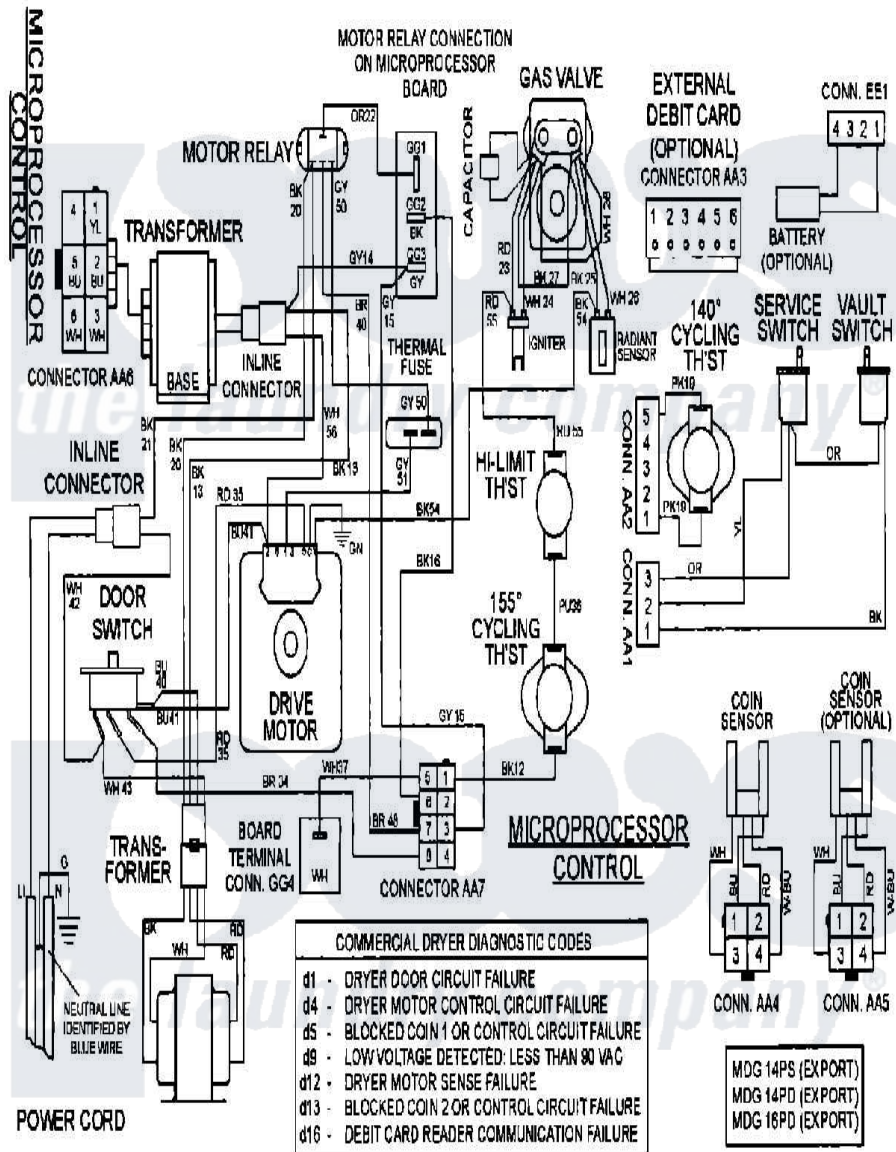

Maytag MDG16PDSA08 - WIRING INFORMATION

Maytag [Commercial Maytag MDG16PDSA08 Dryer Parts](#) Parts Diagram 08 - WIRING INFORMATION
Click on the part number to view part

Item	Original Part Number	Replaced By	Status	Part Description
001	NLA		Not Available	WIRING INFORMATION