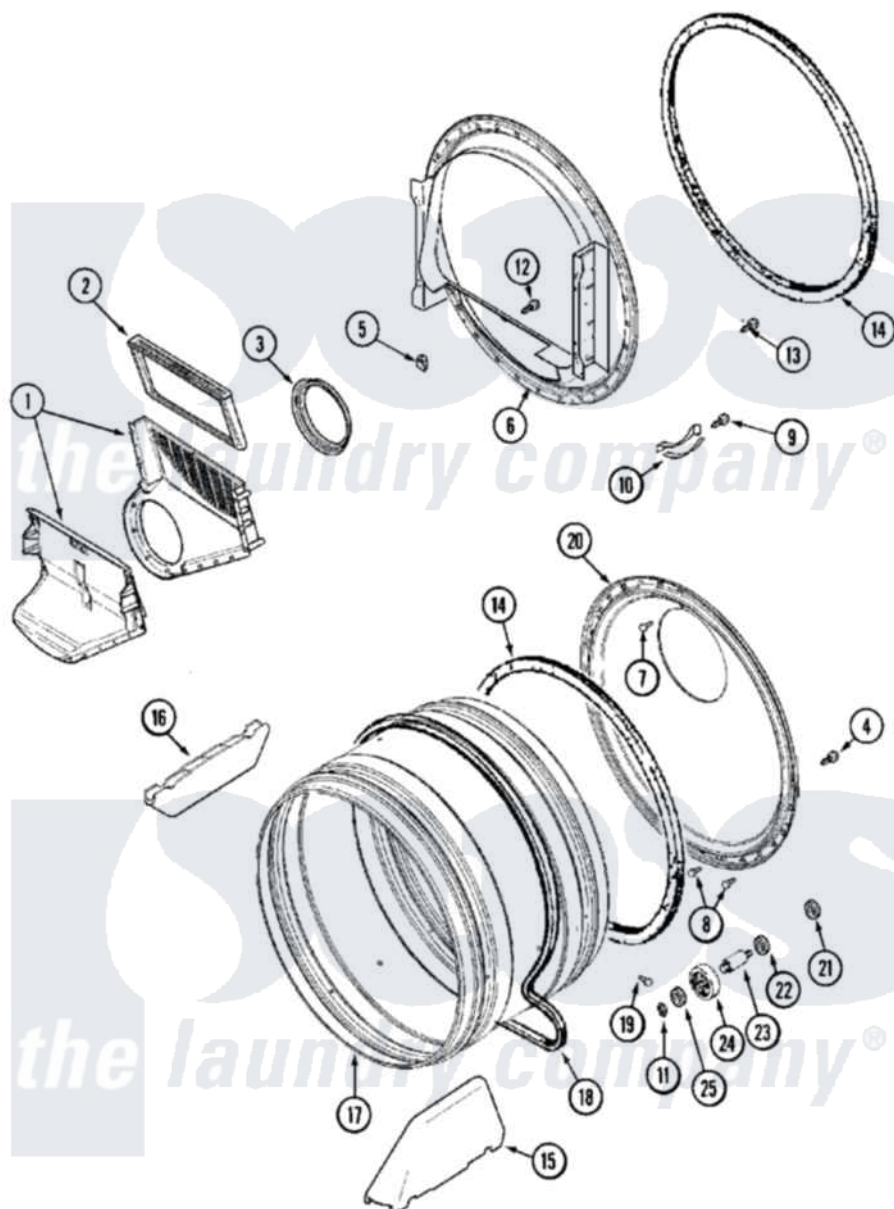

Maytag MDG16PDSAW 09 - TUMBLER

Maytag [Commercial Maytag MDG16PDSAW Dryer Parts](#) Parts Diagram 09 - TUMBLER
 Click on the part number to view part

Item	Original Part Number	Replaced By	Status	Part Description
001	33001799			Outlet Duct Assembly Note: Outlet Duct Assembly
002	33001808			Filter, Lint
003	33001758	33002560		Seal, Blower
004	33002190			SCrew, C BraCe, BraCket, Cabinet
005	Y310376			Clip, Door Switch Harness
006	33001802			Front, Tumbler
007	210932			Screw, No.8 X 9/16 Ctsk Note: Screw, Inlet Duct
008	22001996	3370225		Screw
009	210720			Rivet, Bearing To Tumbler Frnt
010	306508			Tumbler Bearing Kit ---W
011	410233	9703438		Ring-Retrn
012	NLA		Not Available	SCREW, OUTLET DUCT (PHILLIPS)
013	33001855	33002917		Screw, No.10-16
014	33001807			Seal, Tumbler

015	33001756	33002032	Baffle
016	33001755		Baffle
017	33001889		Tumbler
018	33001777	33002535	V-Belt
019	33001788	33002973	Screw, No.9-15 X 1.00 Hx WS
020	33001801		Back, Tumbler
021	33001443		Nut, Hex
022	Y313347	312535	Washer, Vault Mounting Brk.
023	Y312948	6-3129480	Shaft- Tumbler
024	Y303373	12001541	Drum Roller/Washer Assembly--W
025	312535		Washer, Vault Mounting Brk.