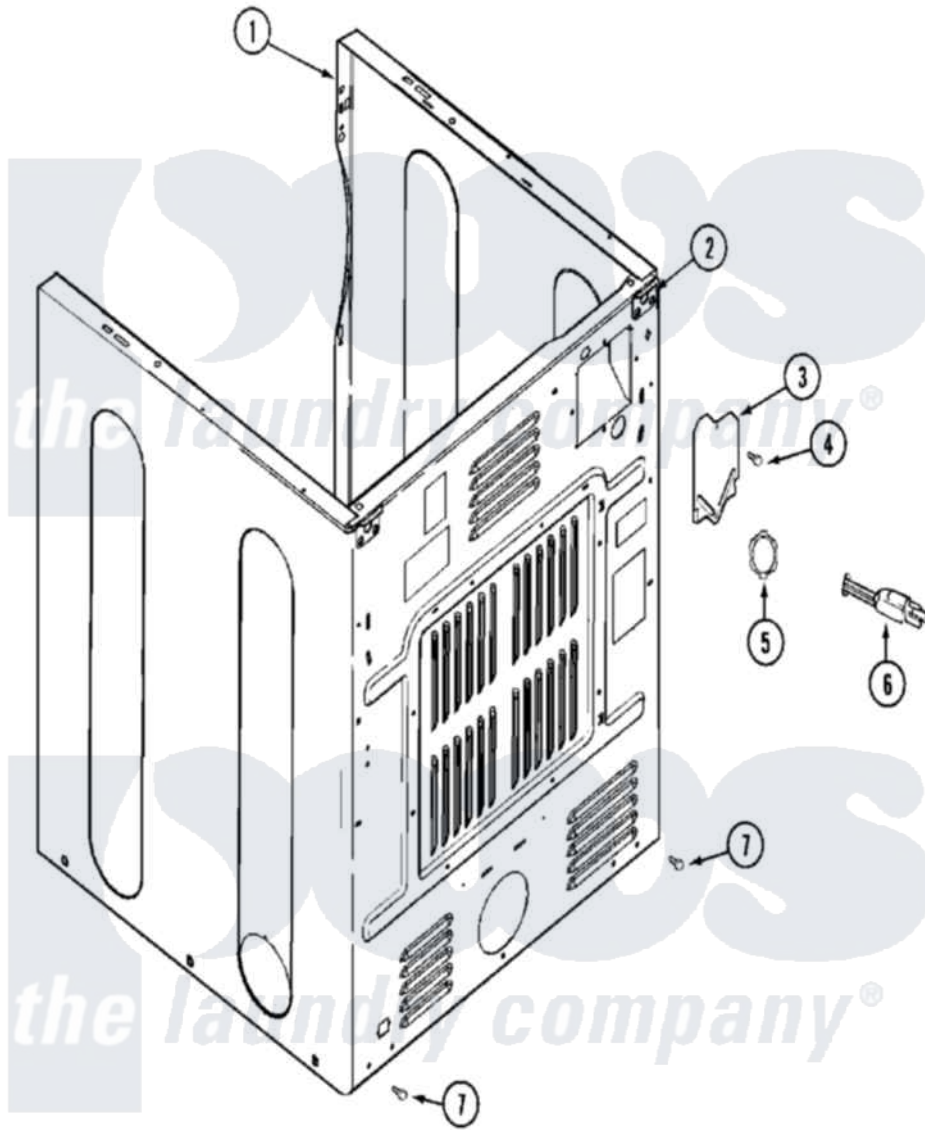

Maytag MDG16PRAWW 04 - CABINET-REAR

Maytag [Commercial Maytag MDG16PRAWW Dryer Parts](#) Parts Diagram 04 - CABINET-REAR
 Click on the part number to view part

Item	Original Part Number	Replaced By	Status	Part Description
001	NLA		Not Available	CABINET (WHT)
002	22001995			Screw Note: Screw, Tumbler Front And Shroud
"	22003367	22004095		Hinge, Plastic
"	NLA		Not Available	BRACKET, CABINET HINGE
003	33001795			Cover, Terminal Block
004	22001995			Screw Note: Screw, Tumbler Front And Shroud
"	Y912873			Screw, Terminal Block Bracket
005	33001425			Locknut, Eared For Canadian
006	208784	22003062		Cord, Power
"	305168	33002916		Power Cord, Canadian 240V
007	22001995			Screw Note: Screw, Tumbler Front And Shroud
008	211881			Grommet, Cord Part Not Used-Gas Models Only