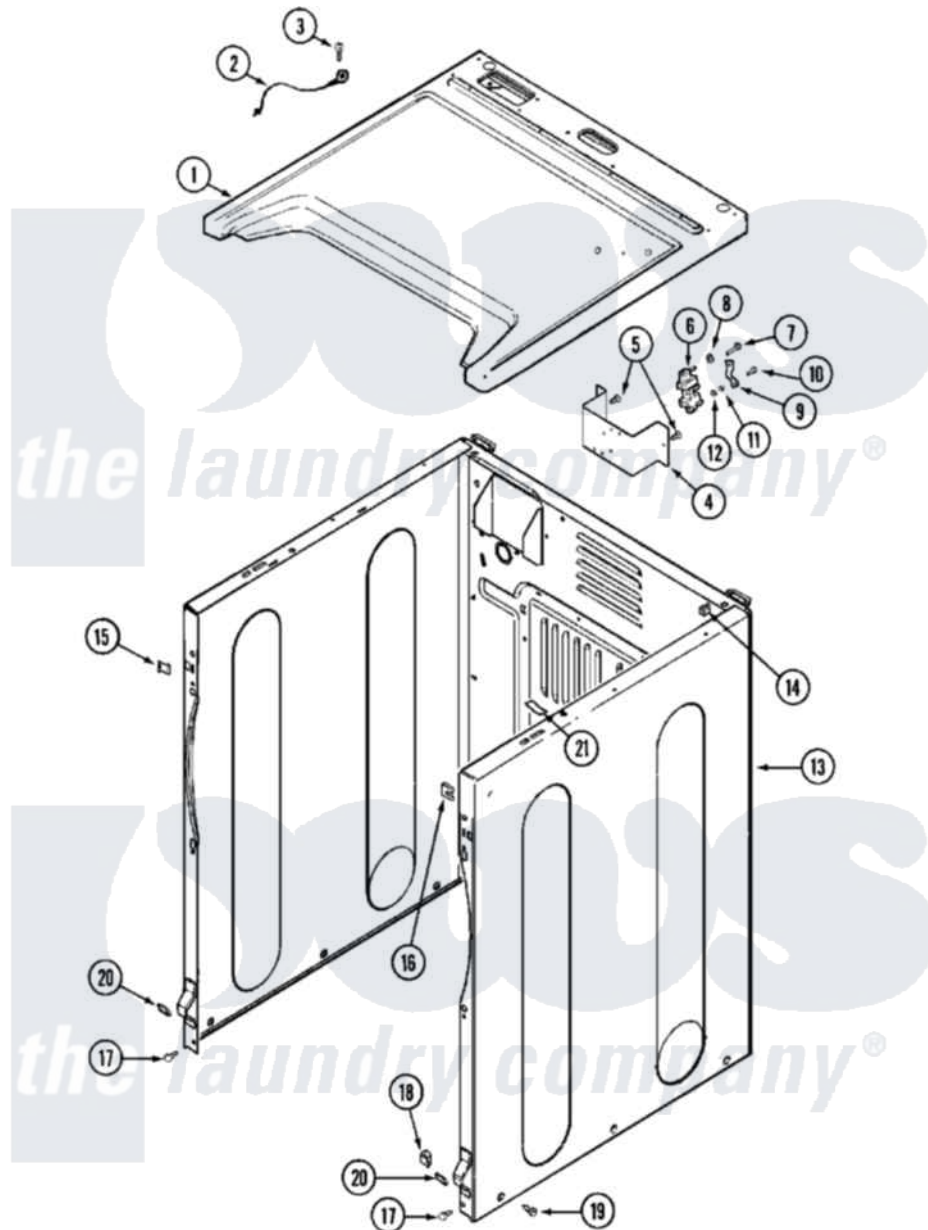

# Maytag MDG16PRAXW 02 - CABINET-FRONT

Maytag [Commercial Maytag MDG16PRAXW Dryer Parts](#) Parts Diagram 02 - CABINET-FRONT  
 Click on the part number to view part

Item	Original Part Number	Replaced By	Status	Part Description
001	<a href="#">33001896</a>			Cover, Top
"	<a href="#">33002631</a>			Cover, Top
002	<a href="#">22001959</a>			Wire, Ground
003	210186	<a href="#">3370225</a>		Screw
004	NLA		Not Available	BRACKET, TERMINAL BLOCK---NA
005	<a href="#">22001995</a>			Screw Note: Screw, Tumbler Front And Shroud
006	<a href="#">33001244</a>			Block, Terminal
007	<a href="#">Y312209</a>	<a href="#">W10001200</a>		Screw
008	<a href="#">Y311270</a>			Washer, Terminal Block
009	<a href="#">Y312184</a>			Strap, Grounding
010	NLA		Not Available	SCREW, GROUND STRAP
011	<a href="#">311484</a>	<a href="#">112432</a>		Nut
012	<a href="#">311093</a>			Washer, Terminal Connection
013	<a href="#">22001995</a>			Screw Note: Screw, Tumbler Front And Shroud

"	22003367	<a href="#">22004095</a>	Hinge, Plastic
"	NLA		Not Available
014	310933	<a href="#">33002194</a>	CABINET (WHT)
015	<a href="#">22002049</a>		Nut, Speed
016	213280	<a href="#">204439</a>	Clip Note: Clip, Front Panel
017	<a href="#">22001995</a>		Screw And Fstner Assembly
018	<a href="#">Y310376</a>		Screw Note: Screw, Tumbler Front And Shroud
019	<a href="#">213007</a>		Clip, Door Switch Harness
"	22003409	<a href="#">213007</a>	Xfor Cabinet See Cabinet, Back
020	<a href="#">22002239</a>		Xfor Cabinet See Cabinet, Back
021	<a href="#">33001836</a>		Clip, Front Panel
022	<a href="#">Y310376</a>		Strap, Top Cover Support
			Clip, Door Switch Harness