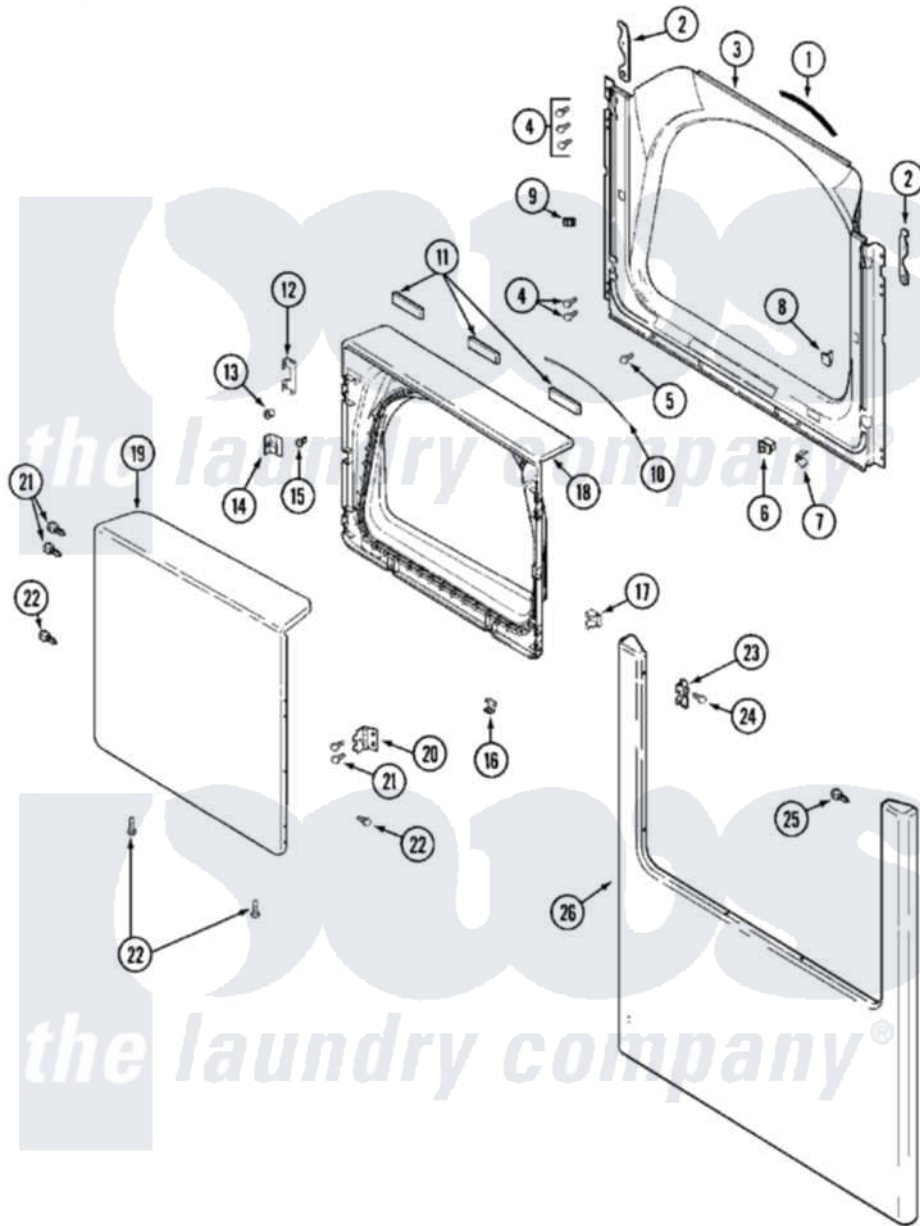

Maytag MDG16PRAXW 03 - DOOR

Maytag [Commercial Maytag MDG16PRAXW Dryer Parts](#) Parts Diagram 03 - DOOR
 Click on the part number to view part

Item	Original Part Number	Replaced By	Status	Part Description
001	33001767			Seal, Shroud
002	22002247	33002597		Hook, Security
003	33001900			Shroud
004	22001995			Screw Note: Screw, Tumbler Front And Shroud
005	33001768			Screw, Shroud Note: Screw, Shroud And Outlet Duct
006	33001509	W10169313		Switch-Dor
"	33002664	33002166		Switch, Door
007	33001760			Bracket, Hinge
008	NLA		Not Available	PLUG, DOOR CATCH
009	Y304578	LA-1003		Door Catch Kit
010	33002094			Seal, Door
011	33001268		Not Available	PAD, DOOR
012	22002038			Clip, Door
013	33001771			Bushing, Inner Door
014	33001793			Bracket, Strike

015	33001761		Strike, Door
016	22002039		Clip, Door
017	33001763		Plug, Inner Door
018	22002039		Clip, Door
"	22002063		Screw No.8-18AB Wafer Head
"	33001899		Door, Inner
019	33001904		Door, Outer
020	33001759		Hinge, Door
021	22002062	98006631	Screw
022	22002063		Screw No.8-18AB Wafer Head
023	33001764		Cover, Hinge Hole
024	33001846		Screw, Hinge Hole Cover
025	22002243		Screw, Front Panel And Hinge
"	22002244		Clip, Grounding
026	213280	204439	Screw And Fstner Assembly
"	22002239		Clip, Front Panel
"	33001901		Panel, Front