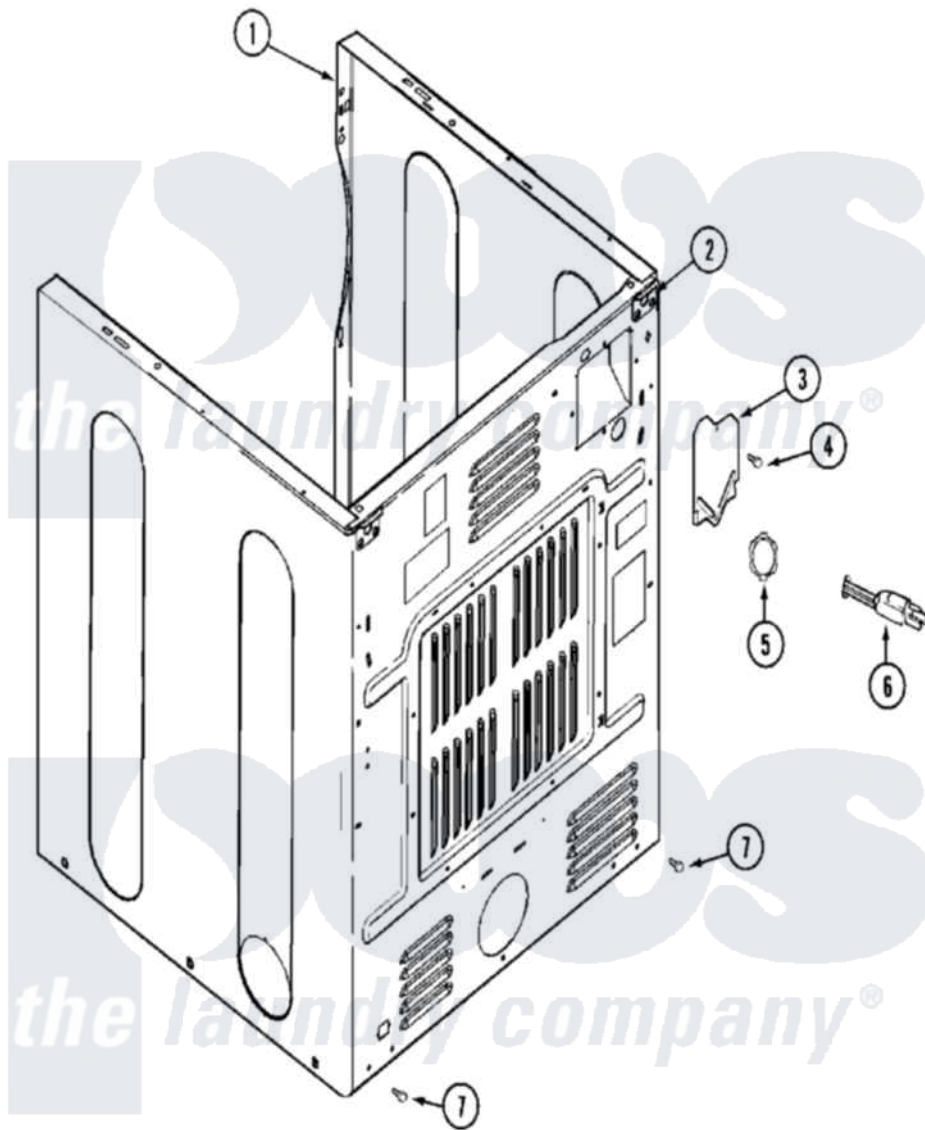

Maytag MDG16PRAXW 04 - CABINET-REAR

Maytag [Commercial Maytag MDG16PRAXW Dryer Parts](#) Parts Diagram 04 - CABINET-REAR
 Click on the part number to view part

Item	Original Part Number	Replaced By	Status	Part Description
001	NLA		Not Available	CABINET (WHT)
002	22001995			Screw Note: Screw, Tumbler Front And Shroud
"	22003367	22004095		Hinge, Plastic
"	NLA		Not Available	BRACKET, CABINET HINGE
003	33001795			Cover, Terminal Block
004	22001995			Screw Note: Screw, Tumbler Front And Shroud
"	Y912873			Screw, Terminal Block Bracket
005	33001425			Locknut, Eared For Canadian
006	208784	22003062		Cord, Power
"	305168	33002916		Power Cord, Canadian 240V
007	22001995			Screw Note: Screw, Tumbler Front And Shroud
008	211881			Grommet, Cord Part Not Used-Gas Models Only