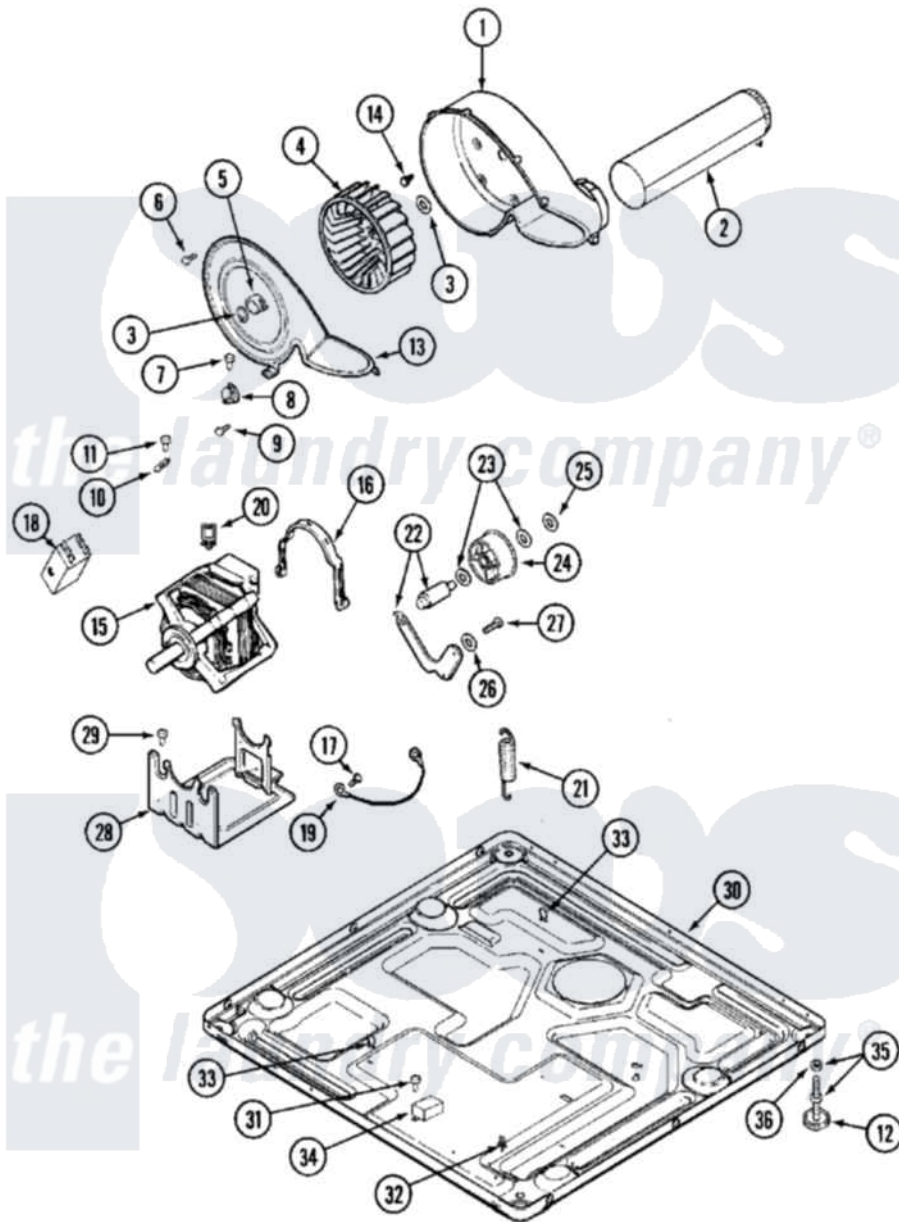

Maytag MDG16PRAXW 06 - MOTOR DRIVE

Maytag [Commercial Maytag MDG16PRAXW Dryer Parts](#) Parts Diagram 06 - MOTOR DRIVE
 Click on the part number to view part

Item	Original Part Number	Replaced By	Status	Part Description
001	33001789			Housing, Blower
002	22001995			Screw Note: Screw, Tumbler Front And Shroud
"	33001800			Duct Assembly, Exhaust
003	410233	9703438		Ring-Retrn
004	33001790			Wheel, Blower
"	33002797			Wheel, Blower
005	312967			Clamp, Blower Housing
006	33001855	33002917		Screw, No.10-16
007	Y313561			Screw----NA
008	303392			Thermostat, Cycling
"	33303391			Thermostat, Cycling
009	22001996	3370225		Screw
010	33001762			Fuse, Thermal
011	NLA		Not Available	SCREW, THERMAL CUT-OFF
012	Y314137			Foot, Rubber
013	33001796	33002711		Cover, Blower Housing