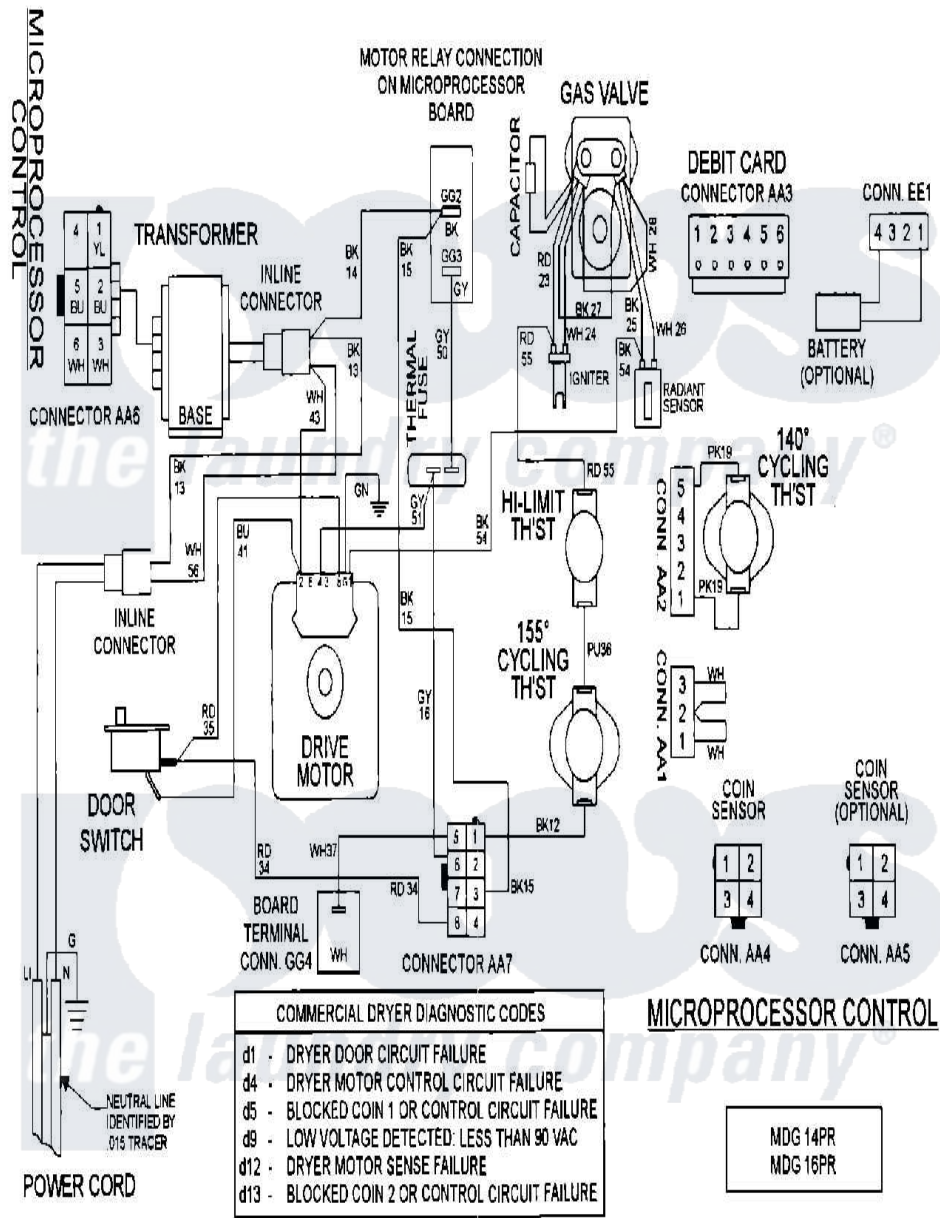

# Maytag MDG16PRAXW 07 - WIRING INFORMATION

Maytag [Commercial Maytag MDG16PRAXW Dryer Parts](#) Parts Diagram 07 - WIRING INFORMATION  
 Click on the part number to view part

Item	Original Part Number	Replaced By	Status	Part Description
001	NLA		Not Available	WIRING INFORMATION