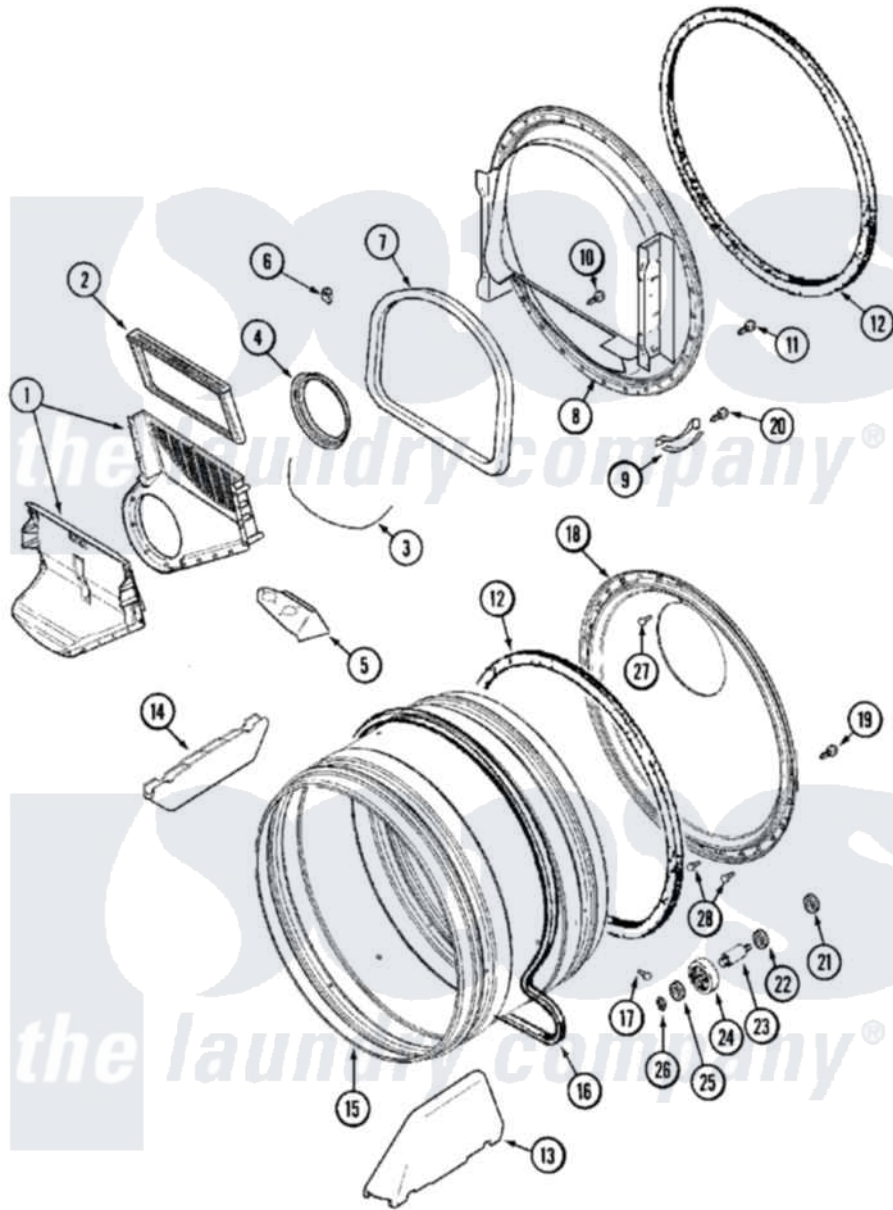

Maytag MDG16PRAXW 08 - TUMBLER

Maytag [Commercial Maytag MDG16PRAXW Dryer Parts](#) Parts Diagram 08 - TUMBLER
 Click on the part number to view part

Item	Original Part Number	Replaced By	Status	Part Description
001	33001799			Outlet Duct Assembly Note: Outlet Duct Assembly
002	33001804	33002790		Lint Filter
003	NLA		Not Available	SEAL, OUTLET DUCT
004	33001758	33002560		Seal, Blower
005	33001837			Cover, Thermostat
006	Y310376			Clip, Door Switch Harness
007	33001767			Seal, Shroud
008	33001802			Front, Tumbler
009	306508			Tumbler Bearing Kit ----W
010	NLA		Not Available	SCREW, OUTLET DUCT
011	33001855	33002917		Screw, No.10-16
012	33001807			Seal, Tumbler
013	33001756	33002032		Baffle
014	33001755			Baffle
015	33001794	33001889		Tumbler
016	33001777	33002535		V-Belt

017	33001788	33002973	Screw, No.9-15 X 1.00 Hx WS
018	33001801		Back, Tumbler
019	22001995		Screw Note: Screw, Tumbler Front And Shroud
020	210720		Rivet, Bearing To Tumbler Fmt
021	33001443		Nut, Hex
022	Y313347	312535	Washer, Vault Mounting Brk.
023	Y312948	6-3129480	Shaft- Tumbler
024	Y303373	12001541	Drum Roller/Washer Assembly--W
025	312535		Washer, Vault Mounting Brk.
026	410233	9703438	Ring-Retrn
027	210932		Screw, No.8 X 9/16 Ctsk Note: Screw, Inlet Duct
028	22001996	3370225	Screw