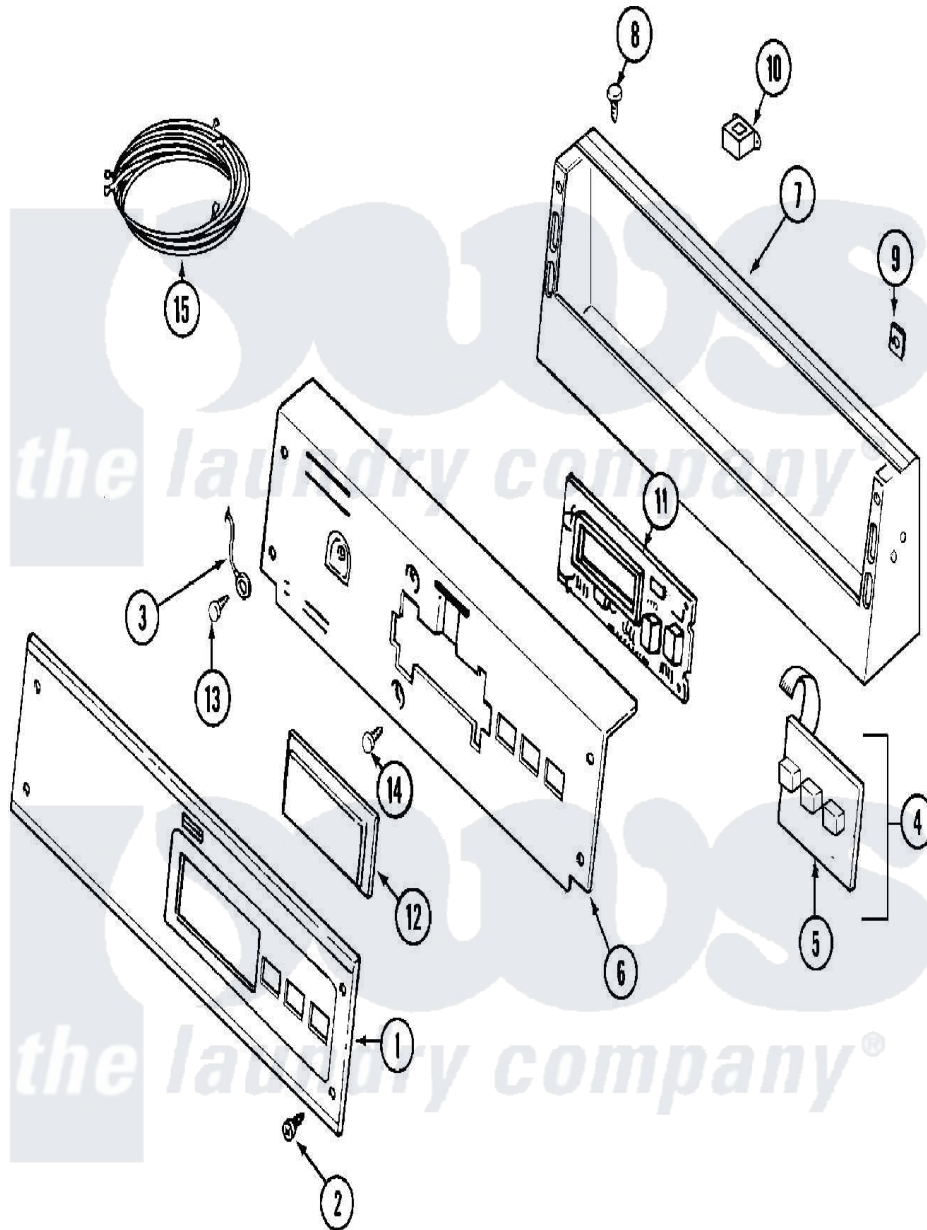

Maytag MDG16PRBWW 02 - CONTROL PANEL

Maytag Commercial Maytag MDG16PRBWW Dryer Parts Parts Diagram 02 - CONTROL PANEL
 Click on the part number to view part

Item	Original Part Number	Replaced By	Status	Part Description
001	22001976			Bezel
"	315211	22002354		Screw, Back Bracket
"	33001955	33002939		Facia - Pr
002	215506			Screw, Control Panel Overlay
003	22001959			Wire, Ground
004	215527	W10140652		Screw, 6-20 X 1/2
"	306694			Backup Plate With Switch
005	215517	W10131113		Push Button
006	22002954			Deflector, Water
"	33002523			Bracket, Back
007	22003101			Console
008	22001996	3370225		Screw
009	215003			Fastener, Panel And Bracket
010	211251			Screw, Transformer
"	22001419			Nut, Transformer
"	22001960			Transformer

011	33001204		Stand-Off, Ccontrol Board
"	33002358	W10130081	Control Board
"	912077		Locknut, Reader Harness
012	22001962	W10131114	Cover, Display
013	211252		Screw, Ground Wire
014	215526		Screw, Circuit Board
015	22003818		Wire Harness
016	22001973		Harness, Pr Service
"	22004100		Reader Harness Kit