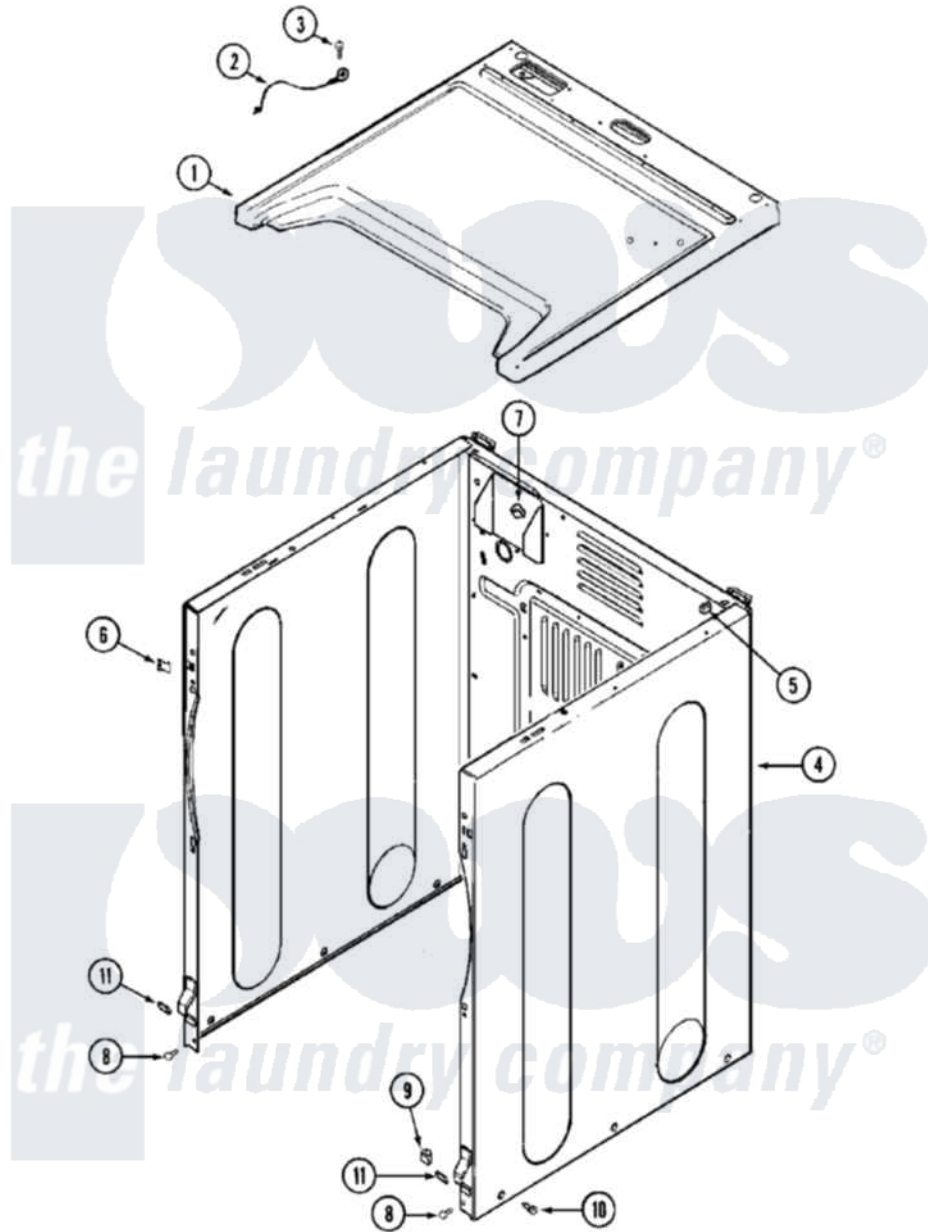

# Maytag MDG16PRBWW 03 - CABINET-FRONT

Maytag [Commercial Maytag MDG16PRBWW Dryer Parts](#) Parts Diagram 03 - CABINET-FRONT  
 Click on the part number to view part

Item	Original Part Number	Replaced By	Status	Part Description
001	<a href="#">33002631</a>			Cover, Top
002	<a href="#">22001959</a>			Wire, Ground
003	210186	<a href="#">3370225</a>		Screw
004	NLA		Not Available	CABINET ASSY (WHT-AS PK)
005	310933	<a href="#">33002194</a>		Nut, Speed
006	<a href="#">22002049</a>			Clip Note: Clip, Front Panel
007	<a href="#">22003298</a>			Retainer, Wire
008	<a href="#">22001995</a>			Screw Note: Screw, Tumbler Front And Shroud
009	<a href="#">Y310376</a>			Clip, Door Switch Harness
010	<a href="#">213007</a>			Xfor Cabinet See Cabinet, Back
011	<a href="#">22002239</a>			Clip, Front Panel