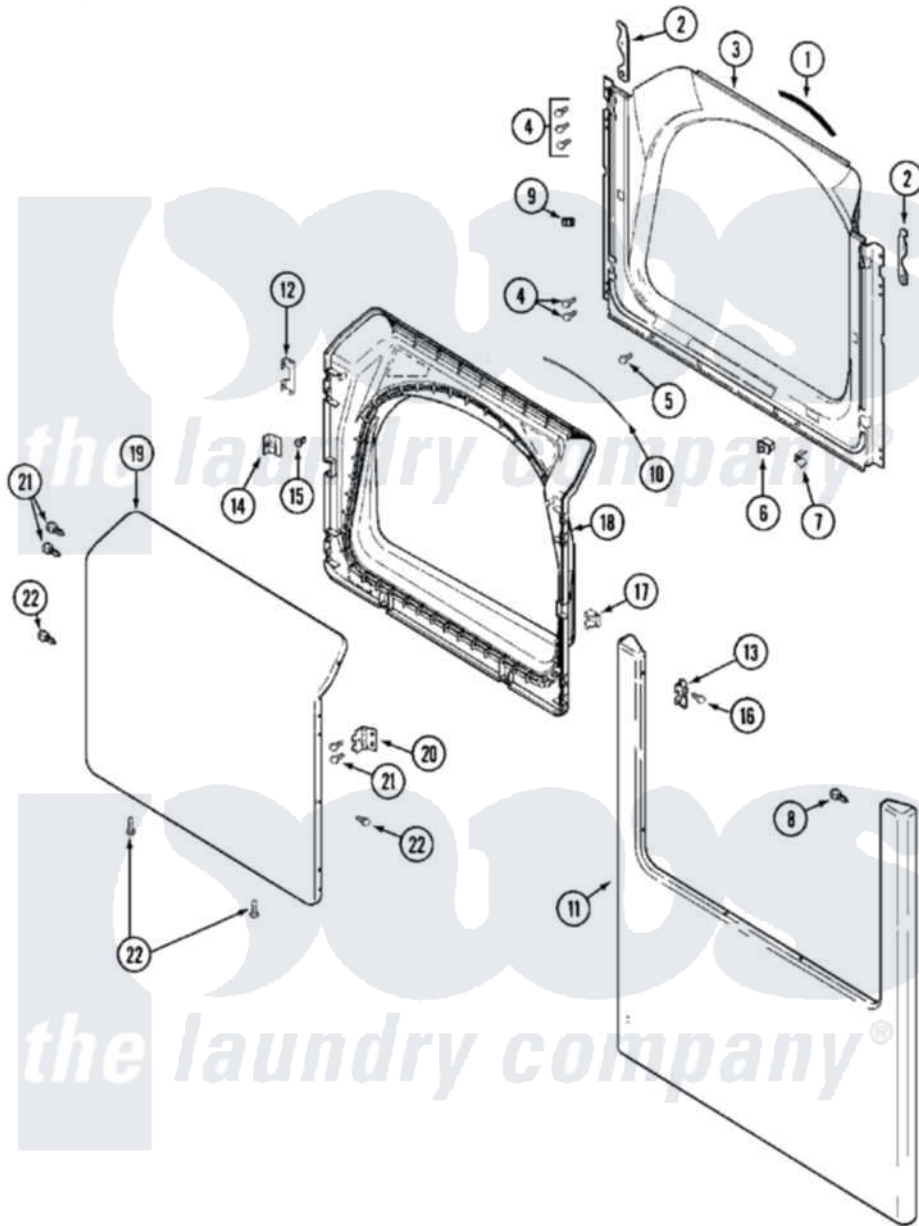

Maytag MDG16PRBWW 04 - DOOR

Maytag [Commercial Maytag MDG16PRBWW Dryer Parts](#) Parts Diagram 04 - DOOR
 Click on the part number to view part

Item	Original Part Number	Replaced By	Status	Part Description
001	33001767			Seal, Shroud
002	33002597			Hook, Security
003	33001900			Shroud
004	22001995			Screw Note: Screw, Tumbler Front And Shroud
005	213280	204439		Screw And Fstner Assembly
006	33001509	W10169313		Switch-Dor
007	33001760			Bracket, Hinge
008	22002243			Screw, Front Panel And Hinge
"	22002244			Clip, Grounding
009	Y304578	LA-1003		Door Catch Kit
010	33002094			Seal, Door
011	213280	204439		Screw And Fstner Assembly
"	22002239			Clip, Front Panel
"	33001901			Panel, Front
012	22002038			Clip, Door
013	33001764			Cover, Hinge Hole

014	33001793		Bracket, Strike
015	33001761		Strike, Door
016	33001846		Screw, Hinge Hole Cover
017	33001763		Plug, Inner Door
018	22002063		Screw No.8-18AB Wafer Head
"	33001899		Door, Inner
019	33001904		Door, Outer
020	33001759		Hinge, Door
021	22002062	98006631	Screw
022	22002063		Screw No.8-18AB Wafer Head