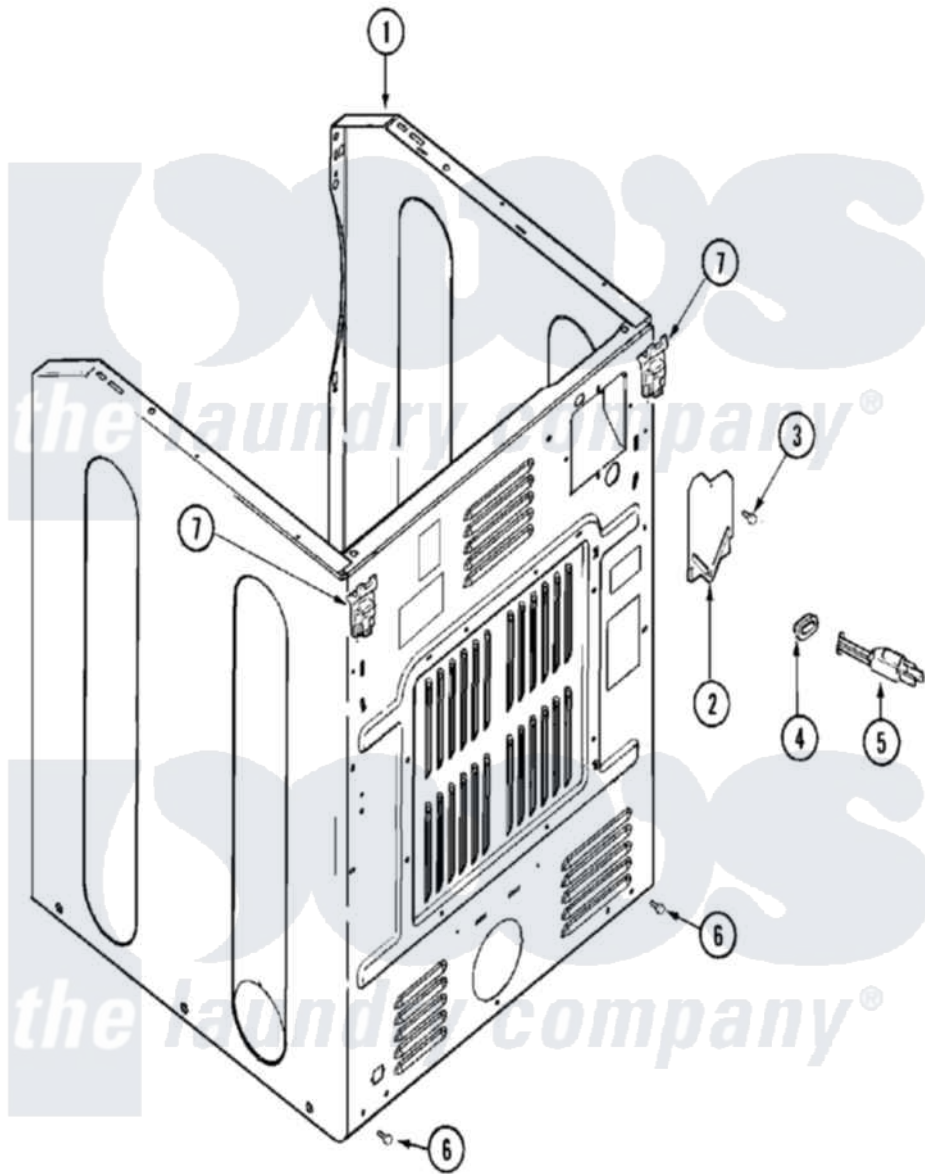

Maytag MDG16PRBWW 05 - CABINET-REAR

Maytag [Commercial Maytag MDG16PRBWW Dryer Parts](#) Parts Diagram 05 - CABINET-REAR
 Click on the part number to view part

Item	Original Part Number	Replaced By	Status	Part Description
001	NLA		Not Available	CABINET ASSY (WHT-AS PK)
002	33001795			Cover, Terminal Block
003	22001995			Screw Note: Screw, Tumbler Front And Shroud
004	211881			Grommet, Cord Part Not Used-Gas Models Only
005	22003062			Cord, Power
006	22001995			Screw Note: Screw, Tumbler Front And Shroud
007	22001995			Screw Note: Screw, Tumbler Front And Shroud
"	22003367	22004095		Hinge, Plastic