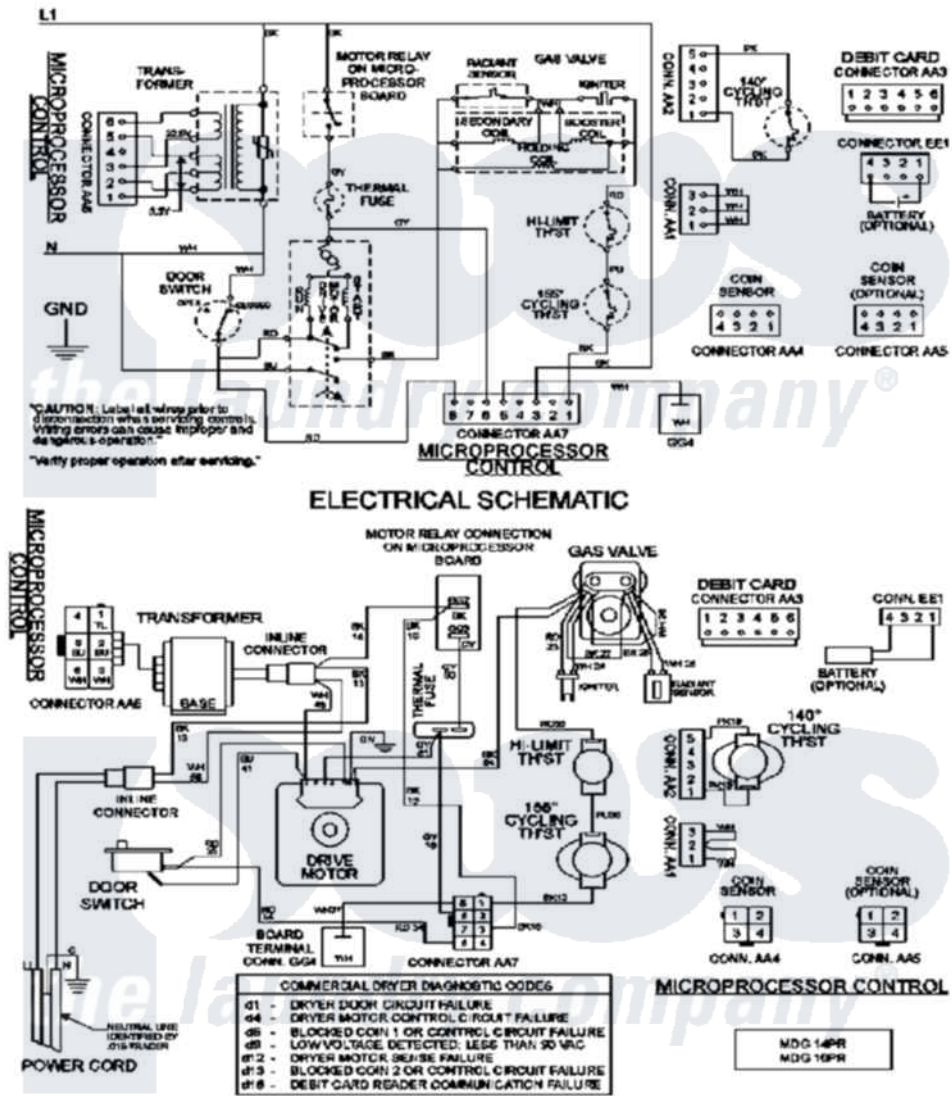

# Maytag MDG16PRBW 09 - WIRING INFORMATION

Maytag [Commercial Maytag MDG16PRBW Dryer Parts](#) Parts Diagram 09 - WIRING INFORMATION  
 Click on the part number to view part

Item	Original Part Number	Replaced By	Status	Part Description
001	NLA		Not Available	WIRING INFORMATION