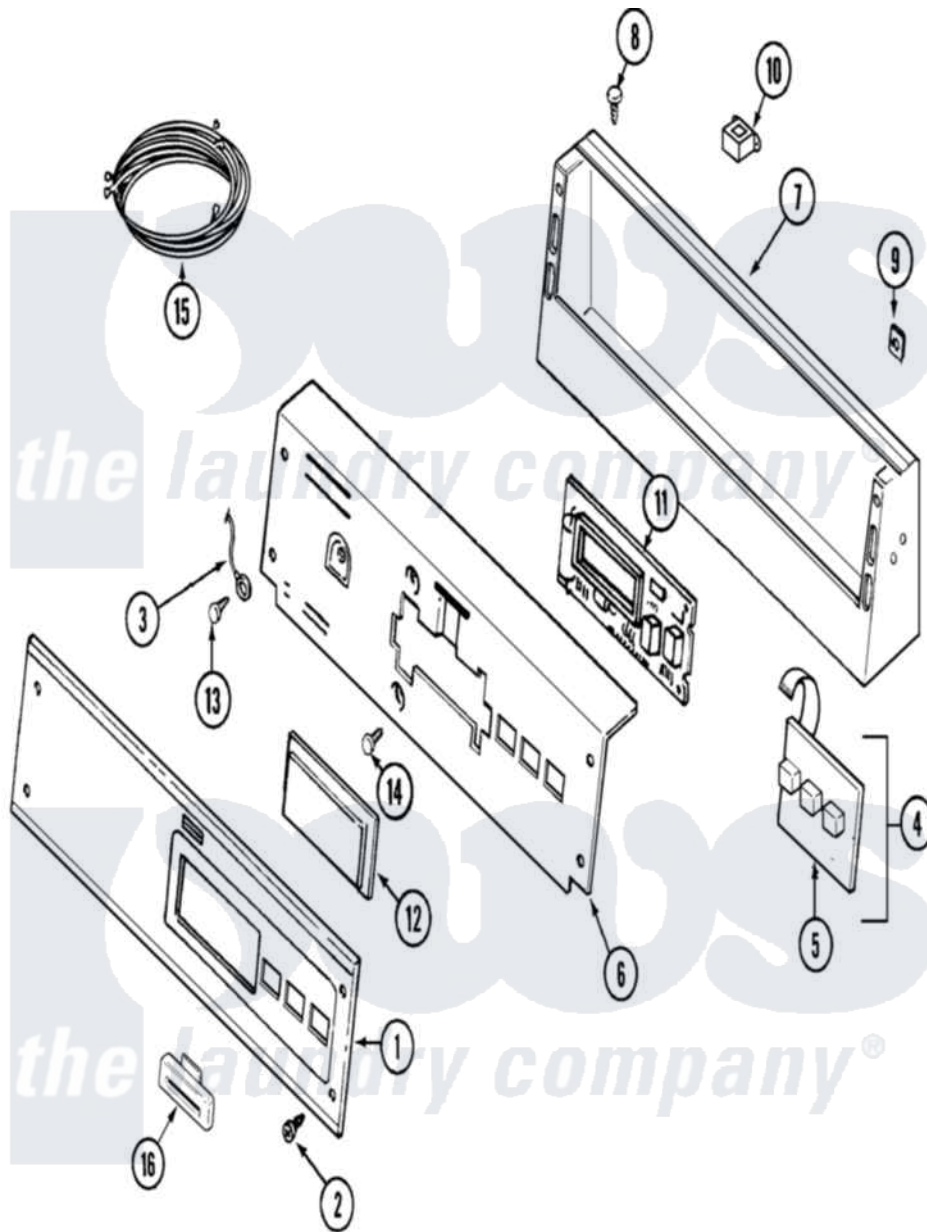

Maytag MDG16PRDWW 01 - CONTROL PANEL

Maytag [Commercial Maytag MDG16PRDWW Dryer Parts](#) Parts Diagram 01 - CONTROL PANEL
 Click on the part number to view part

Item	Original Part Number	Replaced By	Status	Part Description
001	315211	22002354		Screw, Back Bracket
"	33002939			Facia - Pr
002	215506			Screw, Control Panel Overlay
003	205810			Wire, Ground
004	215527	W10140652		Screw, 6-20 X 1/2
"	306694			Backup Plate With Switch
005	215517	W10131113		Push Button
006	22002954			Deflector, Water
"	33002523			Bracket, Back
007	22003101			Console
008	22001996	3370225		Screw
009	215003			Fastener, Panel And Bracket
010	211251			Screw, Transformer
"	22001419			Nut, Transformer
"	22001960			Transformer
011	33001204			Stand-Off, Ccontrol Board

"	33002358	W10130081	Control Board
"	912077		Locknut, Reader Harness
012	22001962	W10131114	Cover, Display
013	211252		Screw, Ground Wire
014	215526		Screw, Circuit Board
015	22003818		Wire Harness
"	33001878		Wire Harness, Main
016	22001976		Bezel
017	22001973		Harness, Pr Service
"	22004100		Reader Harness Kit