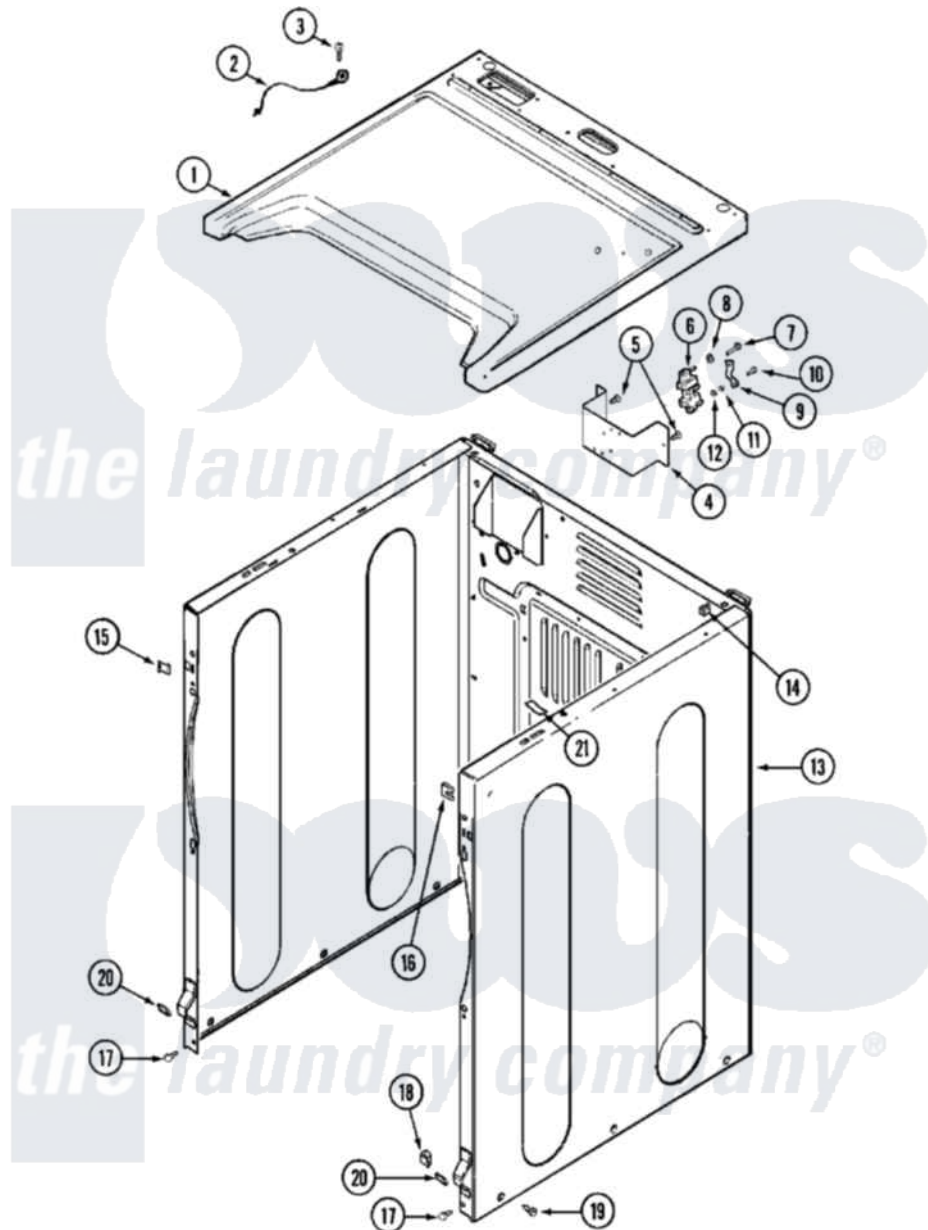

Maytag MDG16PRDWW 02 - CABINET-FRONT

Maytag [Commercial Maytag MDG16PRDWW Dryer Parts](#) Parts Diagram 02 - CABINET-FRONT
 Click on the part number to view part

Item	Original Part Number	Replaced By	Status	Part Description
001	33002631			Cover, Top
002	205810			Wire, Ground
003	211252			Screw, Ground Wire
004	NLA		Not Available	BRACKET, TERMINAL BLOCK---NA
005	22001995			Screw Note: Screw, Tumbler Front And Shroud
006	33001244			Block, Terminal
007	Y312209	W10001200		Screw
008	Y311270			Washer, Terminal Block
009	Y312184			Strap, Grounding
010	NLA		Not Available	SCREW, GROUND STRAP
011	311484	112432		Nut
012	311093			Washer, Terminal Connection
013	NLA		Not Available	CABINET ASSY (WHT-AS PK)
014	310933	33002194		Nut, Speed

015	22002049		Clip Note: Clip, Front Panel
016	213280	204439	Screw And Fstner Assembly
017	22001995		Screw Note: Screw, Tumbler Front And Shroud
018	Y310376		Clip, Door Switch Harness
019	213007		Xfor Cabinet See Cabinet, Back
"	22003409	213007	Xfor Cabinet See Cabinet, Back
020	22002239		Clip, Front Panel
021	33001836		Strap, Top Cover Support