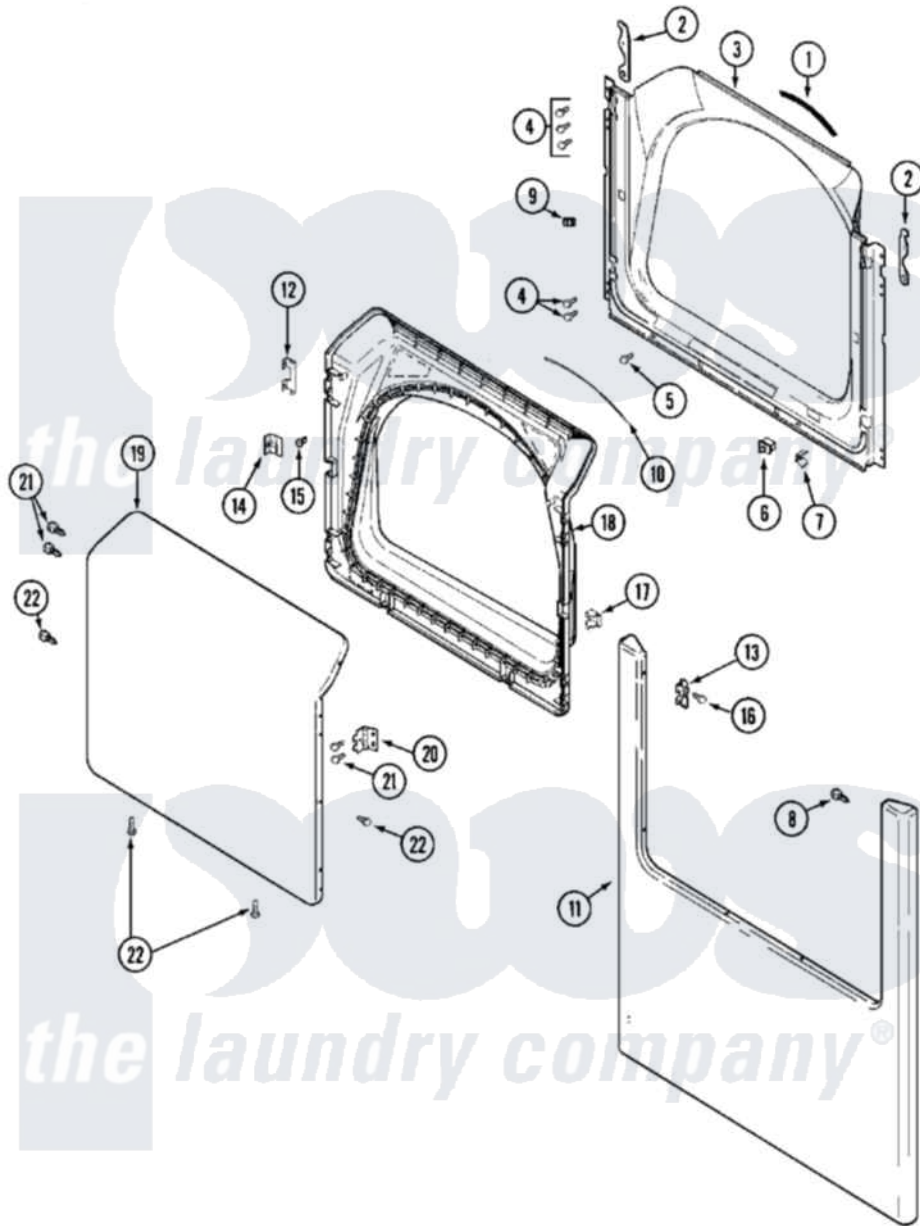

# Maytag MDG16PRDWW 03 - DOOR

Maytag Commercial Maytag MDG16PRDWW Dryer Parts Parts Diagram 03 - DOOR  
 Click on the part number to view part

Item	Original Part Number	Replaced By	Status	Part Description
001	<a href="#">33001767</a>			Seal, Shroud
002	22002247	<a href="#">33002597</a>		Hook, Security
003	<a href="#">33001900</a>			Shroud
004	<a href="#">22001995</a>			Screw Note: Screw, Tumbler Front And Shroud
005	<a href="#">33001768</a>			Screw, Shroud Note: Screw, Shroud And Outlet Duct
006	33001509	<a href="#">W10169313</a>		Switch-Dor
007	<a href="#">33001760</a>			Bracket, Hinge
008	<a href="#">22002243</a>			Screw, Front Panel And Hinge
"	<a href="#">22002244</a>			Clip, Grounding
009	Y304578	<a href="#">LA-1003</a>		Door Catch Kit
010	<a href="#">33002094</a>			Seal, Door
011	213280	<a href="#">204439</a>		Screw And Fstner Assembly
"	<a href="#">33001901</a>			Panel, Front
012	<a href="#">22002038</a>			Clip, Door
013	<a href="#">33001764</a>			Cover, Hinge Hole

014	<a href="#">33001793</a>		Bracket, Strike
015	<a href="#">33001761</a>		Strike, Door
016	<a href="#">33001846</a>		Screw, Hinge Hole Cover
017	<a href="#">33001763</a>		Plug, Inner Door
018	<a href="#">22002039</a>		Clip, Door
"	<a href="#">22002063</a>		Screw No.8-18AB Wafer Head
"	<a href="#">33001899</a>		Door, Inner
019	<a href="#">33001904</a>		Door, Outer
020	<a href="#">33001759</a>		Hinge, Door
021	22002062	<a href="#">98006631</a>	Screw
022	<a href="#">22002063</a>		Screw No.8-18AB Wafer Head