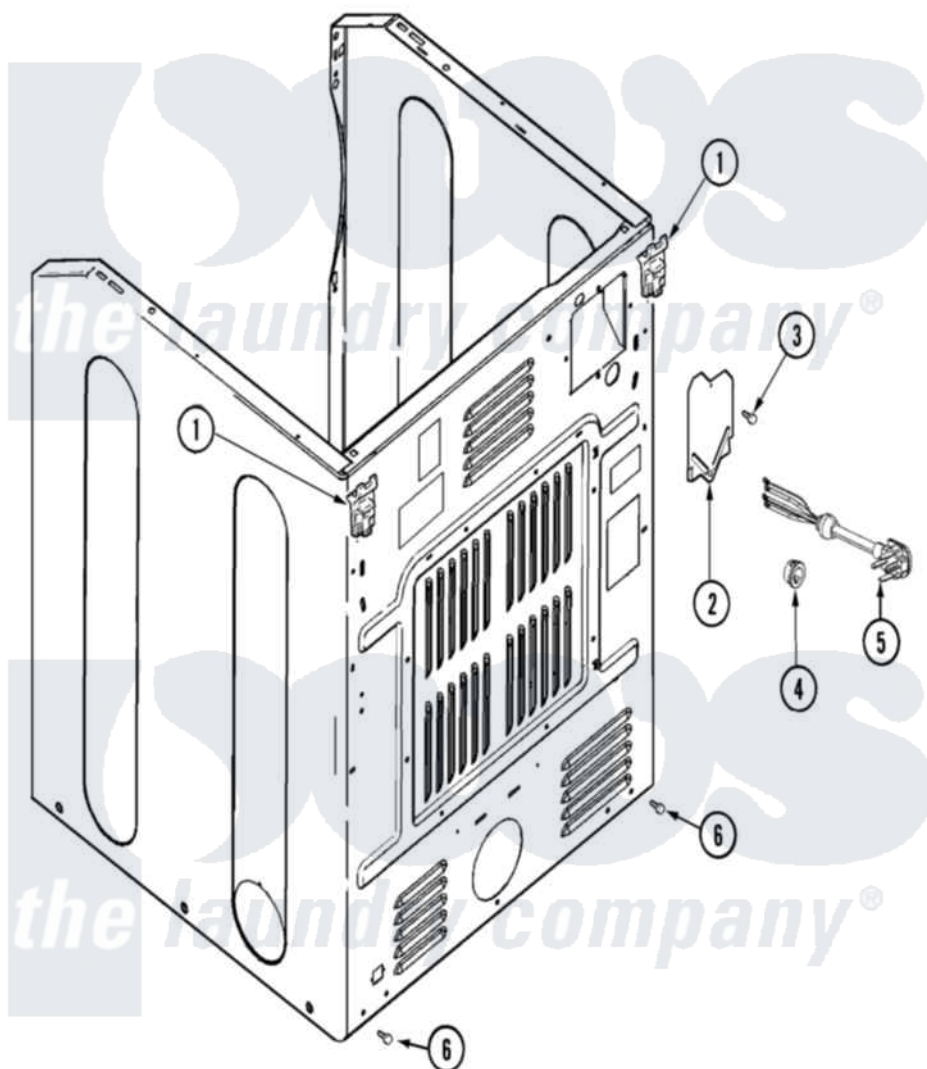

# Maytag MDG16PRDWW 04 - CABINET-REAR

Maytag [Commercial Maytag MDG16PRDWW Dryer Parts](#) Parts Diagram 04 - CABINET-REAR  
 Click on the part number to view part

Item	Original Part Number	Replaced By	Status	Part Description
001	<a href="#">22001995</a>			Screw Note: Screw, Tumbler Front And Shroud
"	<a href="#">22004095</a>			Hinge, Plastic
002	<a href="#">33001795</a>			Cover, Terminal Block
003	<a href="#">22001995</a>			Screw Note: Screw, Tumbler Front And Shroud
004	<a href="#">33001425</a>			Locknut, Eared For Canadian
"	<a href="#">33002631</a>			Cover, Top
005	<a href="#">22003062</a>			Cord, Power
"	<a href="#">33002916</a>			Power Cord, Canadian 240V
006	<a href="#">22001995</a>			Screw Note: Screw, Tumbler Front And Shroud