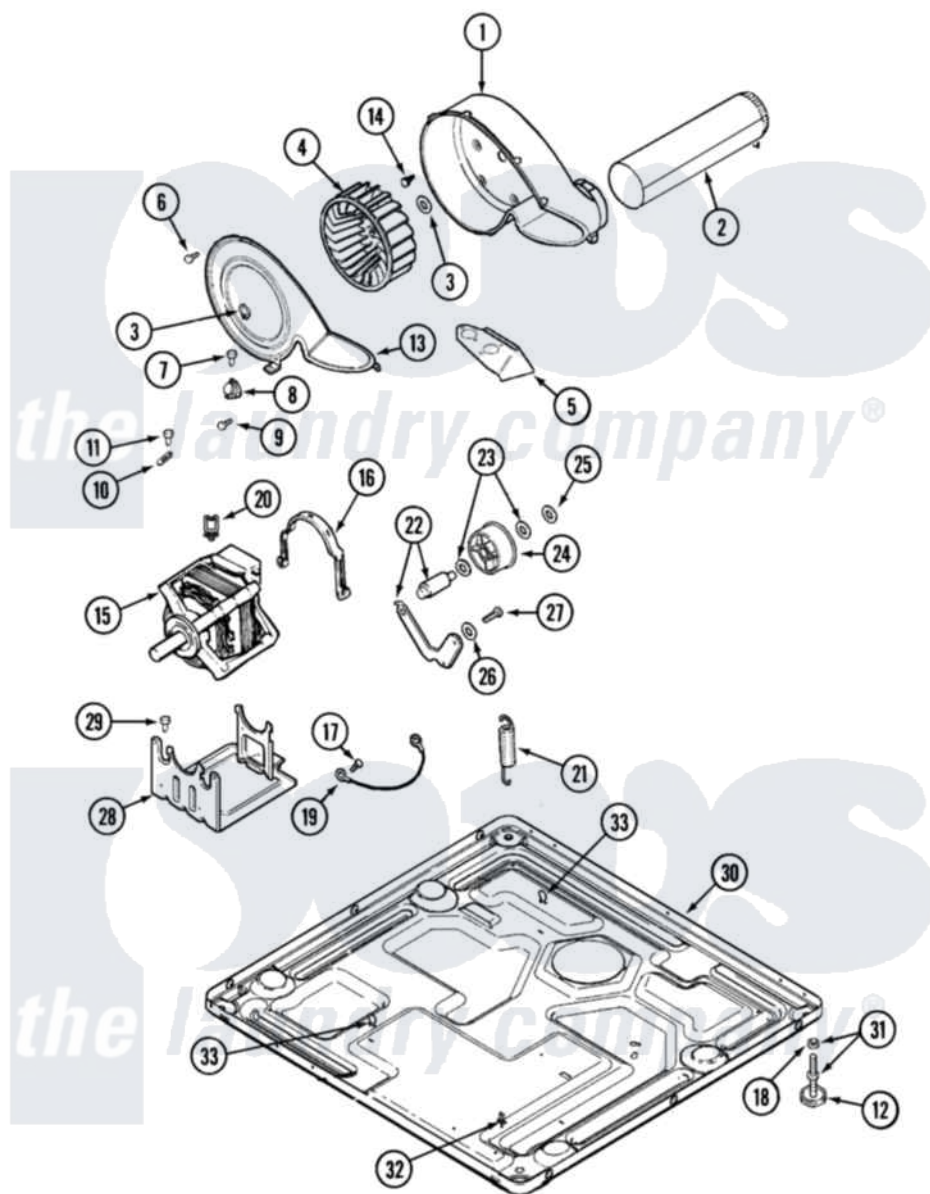

Maytag MDG16PRDWW 07 - MOTOR DRIVE

Maytag [Commercial Maytag MDG16PRDWW Dryer Parts](#) Parts Diagram 07 - MOTOR DRIVE
 Click on the part number to view part

Item	Original Part Number	Replaced By	Status	Part Description
001	33001789			Housing, Blower
002	22001995			Screw Note: Screw, Tumbler Front And Shroud
"	33001800			Duct Assembly, Exhaust
003	410233	9703438		Ring-Retrn
004	33002797			Wheel, Blower
005	33001837			Cover, Thermostat
006	33001855	33002917		Screw, No.10-16
007	Y313561			Screw---NA
008	303392			Thermostat, Cycling
"	Y303391	33303391		Thermostat, Cycling
009	22001996	3370225		Screw
010	33001762			Fuse, Thermal
011	NLA		Not Available	SCREW, THERMAL CUT-OFF
012	Y314137			Foot, Rubber
013	33002711			Cover, Blower Housing
014	314818	1163839		Screw

015	33002795		Motor, Drive 60Hz
016	33002221	Y015825	Clip, Motor To Motor Support
017	910343	488234	Screw 8-32 X 1/4
018	Y052740	62739	Nut, Lock
019	901220		Ground Wire
020	Y310376		Clip, Door Switch Harness
021	33002460	33002459	Assembly, Spring And Plug
"	33002461		Plug For Spring
022	33001840	6-3705180	Idler Arm
023	Y312527		Washer, Idler Shaft
024	33001783	6-3700340	Bearing- I
025	312958	354987	Ring, Retaining
026	33002218		Grommet, Idler Arm
027	Y014874		Screw, Idler Arm And Sleeve
028	33002817		Motor Support, Offset
029	Y313561		Screw----NA
030	22004151	W10133335	Relay, Motor
"	306199		Relay, Heater
"	33002969	W10133335	Relay, Motor
"	NLA	Not Available	BASE, (LWR)----NA
031	Y305086		Adjustable Leg And Nut
032	315471	22003298	Retainer, Wire
033	410490		Spring, Retainer Wire Harness