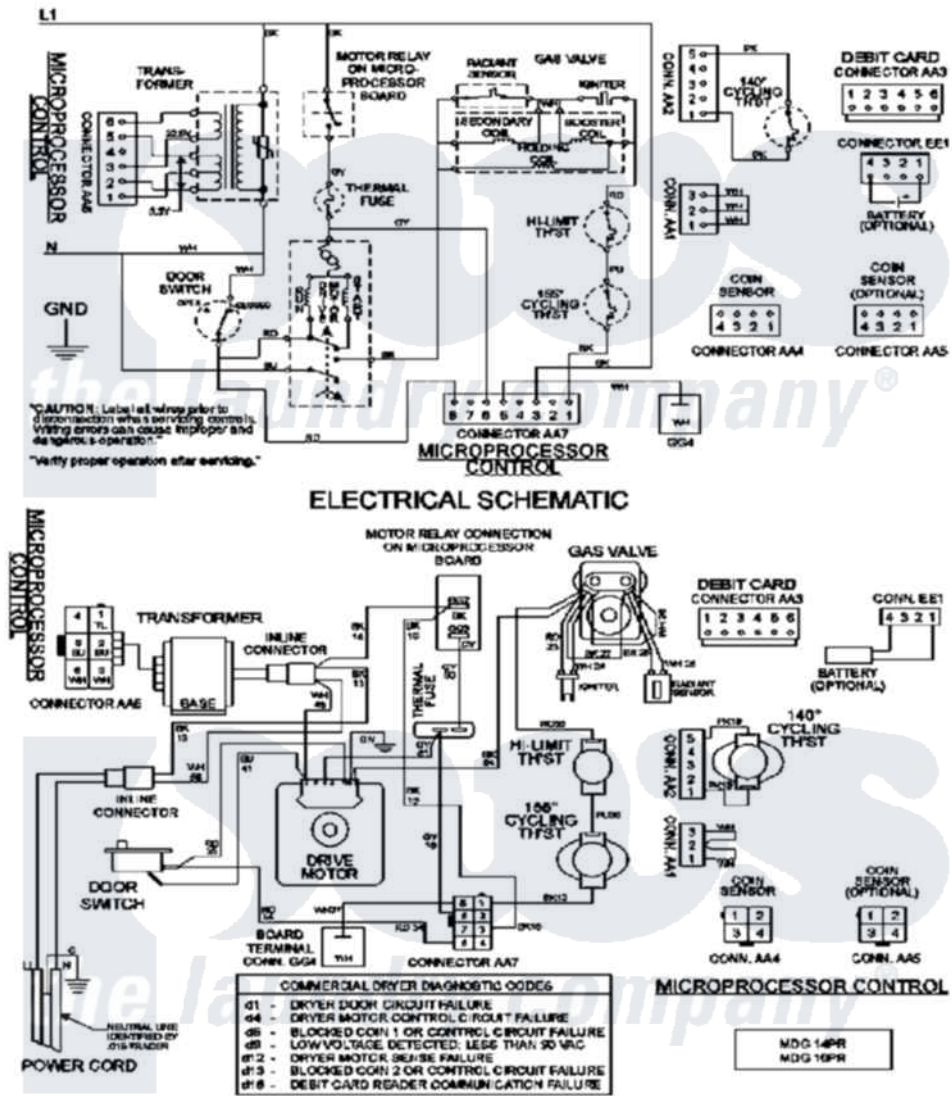

Maytag MDG16PRDWW 08 - WIRING INFORMATION

Maytag [Commercial Maytag MDG16PRDWW Dryer Parts](#) Parts Diagram 08 - WIRING INFORMATION
 Click on the part number to view part

Item	Original Part Number	Replaced By	Status	Part Description
001	NLA		Not Available	WIRING INFORMATION