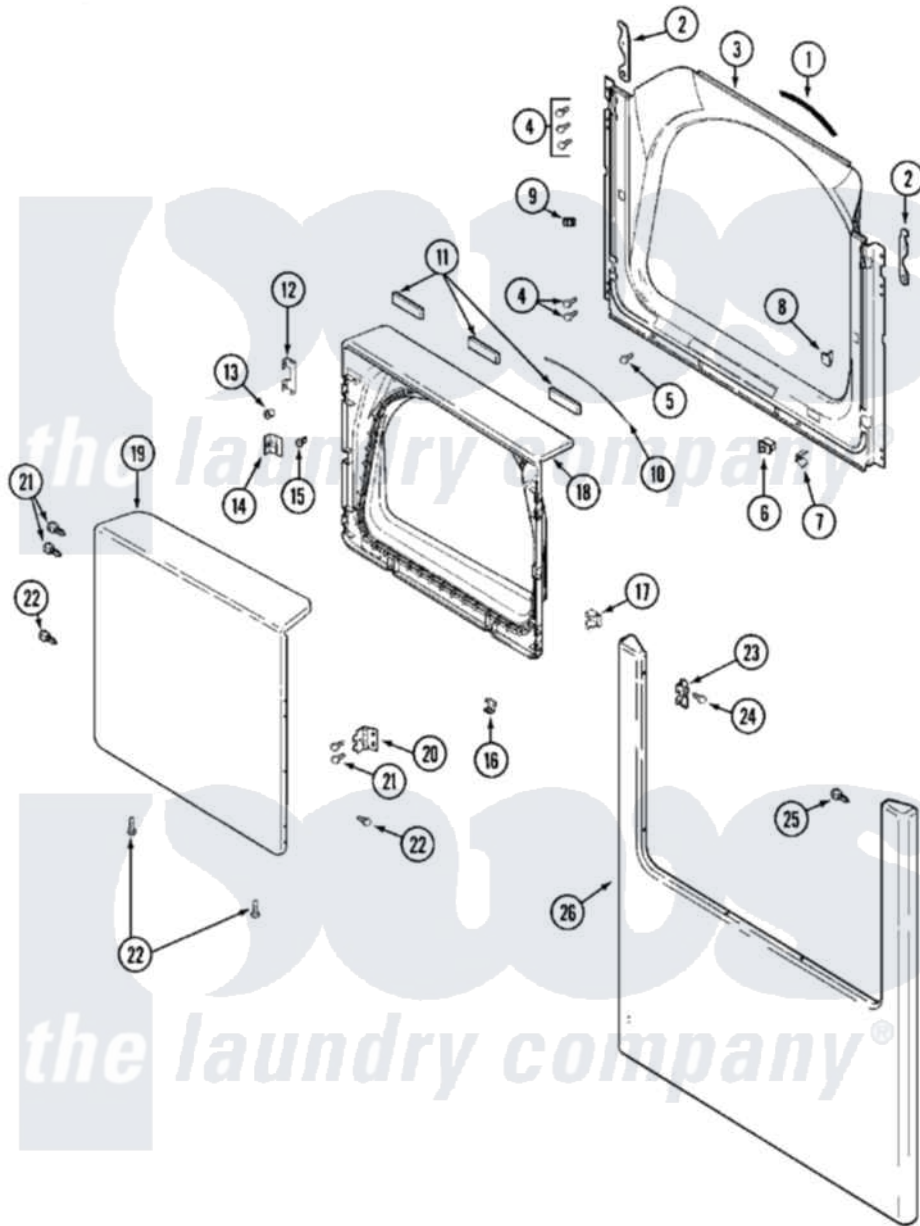

# Maytag MDG16PSAXW 04 - DOOR

Maytag [Commercial Maytag MDG16PSAXW Dryer Parts](#) Parts Diagram 04 - DOOR  
 Click on the part number to view part

Item	Original Part Number	Replaced By	Status	Part Description
001	<a href="#">33001767</a>			Seal, Shroud
002	22002247	<a href="#">33002597</a>		Hook, Security
003	<a href="#">33001900</a>			Shroud
004	<a href="#">22001995</a>			Screw Note: Screw, Tumbler Front And Shroud
005	<a href="#">33001768</a>			Screw, Shroud Note: Screw, Shroud And Outlet Duct
006	33001509	<a href="#">W10169313</a>		Switch-Dor
007	<a href="#">33001760</a>			Bracket, Hinge
008	NLA		Not Available	PLUG, DOOR CATCH
009	Y304578	<a href="#">LA-1003</a>		Door Catch Kit
010	<a href="#">33002094</a>			Seal, Door
011	33001268		Not Available	PAD, DOOR
012	<a href="#">22002038</a>			Clip, Door
013	<a href="#">33001771</a>			Bushing, Inner Door
014	<a href="#">33001793</a>			Bracket, Strike
015	<a href="#">33001761</a>			Strike, Door

016	<a href="#">22002039</a>		Clip, Door
017	<a href="#">33001763</a>		Plug, Inner Door
018	<a href="#">22002039</a>		Clip, Door
"	<a href="#">22002063</a>		Screw No.8-18AB Wafer Head
"	<a href="#">33001899</a>		Door, Inner
019	<a href="#">33001904</a>		Door, Outer
020	<a href="#">33001759</a>		Hinge, Door
021	22002062	<a href="#">98006631</a>	Screw
022	<a href="#">22002063</a>		Screw No.8-18AB Wafer Head
023	<a href="#">33001764</a>		Cover, Hinge Hole
024	<a href="#">33001846</a>		Screw, Hinge Hole Cover
025	<a href="#">22002243</a>		Screw, Front Panel And Hinge
"	<a href="#">22002244</a>		Clip, Grounding
026	213280	<a href="#">204439</a>	Screw And Fstner Assembly
"	<a href="#">22002239</a>		Clip, Front Panel
"	<a href="#">33001901</a>		Panel, Front