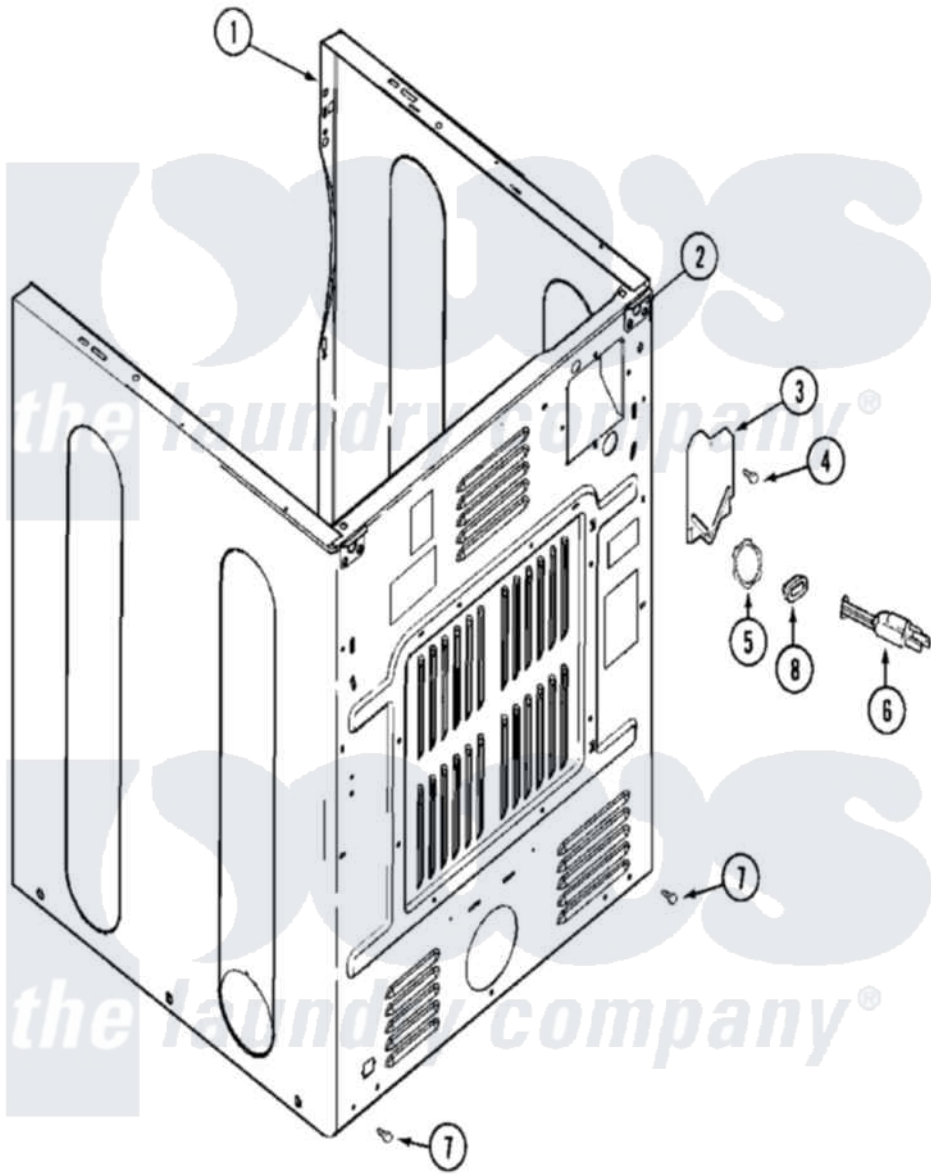

Maytag MDG16PSAXW 05 - CABINET-REAR

Maytag [Commercial Maytag MDG16PSAXW Dryer Parts](#) Parts Diagram 05 - CABINET-REAR
 Click on the part number to view part

Item	Original Part Number	Replaced By	Status	Part Description
001	NLA		Not Available	CABINET (WHT)
002	22001995			Screw Note: Screw, Tumbler Front And Shroud
"	22003367	22004095		Hinge, Plastic
"	NLA		Not Available	BRACKET, CABINET HINGE
003	33001795			Cover, Terminal Block
004	22001995			Screw Note: Screw, Tumbler Front And Shroud
005	33001425			Locknut, Eared For Canadian
006	208784	22003062		Cord, Power
"	305168	33002916		Power Cord, Canadian 240V
007	22001995			Screw Note: Screw, Tumbler Front And Shroud
008	211881			Grommet, Cord Part Not Used-Gas Models Only