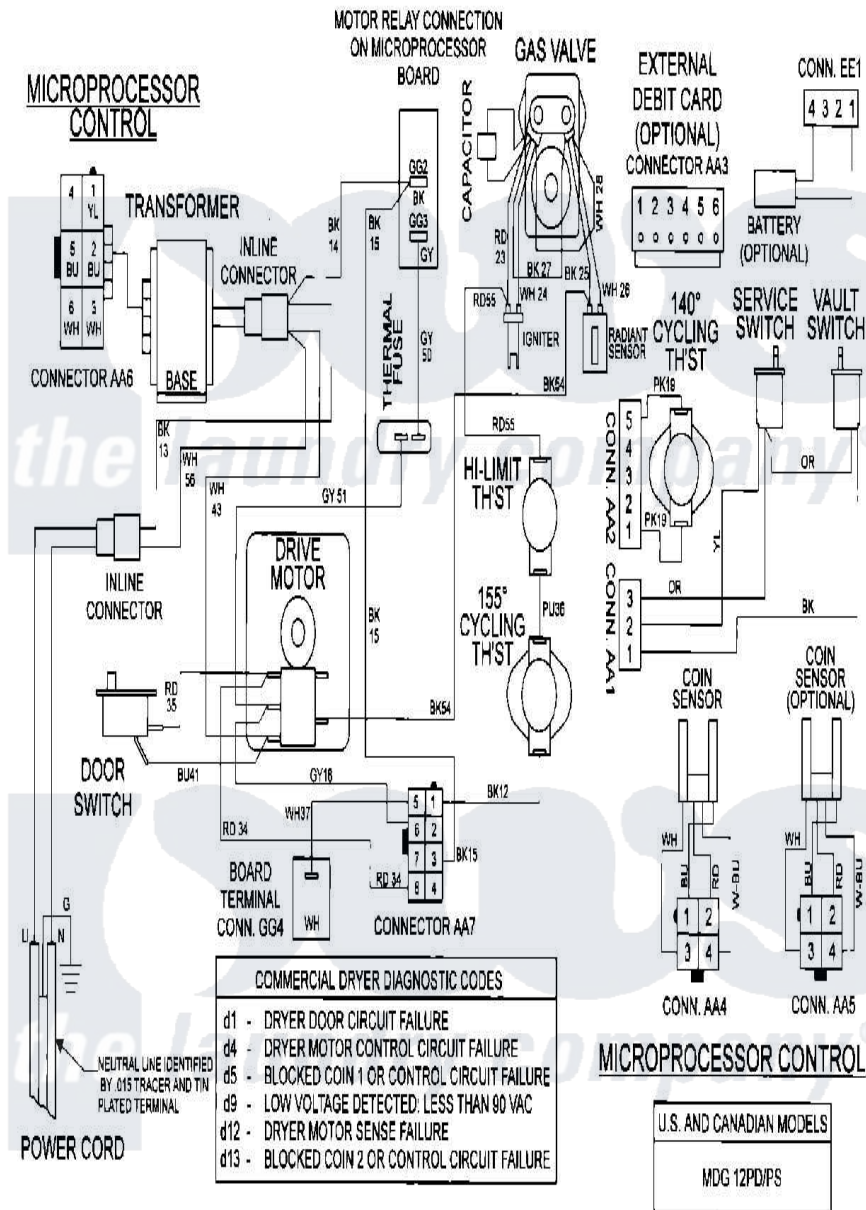

Maytag MDG16PSAXW 07 - WIRING INFORMATION

Maytag [Commercial Maytag MDG16PSAXW Dryer Parts](#) Parts Diagram 07 - WIRING INFORMATION
 Click on the part number to view part

Item	Original Part Number	Replaced By	Status	Part Description
001	NLA		Not Available	WIRING INFORMATION