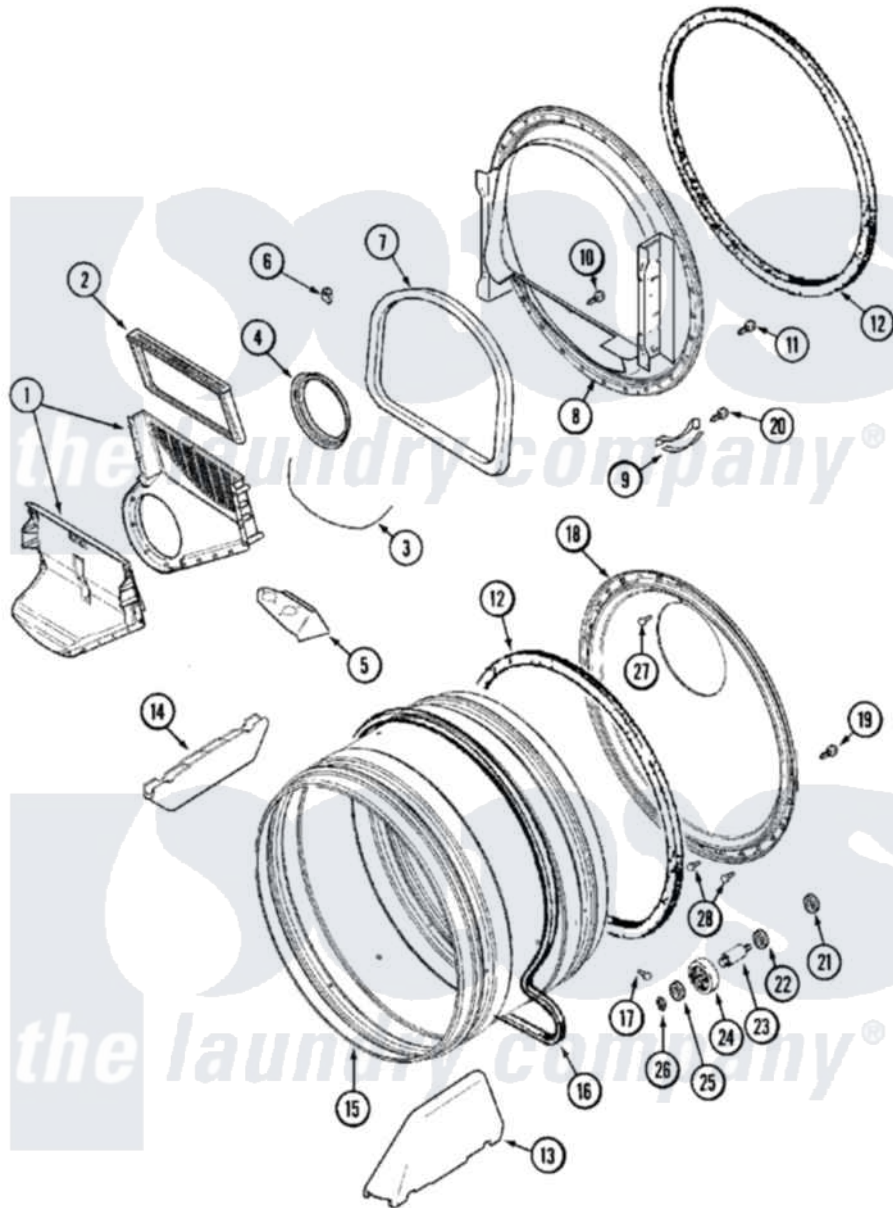

Maytag MDG16PSAXW 08 - TUMBLER

Maytag [Commercial Maytag MDG16PSAXW Dryer Parts](#) Parts Diagram 08 - TUMBLER
 Click on the part number to view part

Item	Original Part Number	Replaced By	Status	Part Description
001	33001799			Outlet Duct Assembly Note: Outlet Duct Assembly
002	33001804	33002790		Lint Filter
003	NLA		Not Available	SEAL, OUTLET DUCT
004	33001758	33002560		Seal, Blower
005	33001837			Cover, Thermostat
006	Y310376			Clip, Door Switch Harness
007	33001767			Seal, Shroud
008	33001802			Front, Tumbler
009	306508			Tumbler Bearing Kit ----W
010	NLA		Not Available	SCREW, OUTLET DUCT
011	33001855	33002917		Screw, No.10-16
012	33001807			Seal, Tumbler
013	33001756	33002032		Baffle
014	33001755			Baffle
015	33001794	33001889		Tumbler
016	33001777	33002535		V-Belt

017	33001788	33002973	Screw, No.9-15 X 1.00 Hx WS
018	33001801		Back, Tumbler
019	22001995		Screw Note: Screw, Tumbler Front And Shroud
020	210720		Rivet, Bearing To Tumbler Fmt
021	33001443		Nut, Hex
"	33002157		Grommet
022	Y313347	312535	Washer, Vault Mounting Brk.
023	Y312948	6-3129480	Shaft- Tumbler
024	Y303373	12001541	Drum Roller/Washer Assembly--W
025	312535		Washer, Vault Mounting Brk.
026	410233	9703438	Ring-Retrn
027	210932		Screw, No.8 X 9/16 Ctsk Note: Screw, Inlet Duct
028	22001996	3370225	Screw