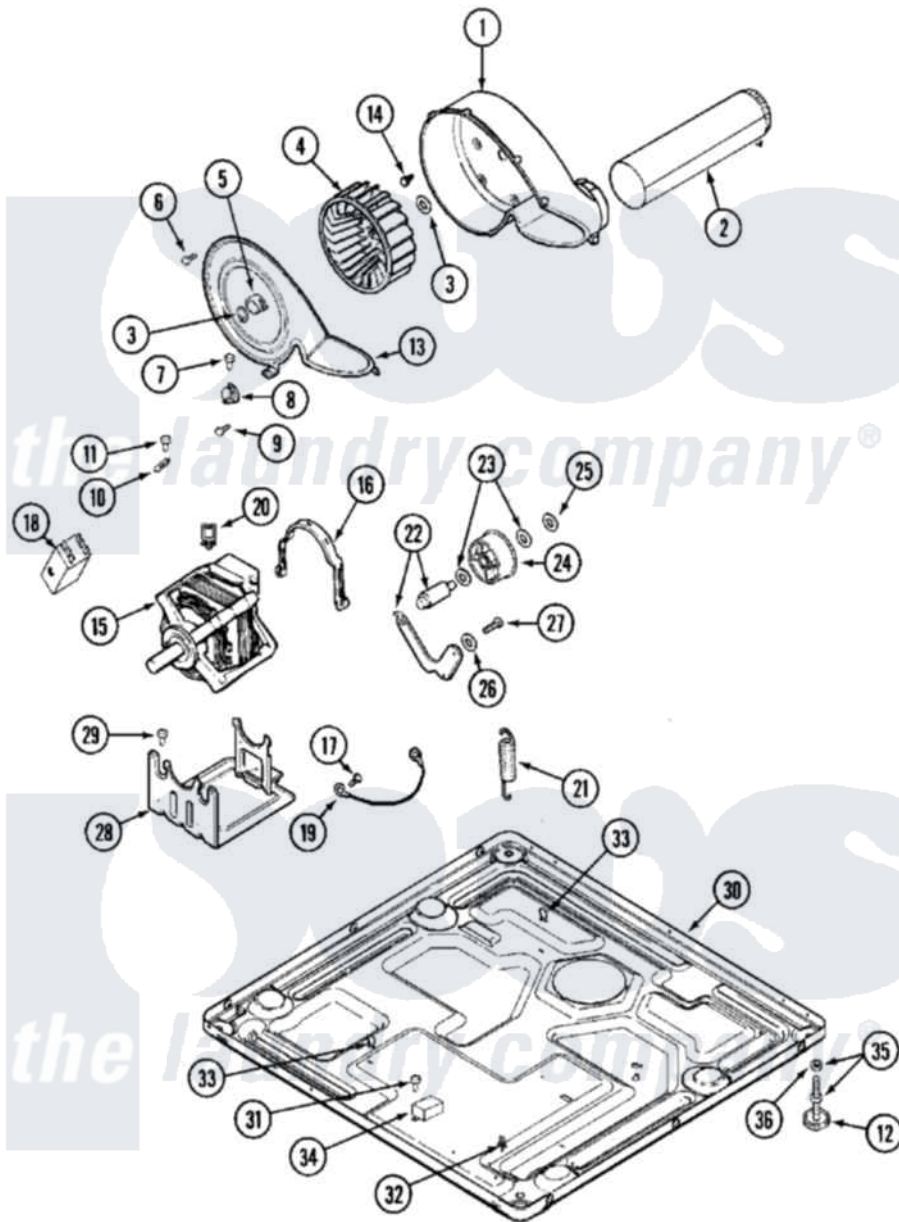

Maytag MDG16PSAXW 09 - MOTOR DRIVE

Maytag Commercial Maytag MDG16PSAXW Dryer Parts Parts Diagram 09 - MOTOR DRIVE
 Click on the part number to view part

Item	Original Part Number	Replaced By	Status	Part Description
001	33001789			Housing, Blower
002	22001995			Screw Note: Screw, Tumbler Front And Shroud
"	33001800			Duct Assembly, Exhaust
003	410233	9703438		Ring-Retrn
004	33001790			Wheel, Blower
"	33002797			Wheel, Blower
005	312967			Clamp, Blower Housing
006	33001855	33002917		Screw, No.10-16
007	Y313561			Screw----NA
008	303392			Thermostat, Cycling
"	33303391			Thermostat, Cycling
009	22001996	3370225		Screw
010	33001762			Fuse, Thermal
011	NLA		Not Available	SCREW, THERMAL CUT-OFF
012	Y314137			Foot, Rubber
013	33001796	33002711		Cover, Blower Housing

014	314818	1163839	Screw
015	33001853	33002478	Motor
"	33002237	33002478	Motor
"	33002462	33002478	Motor
"	33002478		Motor
"	33002795		Motor, Drive 60Hz
016	Y015825		Clip, Motor To Motor Support
017	910343	488234	Screw 8-32 X 1/4
018	33001854	33002478	Motor
019	901220		Ground Wire
020	Y310376		Clip, Door Switch Harness
021	33001754	33002459	Assembly, Spring And Plug
"	33002460	33002459	Assembly, Spring And Plug
"	33002461		Plug For Spring
022	33001782	6-3705180	Idler Arm
023	Y312527		Washer, Idler Shaft
024	33001783	6-3700340	Bearing- I
025	312958	354987	Ring, Retaining
026	315772		Sleeve, Idler Arm
027	Y014874		Screw, Idler Arm And Sleeve
028	33001752	33002817	Motor Support, Offset
"	33002466	33002817	Motor Support, Offset
029	Y313561		Screw----NA
030	33002622		Base,
"	NLA	Not Available	BASE
031	22001078	3177991	Screw
032	315471	22003298	Retainer, Wire
033	410490		Spring, Retainer Wire Harness
034	306199		Relay, Heater
035	Y305086		Adjustable Leg And Nut
036	Y052740	62739	Nut, Lock