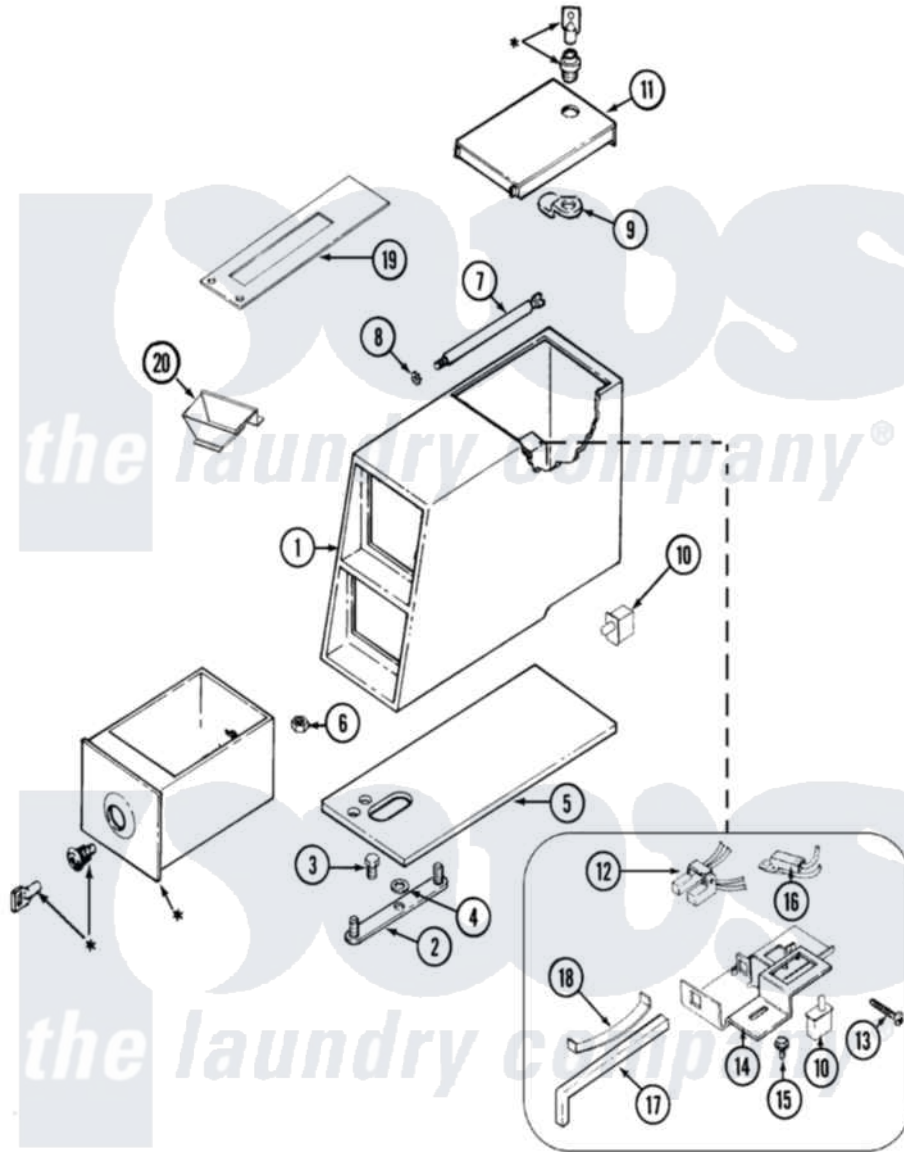

Maytag MDG16PSDXW 02 - CONTROL CENTER

***CONTACT YOUR COMMERCIAL LAUNDRY DISTRIBUTOR**

Maytag [Commercial Maytag MDG16PSDXW Dryer Parts](#) Parts Diagram 02 - CONTROL CENTER
 Click on the part number to view part

Item	Original Part Number	Replaced By	Status	Part Description
001	212276	W10116760		Screw
"	NLA		Not Available	VAULT, COIN (WHT) PS
002	22001810		Not Available	STRAP, MOUNTING
003	22001996	3370225		Screw
004	910309			Washer, Mounting Strap
005	22002072			Gasket, Control Center
006	Y052740	62739		Nut, Lock
007	22001903	8576635		Bolt
008	910387			Lockwasher, Vault Assembly
009	22003677			Nut, Locking Cam
010	33001250			Switch, Vault And Service Door
011	204216		Not Available	DOOR, ACCESS (WHT)
012	22001965			Optic Switch Assembly
013	314665			Screw, Switch Assembly
014	33001253			Bracket, Sensor Switch
015	212276	W10116760		Screw

016	22001966	Harness, Sensor Switch
017	216442	Rod, Actuator
018	33001252	Spring, Switch Rod
019	22003416	Actuator Kit
020	22002533	Weld Assembly, Funnel