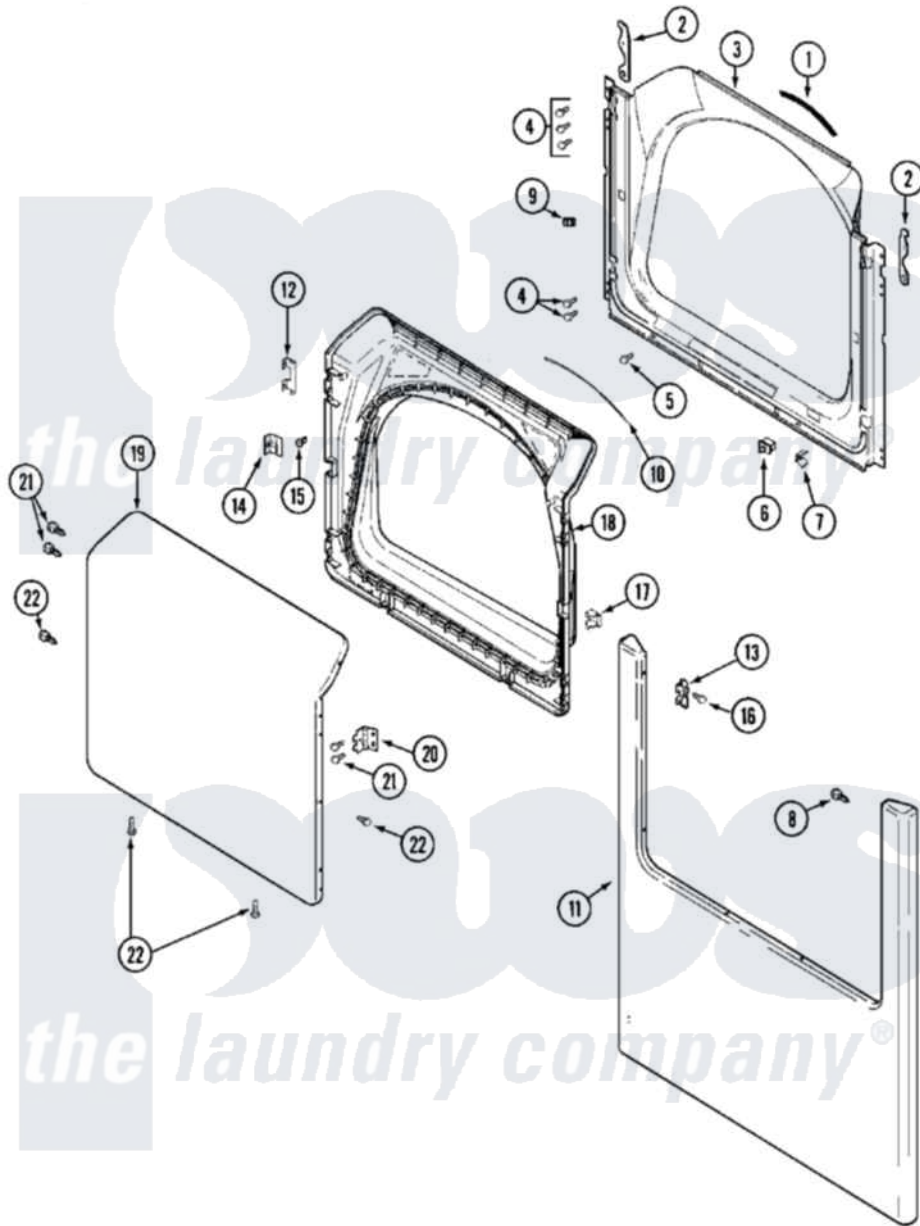

Maytag MDG16PSDXW 04 - DOOR

Maytag [Commercial Maytag MDG16PSDXW Dryer Parts](#) Parts Diagram 04 - DOOR
Click on the part number to view part

Item	Original Part Number	Replaced By	Status	Part Description
001	33001767			Seal, Shroud
002	22002247	33002597		Hook, Security
003	33001900			Shroud
004	22001995			Screw Note: Screw, Tumbler Front And Shroud
005	33001768			Screw, Shroud Note: Screw, Shroud And Outlet Duct
006	33001509	W10169313		Switch-Dor
007	33001760			Bracket, Hinge
008	22002243			Screw, Front Panel And Hinge
"	22002244			Clip, Grounding
009	Y304578	LA-1003		Door Catch Kit
010	33002094			Seal, Door
011	213280	204439		Screw And Fstner Assembly
"	33001901			Panel, Front
012	22002038			Clip, Door
013	33001764			Cover, Hinge Hole

014	33001793		Bracket, Strike
015	33001761		Strike, Door
016	33001846		Screw, Hinge Hole Cover
017	33001763		Plug, Inner Door
018	22002039		Clip, Door
"	22002063		Screw No.8-18AB Wafer Head
"	33001899		Door, Inner
019	33001904		Door, Outer
020	33001759		Hinge, Door
021	22002062	98006631	Screw
022	22002063		Screw No.8-18AB Wafer Head