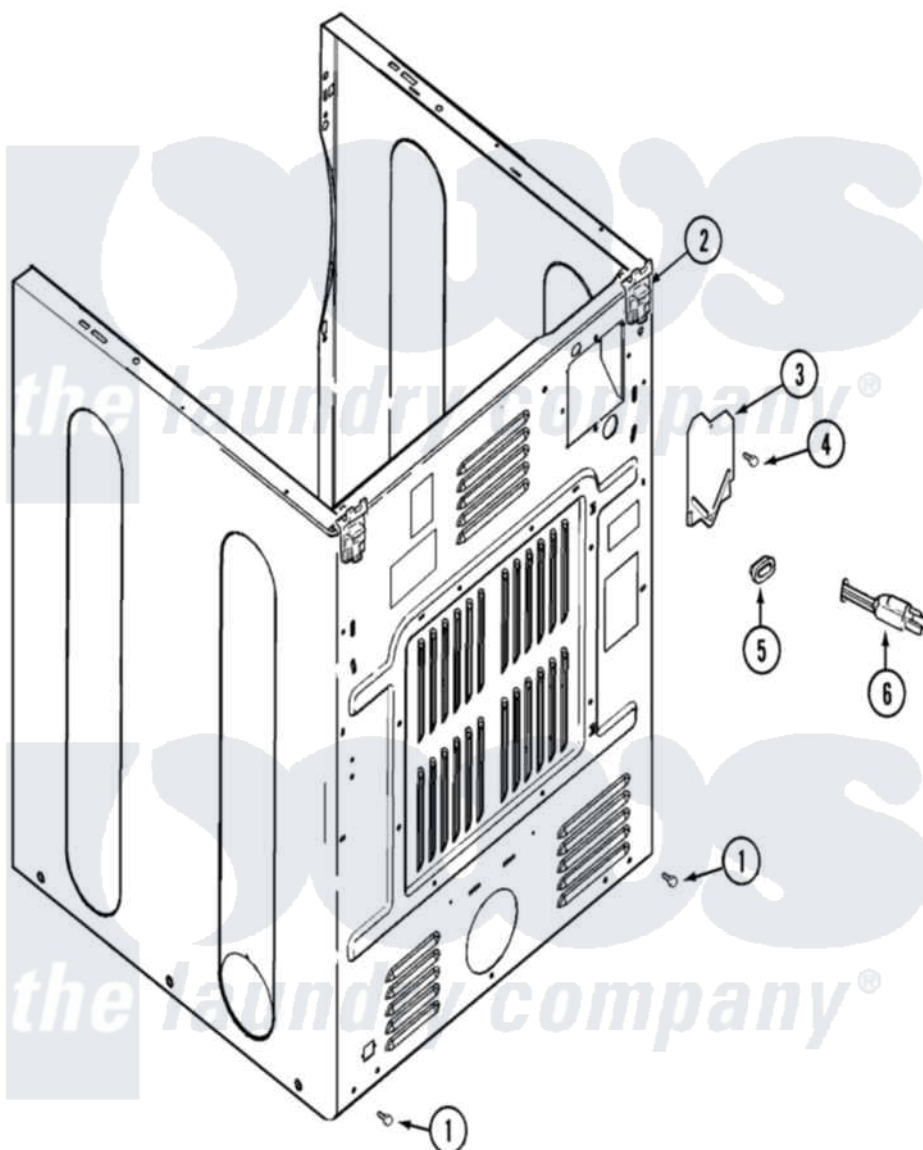

# Maytag MDG16PSDXW 05 - CABINET-REAR

Maytag [Commercial Maytag MDG16PSDXW Dryer Parts](#) Parts Diagram 05 - CABINET-REAR  
 Click on the part number to view part

Item	Original Part Number	Replaced By	Status	Part Description
001	<a href="#">22001995</a>			Screw Note: Screw, Tumbler Front And Shroud
002	<a href="#">22001995</a>			Screw Note: Screw, Tumbler Front And Shroud
"	<a href="#">22004095</a>			Hinge, Plastic
003	<a href="#">33001795</a>			Cover, Terminal Block
004	<a href="#">22001995</a>			Screw Note: Screw, Tumbler Front And Shroud
005	<a href="#">211881</a>			Grommet, Cord Part Not Used-Gas Models Only
"	<a href="#">33002157</a>			Grommet
006	<a href="#">22003062</a>			Cord, Power
"	<a href="#">33002916</a>			Power Cord, Canadian 240V