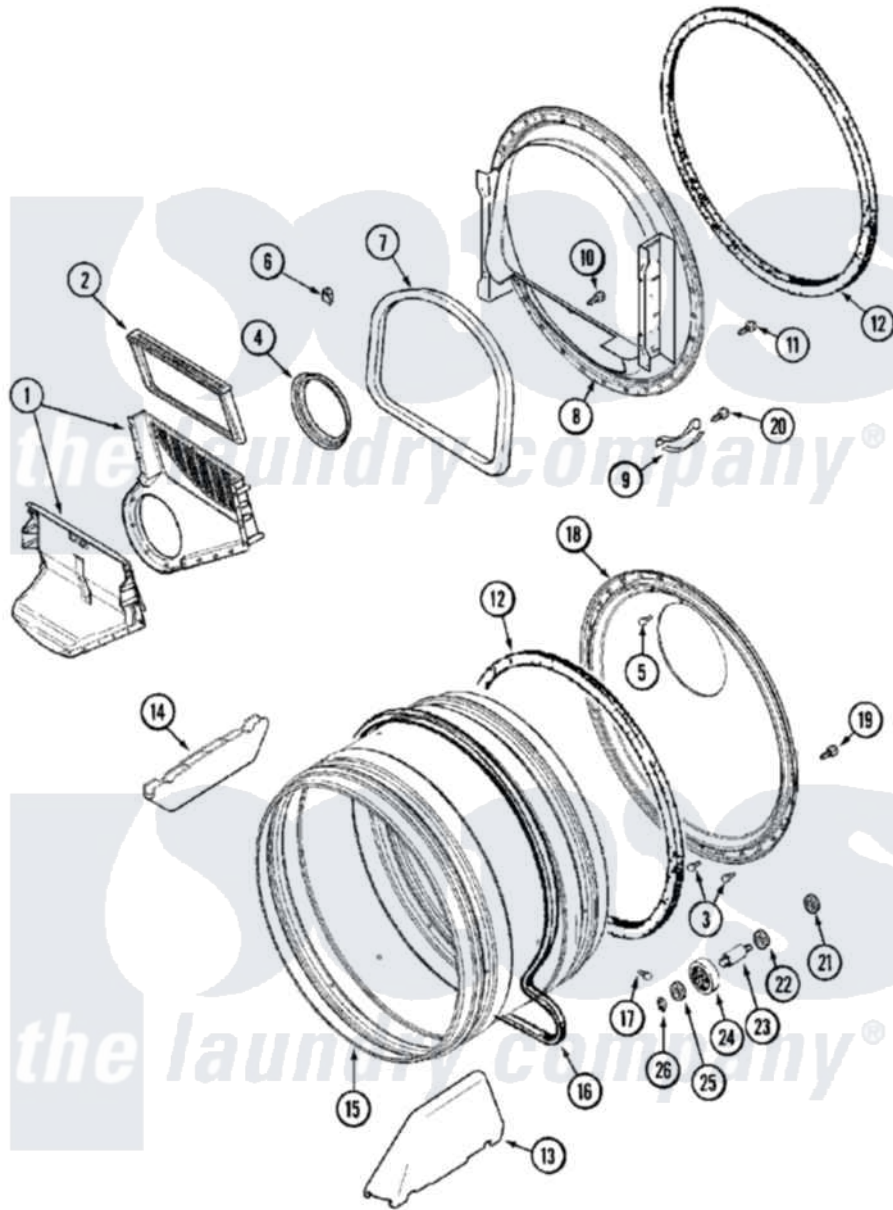

Maytag MDG16PSDXW 06 - TUMBLER

Maytag [Commercial Maytag MDG16PSDXW Dryer Parts](#) Parts Diagram 06 - TUMBLER
 Click on the part number to view part

Item	Original Part Number	Replaced By	Status	Part Description
001	33001799			Outlet Duct Assembly Note: Outlet Duct Assembly
002	33002790			Lint Filter
003	210932			Screw, No.8 X 9/16 Ctsk Note: Screw, Inlet Duct
004	33002560			Seal, Blower
005	22001996	3370225		Screw
006	Y310376			Clip, Door Switch Harness
007	33001767			Seal, Shroud
008	33001802			Front, Tumbler
009	306508			Tumbler Bearing Kit ---W
010	NLA		Not Available	SCREW, OUTLET DUCT (PHILLIPS)
011	33001855	33002917		Screw, No.10-16
012	33001807			Seal, Tumbler
013	33001756	33002032		Baffle
014	33001755			Baffle

015	33001794	33001889	Tumbler
016	33002535		V-Belt
017	33001788	33002973	Screw, No.9-15 X 1.00 Hx WS
018	33002779		Tumbler Back And Seal As-Pack
"	33003037		Tumbler Back And Seal
019	22001995		Screw Note: Screw, Tumbler Front And Shroud
020	210720		Rivet, Bearing To Tumbler Fmt
021	33001443		Nut, Hex
022	Y313347	312535	Washer, Vault Mounting Brk.
023	Y312948	6-3129480	Shaft- Tumbler
024	Y303373	12001541	Drum Roller/Washer Assembly--W
025	312535		Washer, Vault Mounting Brk.
026	410233	9703438	Ring-Retrn