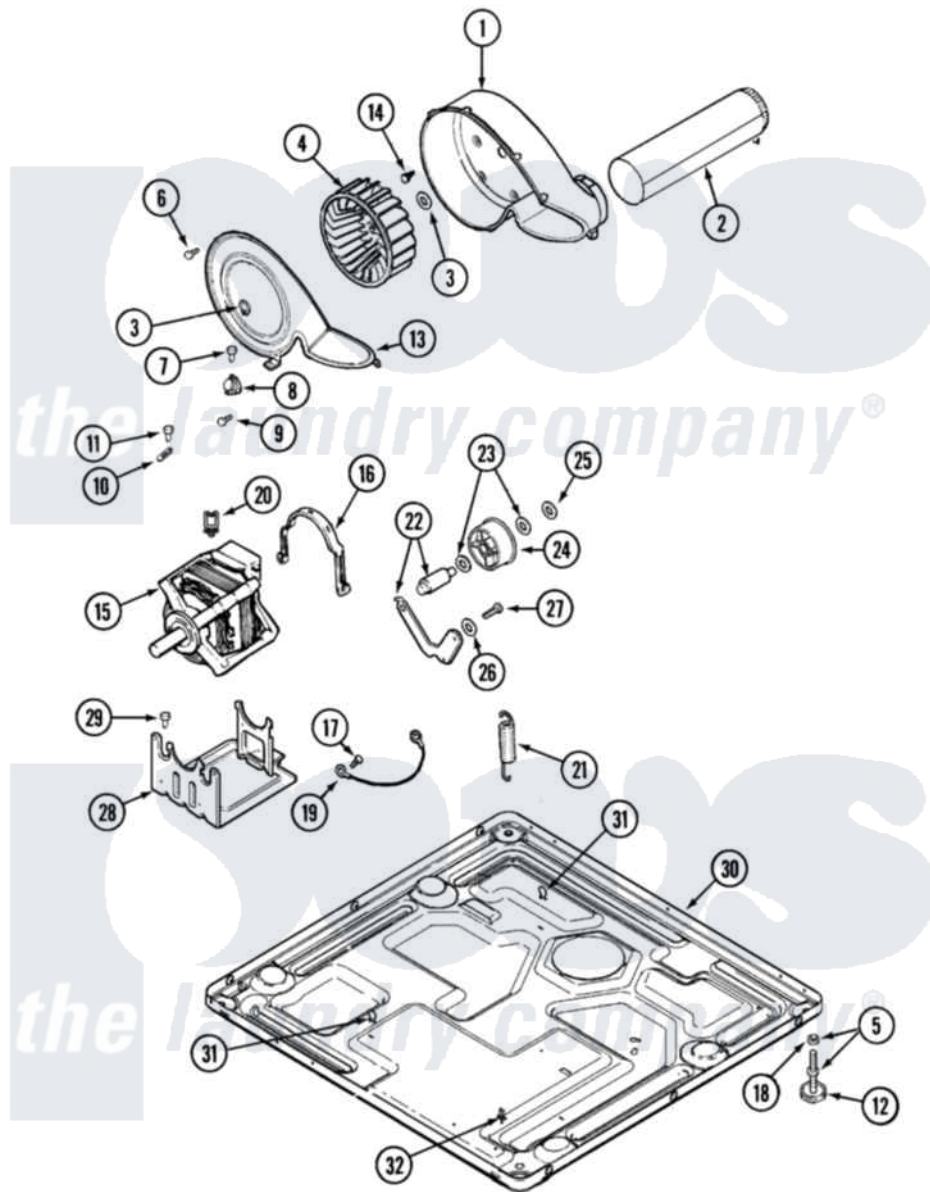

# Maytag MDG16PSDXW 08 - MOTOR DRIVE & BASE

Maytag [Commercial Maytag MDG16PSDXW Dryer Parts](#) Parts Diagram 08 - MOTOR DRIVE & BASE  
 Click on the part number to view part

Item	Original Part Number	Replaced By	Status	Part Description
001	<a href="#">33001789</a>			Housing, Blower
002	<a href="#">22001995</a>			Screw Note: Screw, Tumbler Front And Shroud
"	<a href="#">33001800</a>			Duct Assembly, Exhaust
003	410233	<a href="#">9703438</a>		Ring-Retrn
004	<a href="#">33002797</a>			Wheel, Blower
005	<a href="#">Y305086</a>			Adjustable Leg And Nut
006	33001855	<a href="#">33002917</a>		Screw, No.10-16
007	<a href="#">Y313561</a>			Screw---NA
008	<a href="#">303392</a>			Thermostat, Cycling
"	Y303391	<a href="#">33303391</a>		Thermostat, Cycling
009	22001996	<a href="#">3370225</a>		Screw
010	<a href="#">33001762</a>			Fuse, Thermal
011	NLA		Not Available	SCREW, THERMAL CUT-OFF
012	<a href="#">Y314137</a>			Foot, Rubber
013	<a href="#">33001837</a>			Cover, Thermostat
"	<a href="#">33002711</a>			Cover, Blower Housing