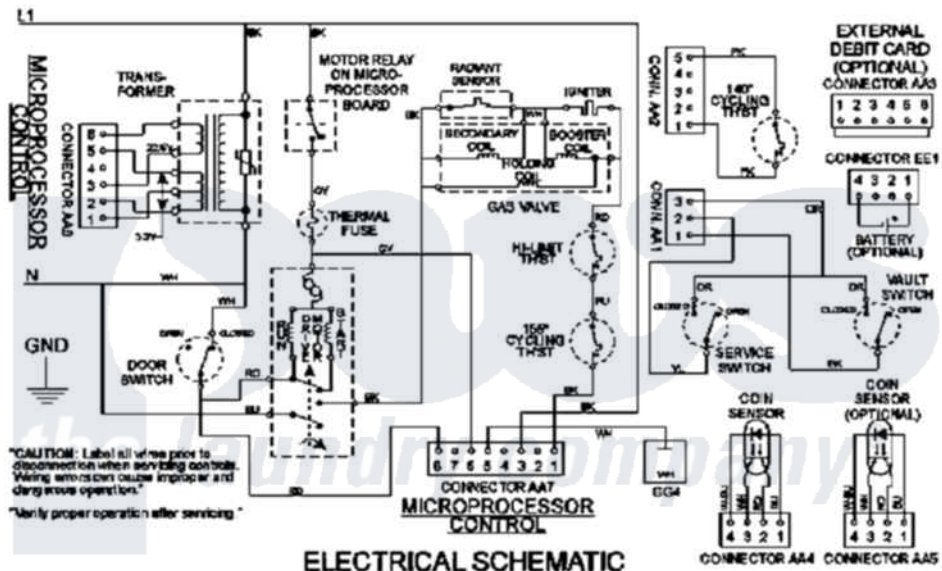

# Maytag MDG16PSDXW 09 - WIRING INFORMATION

Maytag [Commercial Maytag MDG16PSDXW Dryer Parts](#) Parts Diagram 09 - WIRING INFORMATION

[Click on the part number to view part](#)

Item	Original Part Number	Replaced By	Status	Part Description
001	NLA		Not Available	WIRING INFORMATION