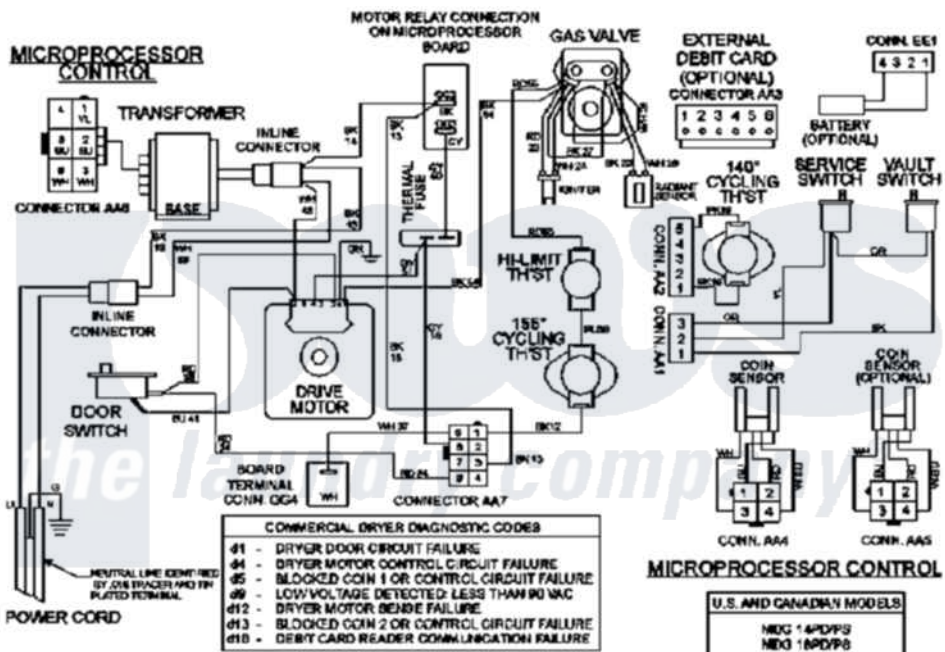

# Maytag MDG16PSDXW 09 - WIRING INFORMATION

Maytag [Commercial Maytag MDG16PSDXW Dryer Parts](#) Parts Diagram 09 - WIRING INFORMATION

[Click on the part number to view part](#)

Item	Original Part Number	Replaced By	Status	Part Description
001	NLA		Not Available	WIRING INFORMATION