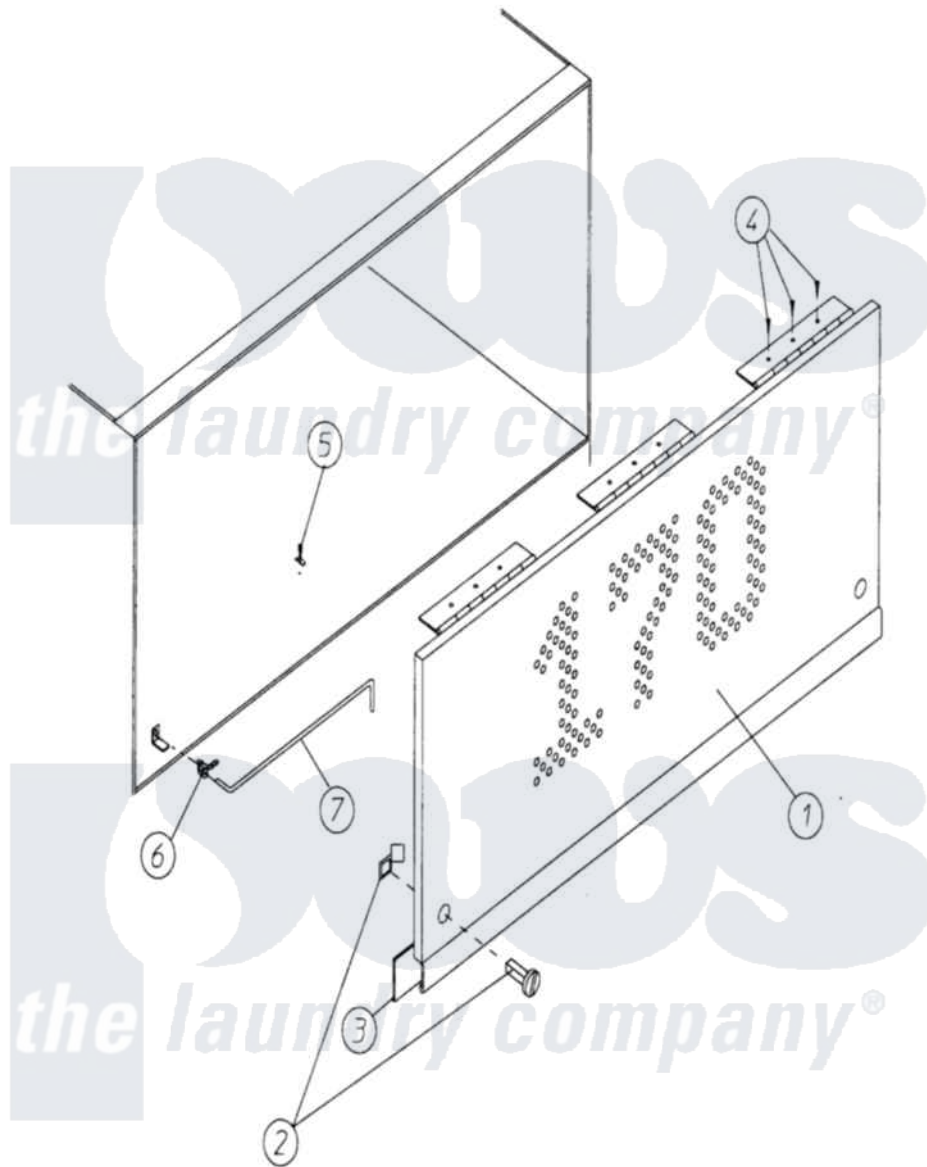

Maytag MDG170P1HW 01 - CONTROL DOOR ASSEMBLY

Maytag [Commercial Maytag MDG170P1HW Dryer Parts](#) Parts Diagram 01 - CONTROL DOOR ASSEMBLY
 Click on the part number to view part

Item	Original Part Number	Replaced By	Status	Part Description
000	W10124350		Not Available	ORDER PARTS FROM AMERICAN DRYER CORP AT 508-678-9000
001	A820944		Not Available	DOOR ASSY (SPECIFY COLOR WHEN ORDERING)
002	A882541	882541		Spring Tur
003	A117600		Not Available	TAPE, NOISE SUPPRESSOR (SOLD IN FEET)
004	A150309	W10146761		10-16 X 1
005	A102600		Not Available	CATCH, ROD SUPPORT-CTRL. DOOR
006	A102601		Not Available	CLIP, RETAINER (CONTROL DOOR ROD)
007	A102505		Not Available	ROD, CONTROL DOOR SUPPORT