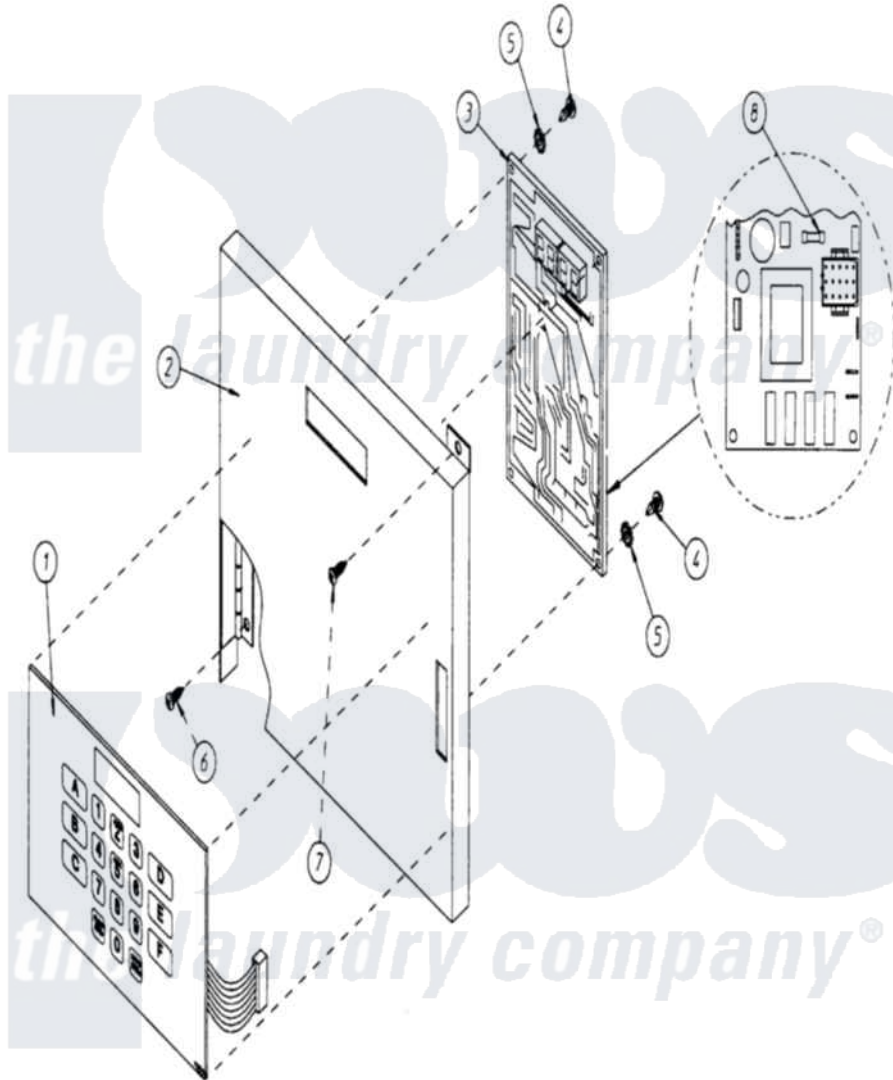

**Maytag MDG170P1HW 02 - CONTROL PANEL ASSEMBLY  
(MICROPROCESSOR)**

Maytag [Commercial Maytag MDG170P1HW Dryer Parts](#) Parts Diagram 02 - CONTROL PANEL ASSEMBLY  
(MICROPROCESSOR)

Click on the part number to view part

Item	Original Part Number	Replaced By	Status	Part Description
000	W10124350		Not Available	ORDER PARTS FROM AMERICAN DRYER CORP AT 508-678-9000
001	<a href="#">A112275</a>			LABEL, STICK-ON (OPL) (SPANISH, ITALIAN & HEBREW)
"	<a href="#">A112276</a>			LABELS, OPL (STICK-ON) (ENGLISH ONLY)
"	<a href="#">A112277</a>			LABELS, STICK-ON (3-LANGUAGE) (ENGLISH, SPANISH AND HEBREW)
"	<a href="#">A112278</a>			LABELS, STICK-ON (5-LANGUAGE) (ITALIAN, DUTCH, FRENCH,
"	<a href="#">A112535</a>			LABEL ASSY., KEYBOARD (OPL) (ENGLISH)
002	A821024		Not Available	DOOR COMPLETE (COMPUTER) (INCLUDES 1 - 8 SPECIFY COLOR

"	A821101	<a href="#">821101</a>		Ad-170 S.E
"	A821102		Not Available	DOOR, COMPUTER W/BATTERY BRKT.
"	A881055		Not Available	DOOR COMPLETE W/BATTERY OPT.
003	A137225		Not Available	CONTROLLER, MICROPROCESSOR (REVERSING W/AIR JET)
004	A150005	<a href="#">150005</a>		6-32 X 1 4
005	A153010	<a href="#">153010</a>		6 Internal
006	A150000		Not Available	SCREW, MACHINE (RD.HD. SLOT) (No.6-32 X 1/4`` RD HD)
007	A150309	<a href="#">W10146761</a>		10-16 X 1
008	A136048	<a href="#">136048</a>		0.125A 2
010	W10124350		Not Available	-----NOTE----- (IMPORTANT: CHECK LABEL ON