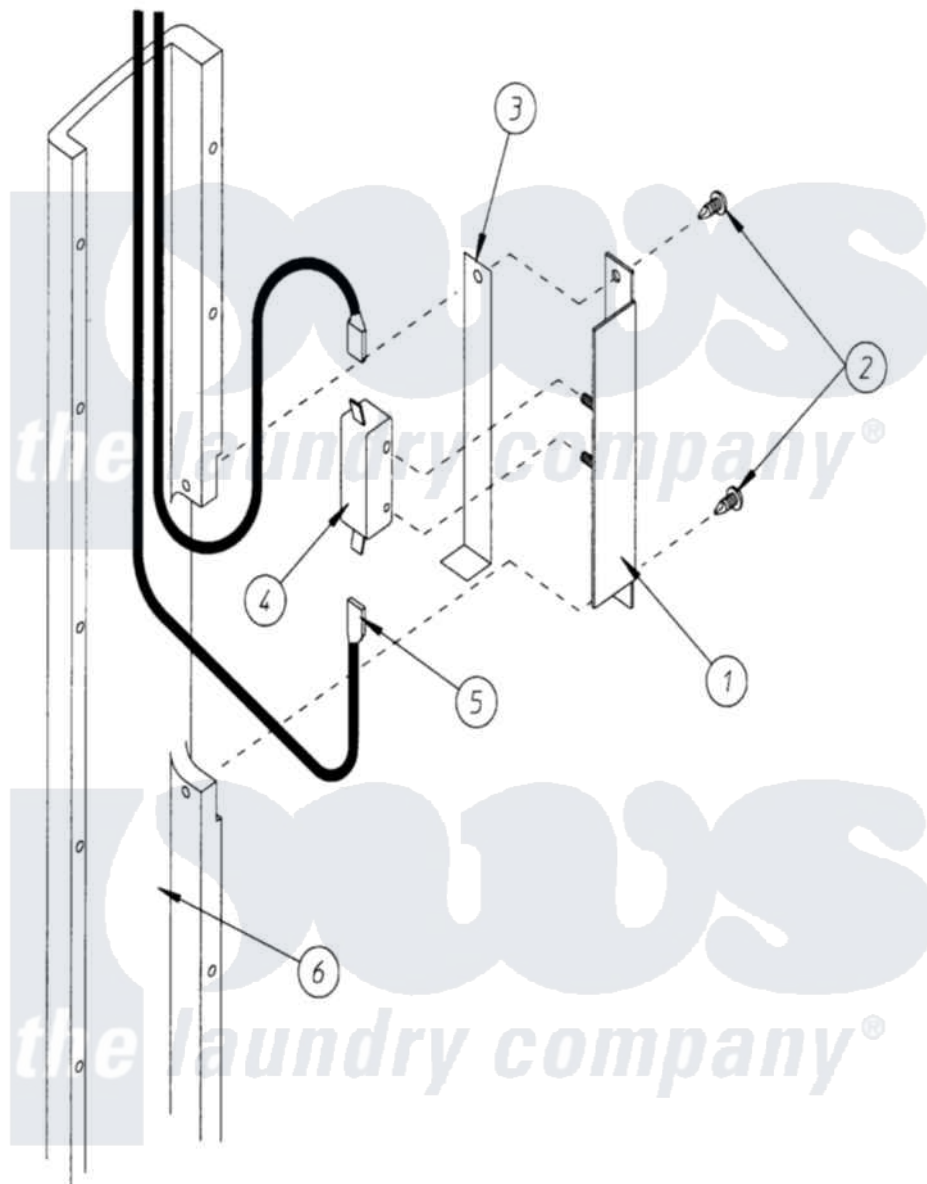

Maytag MDG170P1HW 05 - MAIN DOOR SWITCH ASSEMBLY

Maytag [Commercial Maytag MDG170P1HW Dryer Parts](#) Parts Diagram 05 - MAIN DOOR SWITCH ASSEMBLY
 Click on the part number to view part

Item	Original Part Number	Replaced By	Status	Part Description
000	W10124350		Not Available	ORDER PARTS FROM AMERICAN DRYER CORP AT 508-678-9000
001	A821097	821097		Slotted Ma
002	A150415		Not Available	SCREW, CRIMPTITE (PH. RD.HD.) (No.10-16 X 1/2" PH. RD. HD.)
003	A102405	102405		Lg. Dryer
004	A137005	W10146741		SDS Door S
005	A121028	121028		1 4 X.032
006	A180155		Not Available	BLOCK, DOOR HINGE (ONLY) (35" CROSS GRAY)