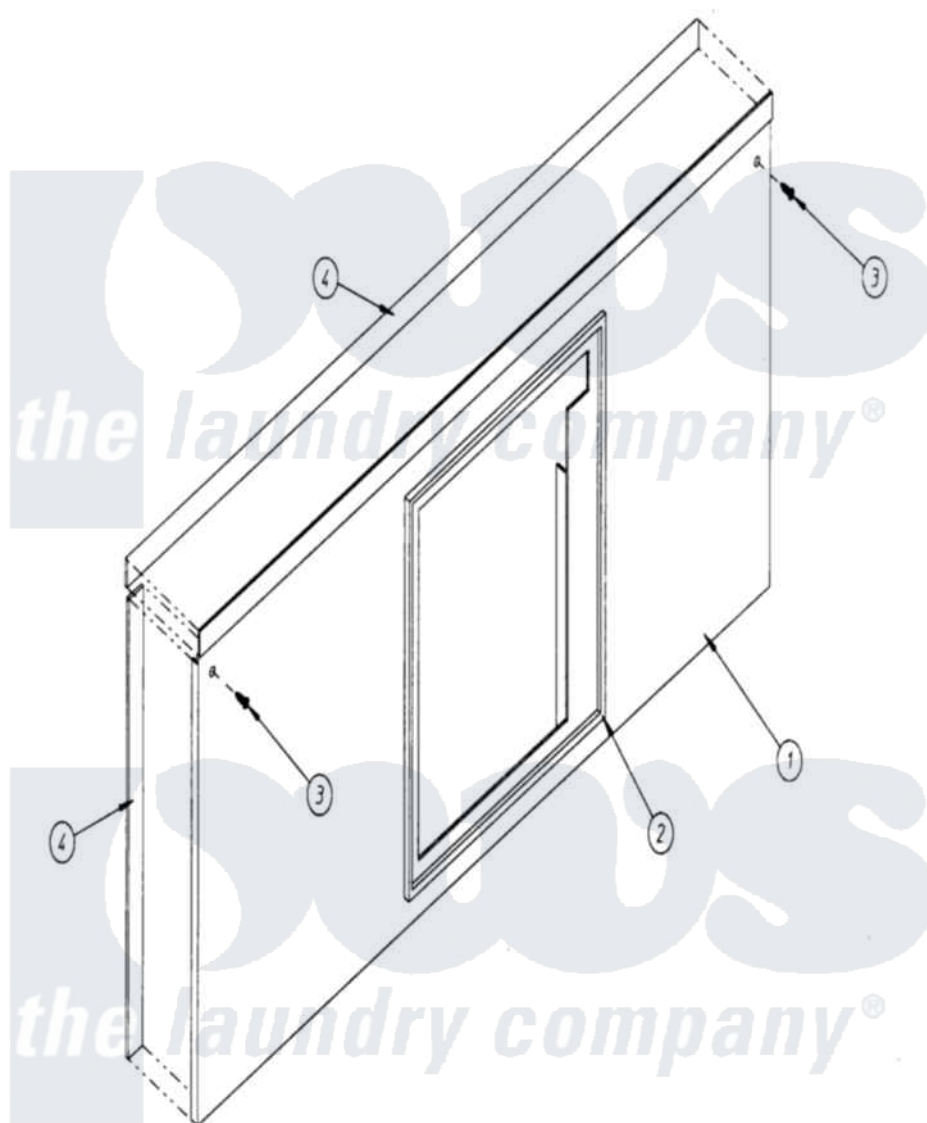

# Maytag MDG170P1HW 06 - LINT DOOR ASSEMBLY

Maytag [Commercial Maytag MDG170P1HW Dryer Parts](#) Parts Diagram 06 - LINT DOOR ASSEMBLY  
 Click on the part number to view part

Item	Original Part Number	Replaced By	Status	Part Description
000	W10124350		Not Available	ORDER PARTS FROM AMERICAN DRYER CORP AT 508-678-9000
001	A820945	<a href="#">820945</a>		170 - Lint
002	A117602		Not Available	TAPE, NOISE SUPPRESSOR
003	A150415		Not Available	SCREW, CRIMPTITE (PH. RD.HD.) (No.10-16 X 1/2" PH. RD. HD.)
004	A117600		Not Available	TAPE, NOISE SUPPRESSOR (SOLD IN FEET)