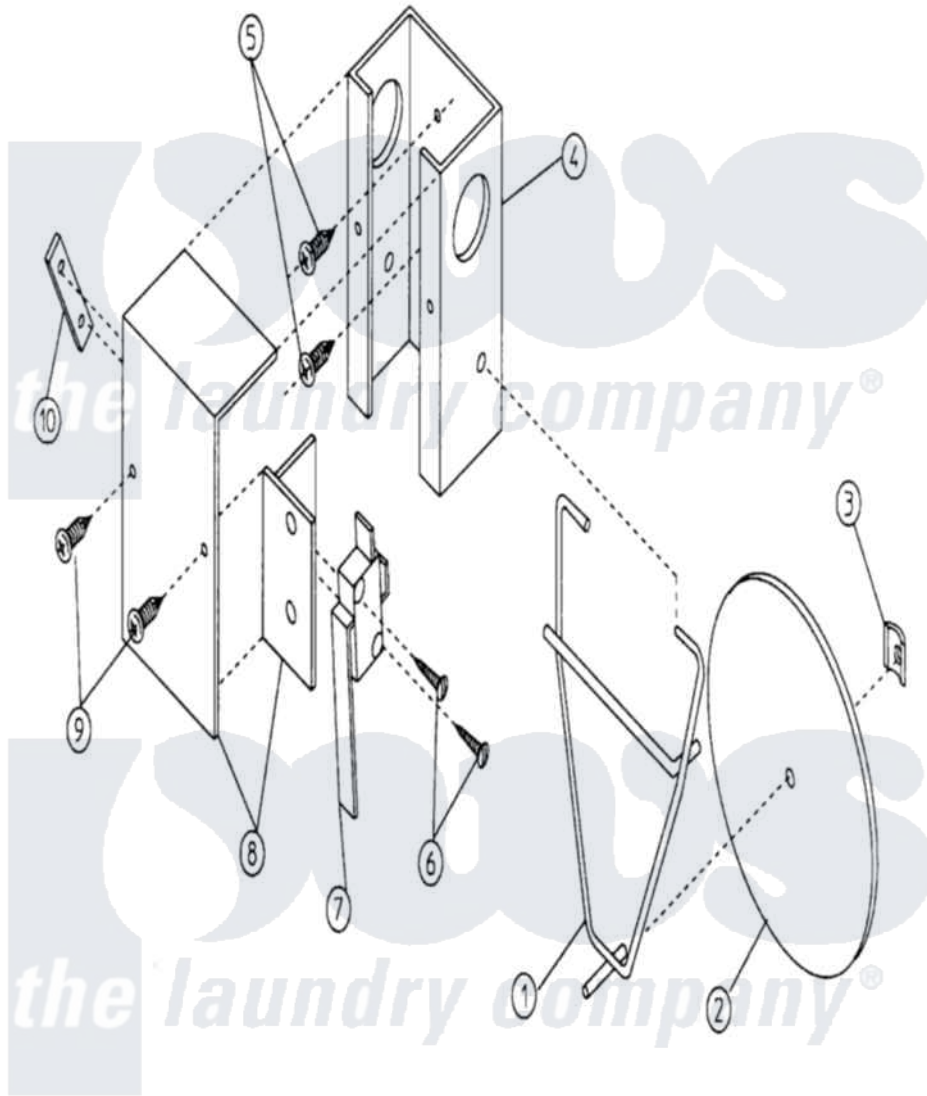

Maytag MDG170P1HW 18 - SAIL SWITCH ASSEMBLY

Maytag Commercial Maytag MDG170P1HW Dryer Parts Parts Diagram 18 - SAIL SWITCH ASSEMBLY
 Click on the part number to view part

Item	Original Part Number	Replaced By	Status	Part Description
000	W10124350		Not Available	ORDER PARTS FROM AMERICAN DRYER CORP AT 508-678-9000
001	A105500	W10146641		Std Sail S
002	A319202	W10146866		Sail Switch
003	A154002	154002		1 8 Push O
004	A802800	802800		Sail Switch
"	A802801	802801		Sail Switch
005	A150300	5307527001		Switch
006	A150303	150303		4 X 3 4 P
007	A122200	122200		Sail Switch
008	A802799	802799		Sail Sw.bo
009	A150309	W10146761		10-16 X 1
010	A154004	154004		Tinneman