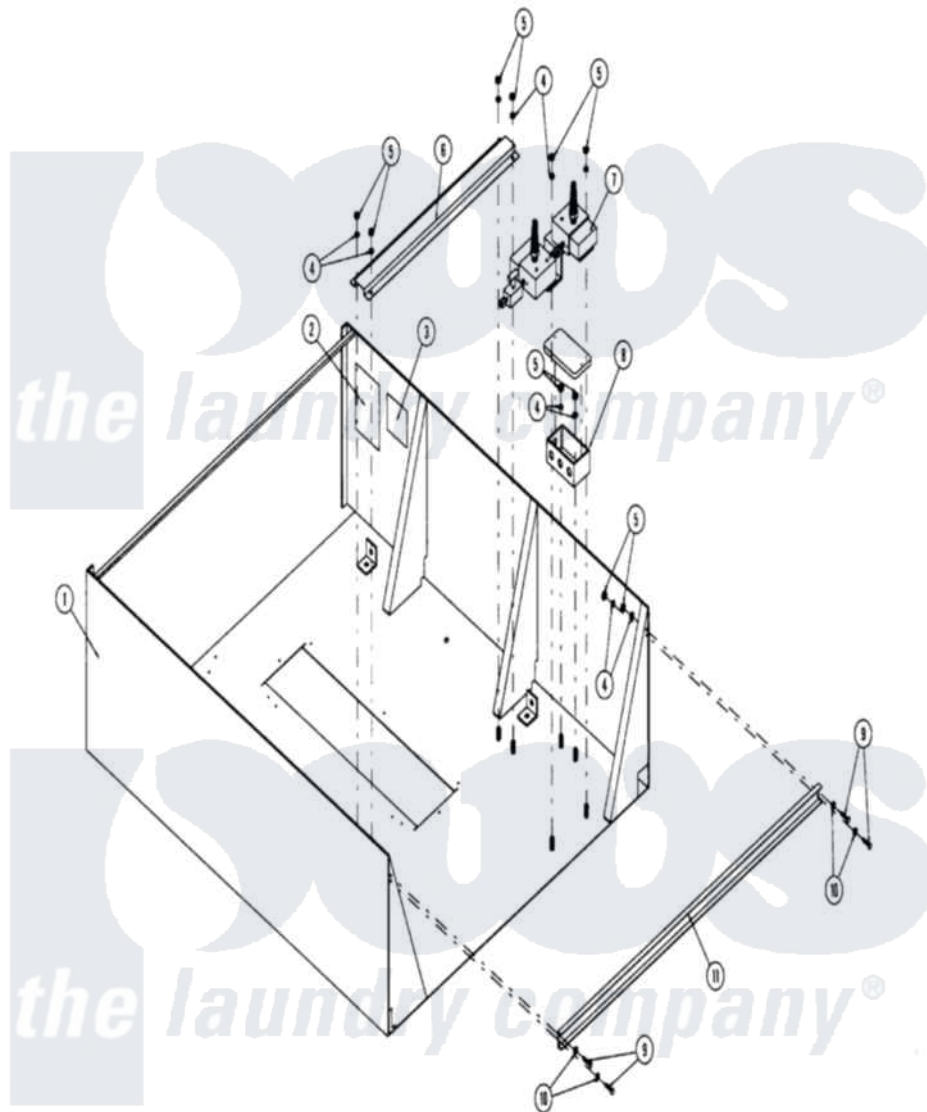

Maytag MDG170P1HW 20 - TOP CONSOLE ASSEMBLY

Maytag [Commercial Maytag MDG170P1HW Dryer Parts](#) Parts Diagram 20 - TOP CONSOLE ASSEMBLY
 Click on the part number to view part

Item	Original Part Number	Replaced By	Status	Part Description
000	W10124350		Not Available	ORDER PARTS FROM AMERICAN DRYER CORP AT 508-678-9000
001	A821085	821085		ADG-170 S.
002	A112554			LABEL, PHASE 5 (OPL PROGRAM LOCATION SUMMARY)
003	W10124350		Not Available	LABEL, DRYER DATA
004	A153007	153007		1 4 Split
005	A152005	152005		3 8-16 Hex
006	A332323	332323		170 170ML
007	A821105	821105		ADG-145 17
008	A121104	121104		Junction B
"	A121105	121105		Junction B
009	A150615		Not Available	BOLT (No. 1/4-20 X 3/4")
010	A153018	153018		1 4 Flat
011	A332186	332186		Ad-170 175