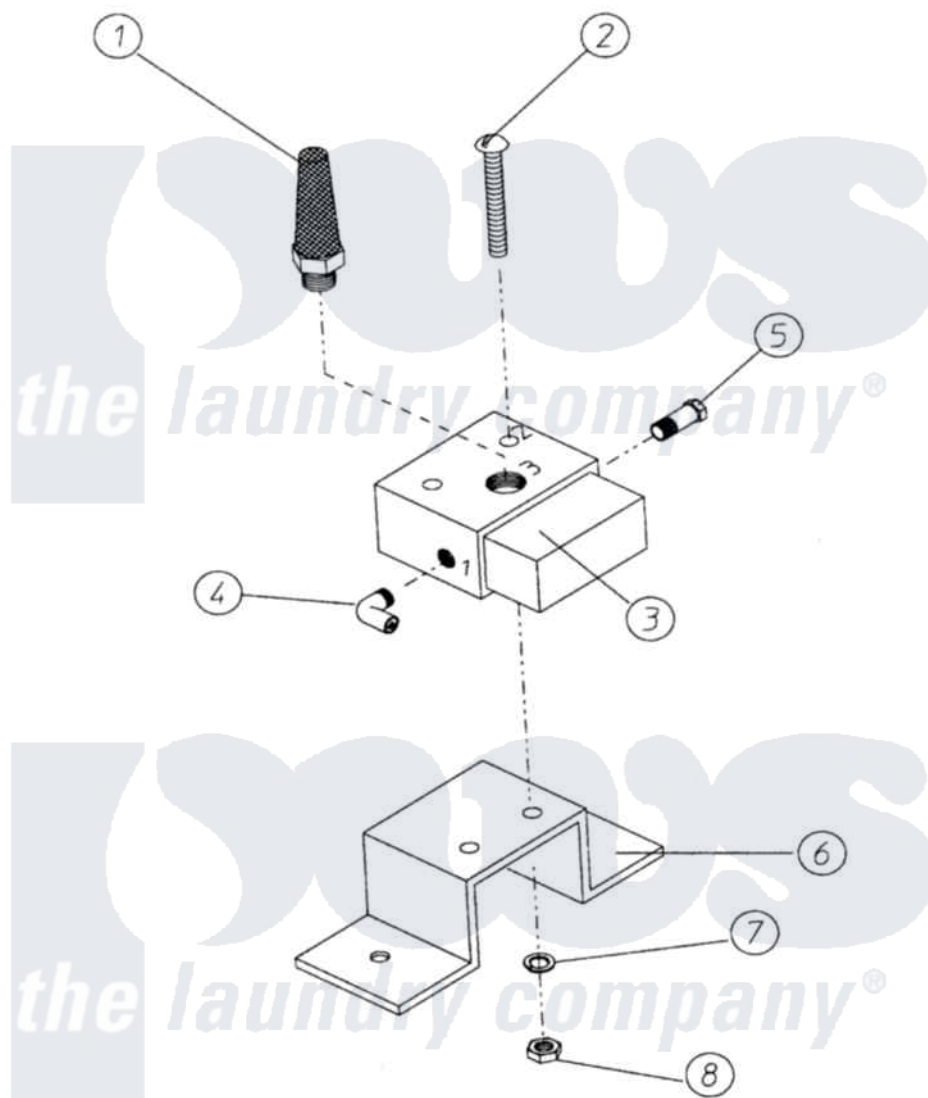

Maytag MDG170P1HW 21 - PNEUMATIC VALVE ASSEMBLY

Maytag Commercial Maytag MDG170P1HW Dryer Parts Parts Diagram 21 - PNEUMATIC VALVE ASSEMBLY
 Click on the part number to view part

Item	Original Part Number	Replaced By	Status	Part Description
000	W10124350		Not Available	ORDER PARTS FROM AMERICAN DRYER CORP AT 508-678-9000
001	A100520	100520		1/8 NPT S
002	A150002	150002		6-32 X 1
003	A100498	100498		3 Way Valve
"	A821105	821105		ADG-145 17
004	A143268	143268		1/8 90 BR
005	A100472	100472		1/4 Poly X
006	A330987	330987		15-575 Stm
007	A153010	153010		6 Internal
008	A152000	152000		6-32 HEX N