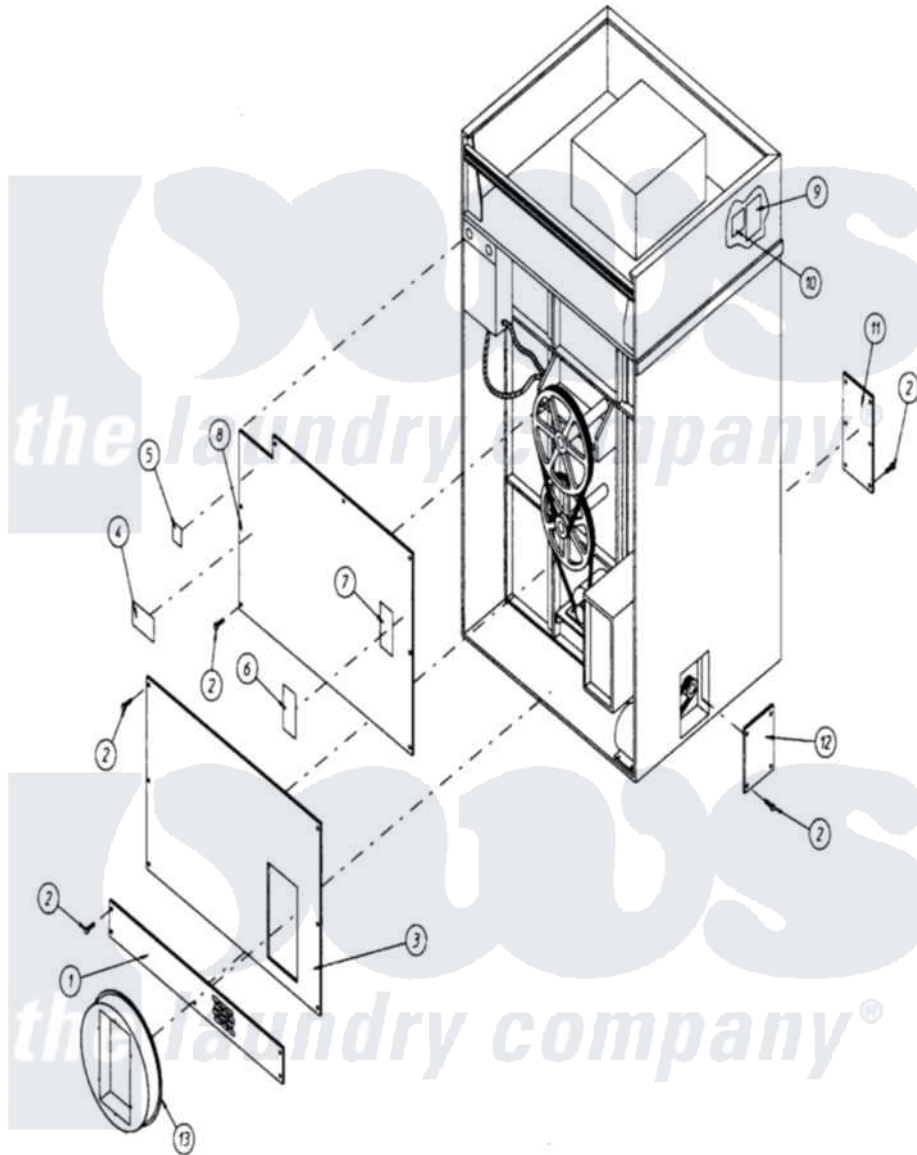

Maytag MDG170P1HW 22 - BACKGUARD ASSEMBLY

Maytag [Commercial Maytag MDG170P1HW Dryer Parts](#) Parts Diagram 22 - BACKGUARD ASSEMBLY
 Click on the part number to view part

Item	Original Part Number	Replaced By	Status	Part Description
000	W10124350		Not Available	ORDER PARTS FROM AMERICAN DRYER CORP AT 508-678-9000
001	A332328	332328		Ad-170 S.E
002	A150301	150301		8-18 X 7
003	A821096	821096		Ad-170 S.E
004	A112014			LABEL, HIGH VOLTAGE (ONLY)
005	A112017			LABEL, NAME/ADDRESS/TELEPHONE (ONLY)
006	A112230		Not Available	LABEL, INSTALLATION INSTRUCT. (ONLY)
007	A112519			LABEL, ROUTINE MAINTENANCE (ONLY)
008	A821095	821095		ADG-145 Ad
009	A112554			LABEL, PHASE 5 (OPL PROGRAM LOCATION SUMMARY)
010	W10124350		Not Available	LABEL, DRYER DATA

011	A332295	Not Available	PANEL, ACCESS BLOWER HSG. FRT. (SPECIFY COLOR WHEN ORDERING)
012	A332309	Not Available	PANEL, ACCESS (SIDE) (SPECIFY COLOR WHEN ORDERING)
013	A821092	821092	ADG E-170-