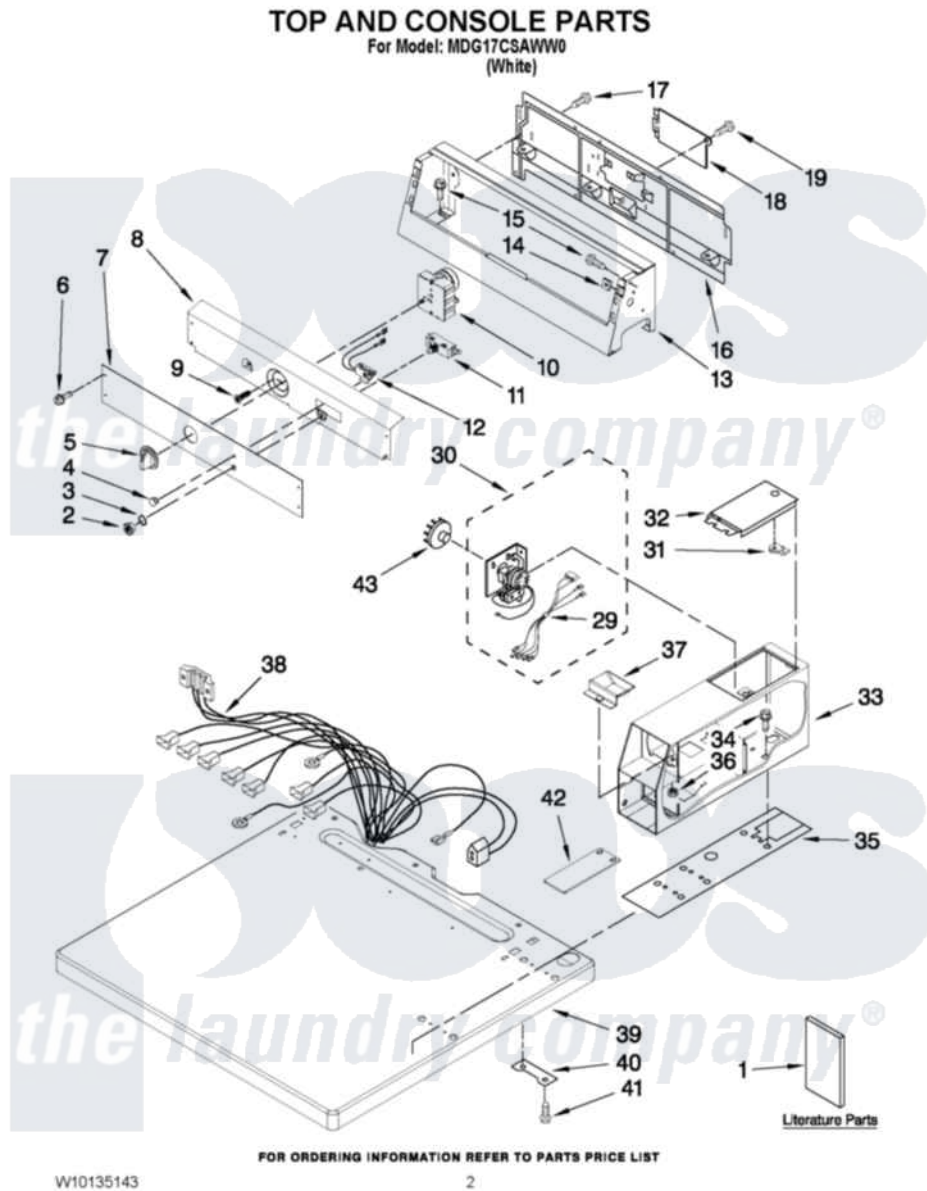

# Maytag MDG17CSAWW0 01 - TOP AND CONSOLE PARTS

Maytag [Commercial Maytag MDG17CSAWW0 Dryer Parts](#) Parts Diagram 01 - TOP AND CONSOLE PARTS  
Click on the part number to view part

Item	Original Part Number	Replaced By	Status	Part Description
1	W10135134		Not Available	Instructions Installation
"	<a href="#">W10167622</a>			Wiring Diagram
"	<a href="#">W10135143</a>			Repair Parts List
2	<a href="#">W10146429</a>			Nut, 8-32 X 3/8
3	<a href="#">W10139799</a>			Washer
4	<a href="#">W10133502</a>			Lens, Pilot Light Amber
5	<a href="#">W10133507</a>			Knob
6	<a href="#">W10131119</a>			Screw, 8-18 X 5/16
7	<a href="#">W10135183</a>			Facia / Overlay
8	<a href="#">W10124213</a>			Bracket, Control
9	<a href="#">W10139100</a>			Screw, 8-32 X 1/2
10	W10129712	<a href="#">W10327105</a>		Switch, Cycle Selection
11	<a href="#">W10149462</a>			Switch, Push-To-Start
12	<a href="#">W10130072</a>			Lamp-Indicator 120 V.
13	W10137299	<a href="#">W10231471</a>		Console
14	<a href="#">W10131123</a>			NUT, 8 U-Type