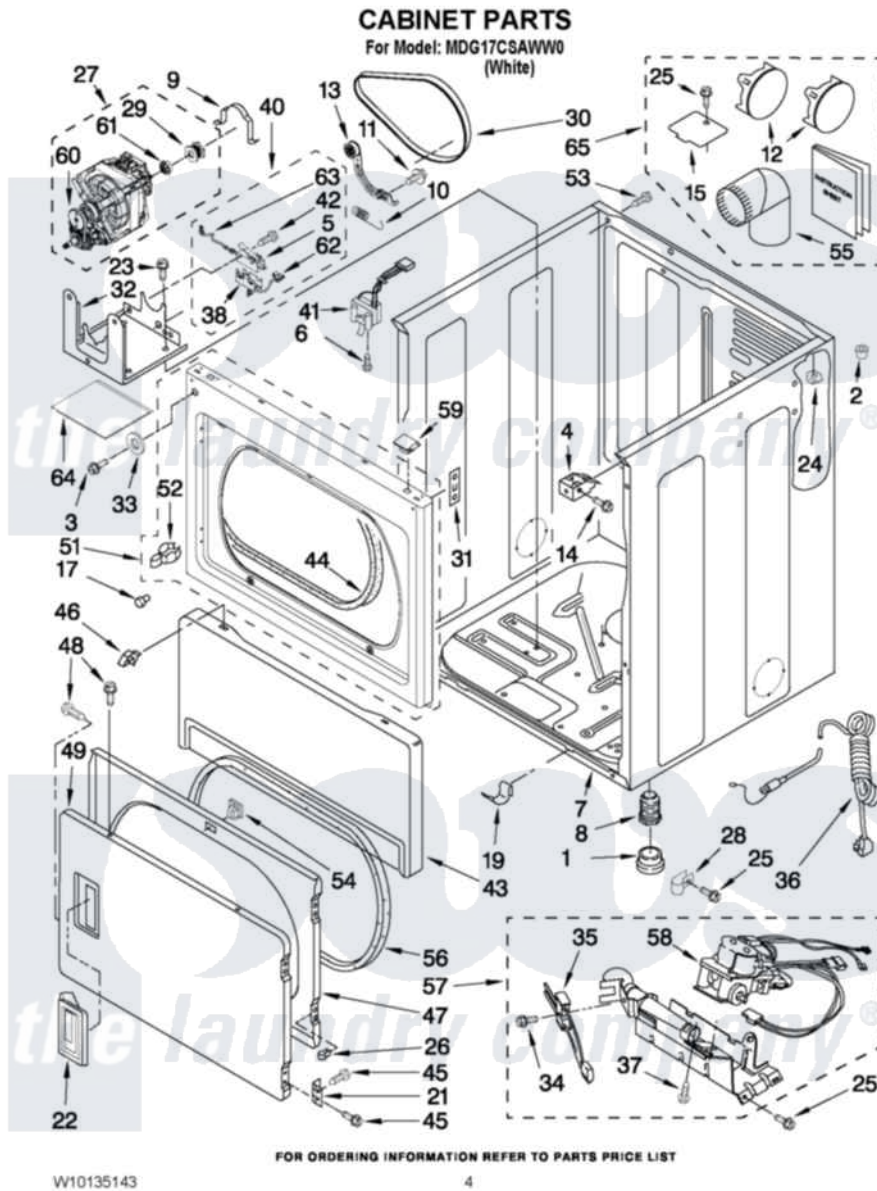

Maytag MDG17CSAWW0 02 - CABINET PARTS

Maytag [Commercial Maytag MDG17CSAWW0 Dryer Parts](#) Parts Diagram 02 - CABINET PARTS
Click on the part number to view part

Item	Original Part Number	Replaced By	Status	Part Description
1	3391943			Boot, Foot
2	356674			Cone, Wedge
3	3400077			Screw, 10-16 X 1/2
4	3391846			Clip, Front Panel
5	8564010			Assembly, Switch And Actuator
6	697773	3395530		Screw
7	8310656			Cabinet
8	3392100	49621		Feet-Leveling
NI	279810			Foot-Optional
9	660658			Clamp, Motor Mounting 343481 685441
10	3387374			Spring, Idler
11	3389420			Retainer-Idler 1/4-20 X 1/16
12	697750	W10470674		Dryer Exhaust Kit
13	W10141380	W10344192		Idler Assembly
14	3391915	681615		Screw