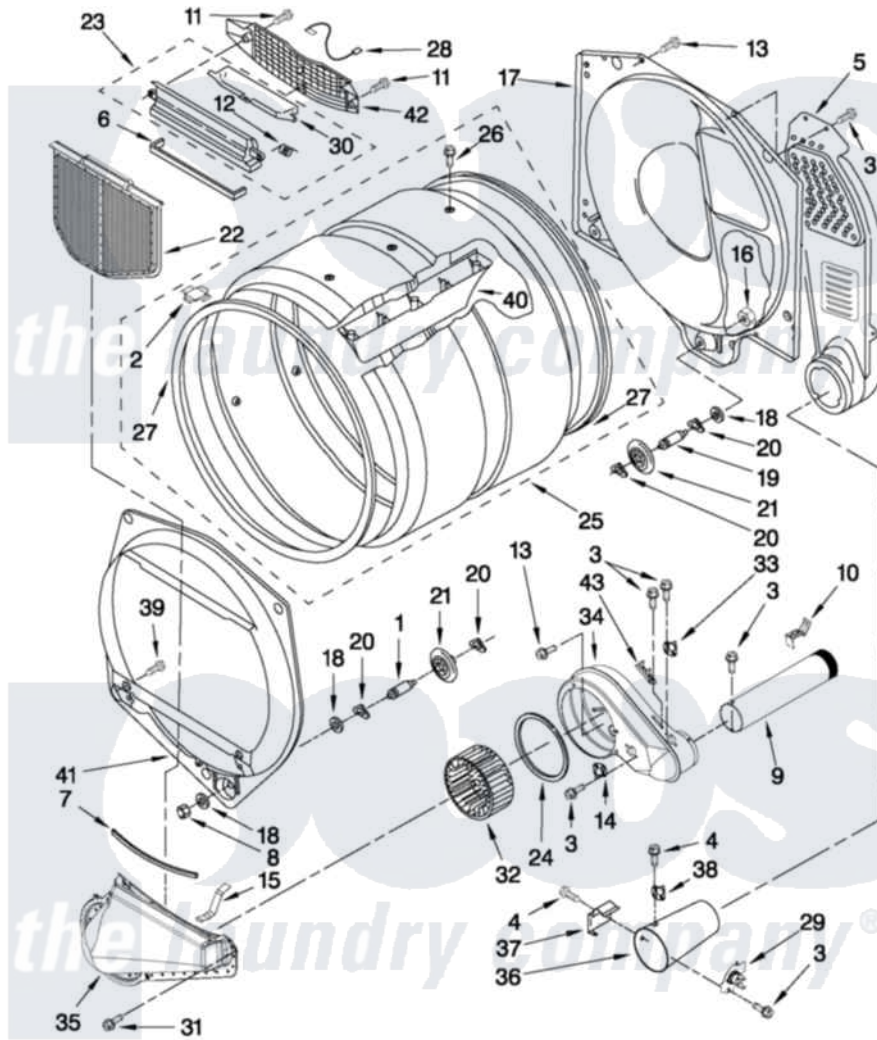

Maytag MDG17CSAWW0 03 - BULKHEAD PARTS

BULKHEAD PARTS

For Model: MDG17CSAWW0
(White)

FOR ORDERING INFORMATION REFER TO PARTS PRICE LIST

W10135143

6

Maytag Commercial Maytag MDG17CSAWW0 Dryer Parts Parts Diagram 03 - BULKHEAD PARTS

[Click on the part number to view part](#)

Item	Original Part Number	Replaced By	Status	Part Description
1	8575324	W10359271		Shaft, Drum Roller Threads
2	8066086			Plug, Drum Hole
3	8533971	90767		Screw, 8A X 3/8 HeX Washer Head Tapping
4	90767			Screw, 8A X 3/8 HeX Washer Head Tapping
5	3394346			Air Duct Assembly
6	697813			Seal, Outlet Housing
7	697814	697813		Seal, Outlet Housing
8	3934666	W10080210		Nut, 3/8 X 16
9	8066224	279936		Kit-Exhst
10	8572105			Retainer, Toe Panel
11	3387230			Screw, 10-16 X 13/16
12	3394986			Spring, Lint Screen Door
13	3390647	488729		Screw
14	W10131836			Thermostat 140 F Cycling
15	8066208			Clip-Exhaust

16	W10001120	W10080190	Nut, 3/8-16
17	3387809		Bulkhead, Rear
18	3387459	W10080960	Washer, Support
19	8575325	W10359272	Shaft, Roller Drum Threads
20	690997		Washer, Thrust
21	8536973	W10314173	Support
22	W10049370	W10120998	Screen
23	8563755		Housing, Outlet Assembly
24	697770		Seal, Cover Plate Blower Housing
25	8318215	W10197999	Drum
26	W10109200		Screw, Baffle Mounting
27	W10166807	280114	Seal
28	3401707		Jumper, Tco-High Limit
29	8573713		Thermal-Cutoff
30	8563758		Door, Lint Screen
31	487909	488729	Screw
32	W10168564	W10349492	Wheel, Blower
33	W10165817		Thermostat 155 F Gas
34	W10135254		Housing, Blower
35	8066168	W10128606	Duct-Lint
36	8573824		Funnel, Bumer
37	338906		Radiant, Sensor
38	8573028		Thermostat, High-Limit 205 F
39	3357011	308685	Side Trim)
40	697693	W10113136	Baffle, Drum
41	697557		Bulkhead, Front
42	8563756		Grille, Outlet
43	3392519		Thermal Limiter