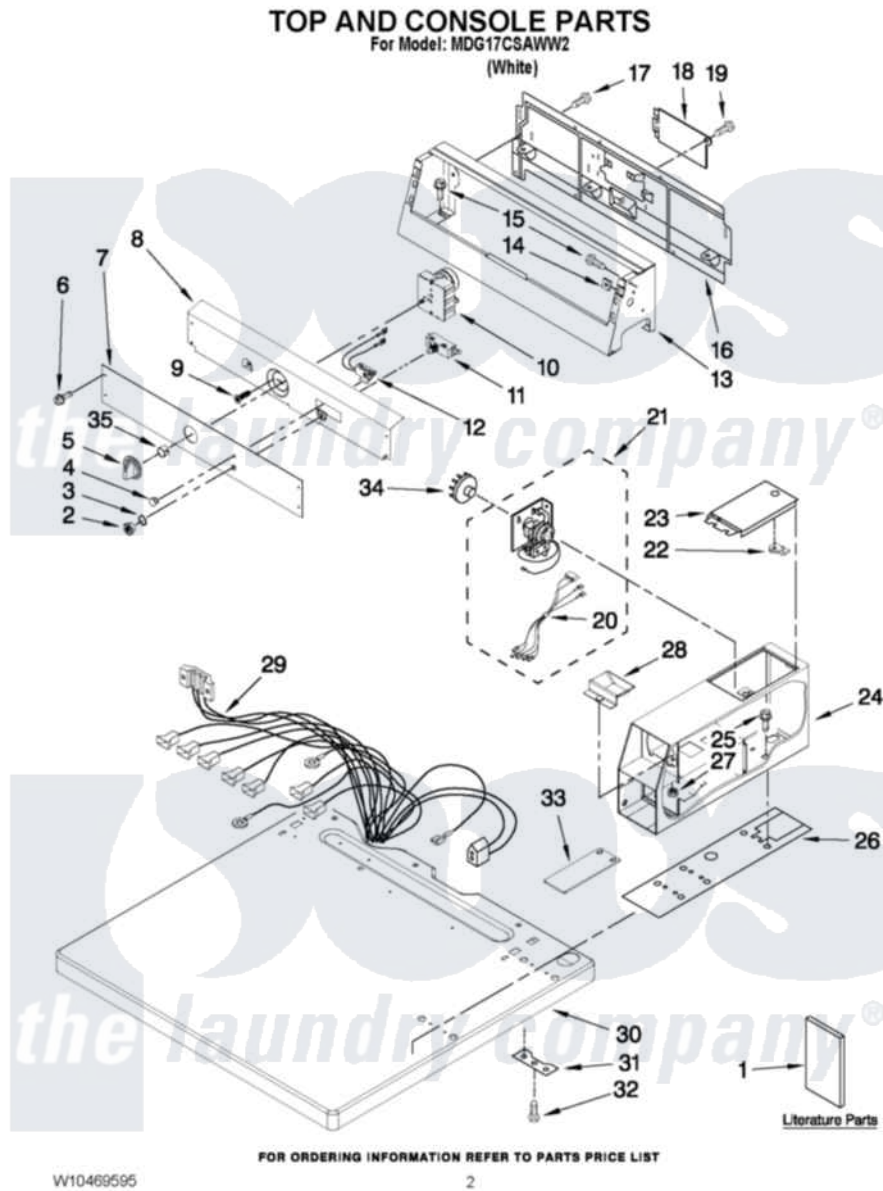

# Maytag MDG17CSAWW2 01 - TOP AND CONSOLE PARTS

Maytag [Commercial Maytag MDG17CSAWW2 Dryer Parts](#) Parts Diagram 01 - TOP AND CONSOLE PARTS  
Click on the part number to view part

Item	Original Part Number	Replaced By	Status	Part Description
1	W10184576		Not Available	INSTRUCTIONS, INSTALLATION
"	<a href="#">W10167622</a>			Wiring Diagram
"	W10469595		Not Available	REPAIR PARTS LIST
2	<a href="#">W10146429</a>			Nut, 8-32 X 3/8
3	<a href="#">W10139799</a>			Washer
4	<a href="#">W10133502</a>			Lens, Pilot Light Amber
5	<a href="#">W10133507</a>			Knob
6	W10386302	<a href="#">W10131119</a>		Screw, 8-18 X 5/16
7	<a href="#">W10135183</a>			Facia / Overlay
8	<a href="#">W10124213</a>			Bracket, Control
9	<a href="#">W10139100</a>			Screw, 8-32 X 1/2
10	<a href="#">W10327105</a>			Switch, Cycle Selection
11	<a href="#">W10149462</a>			Switch, Push-To-Start
12	<a href="#">W10130072</a>			Lamp-Indicator 120 V.
13	W10205153	<a href="#">W10231471</a>		Console
14	<a href="#">W10131123</a>			NUt, 8 U-Type