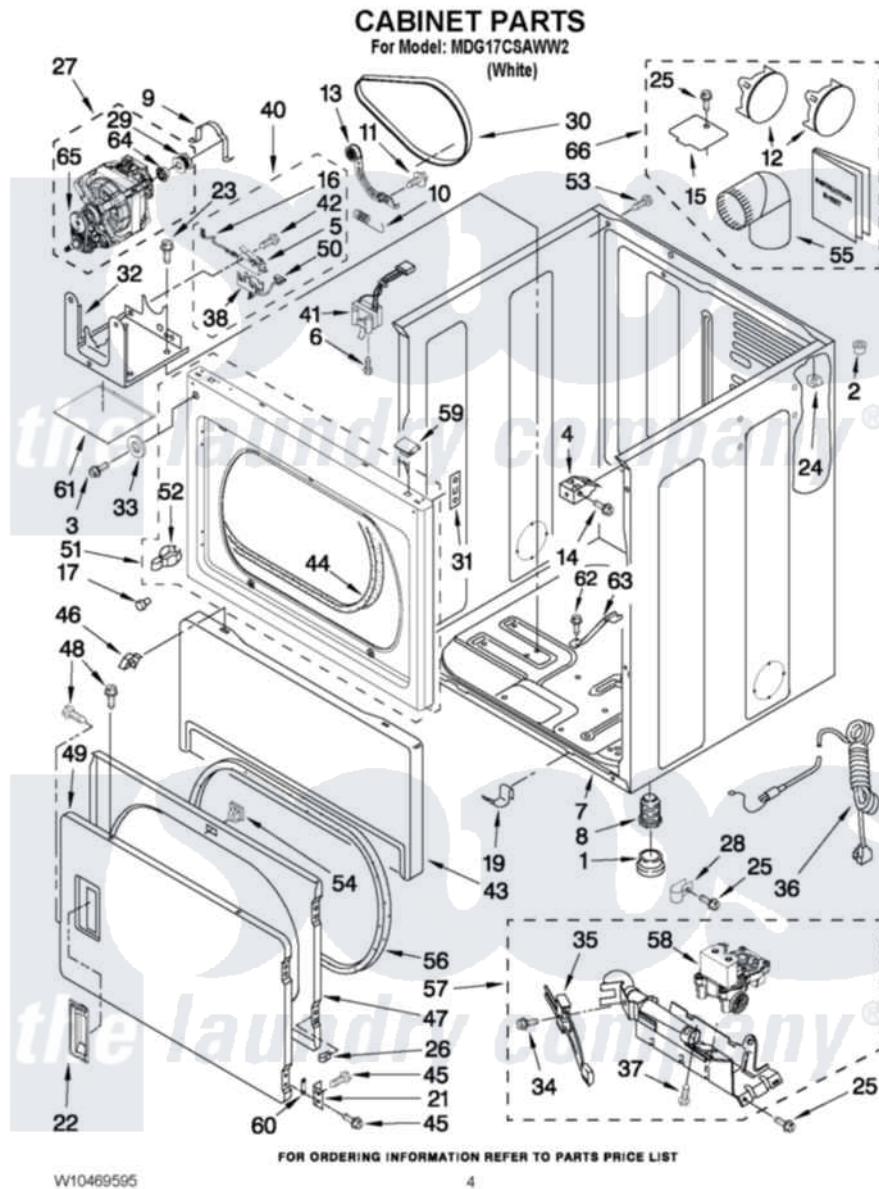

Maytag MDG17CSAWW2 02 - CABINET PARTS

Maytag [Commercial Maytag MDG17CSAWW2 Dryer Parts](#) Parts Diagram 02 - CABINET PARTS
 Click on the part number to view part

Item	Original Part Number	Replaced By	Status	Part Description
1	3391943			Boot, Foot
2	356674			Cone, Wedge
3	3400077			Screw, 10-16 X 1/2
4	3391846			Clip, Front Panel
5	8564010			Assembly, Switch And Actuator
6	697773	3395530		Screw
7	8310656			Cabinet
8	3392100	49621		Feet-Leveling
NI	279810			Foot-Optional
9	660658			Clamp, Motor Mounting 343481 685441
10	3387374			Spring, Idler
11	3389420			Retainer-Idler 1/4-20 X 1/16
12	697750	W10470674		Dryer Exhaust Kit
13	W10344192			Idler Assembly
14	3391915	681615		Screw