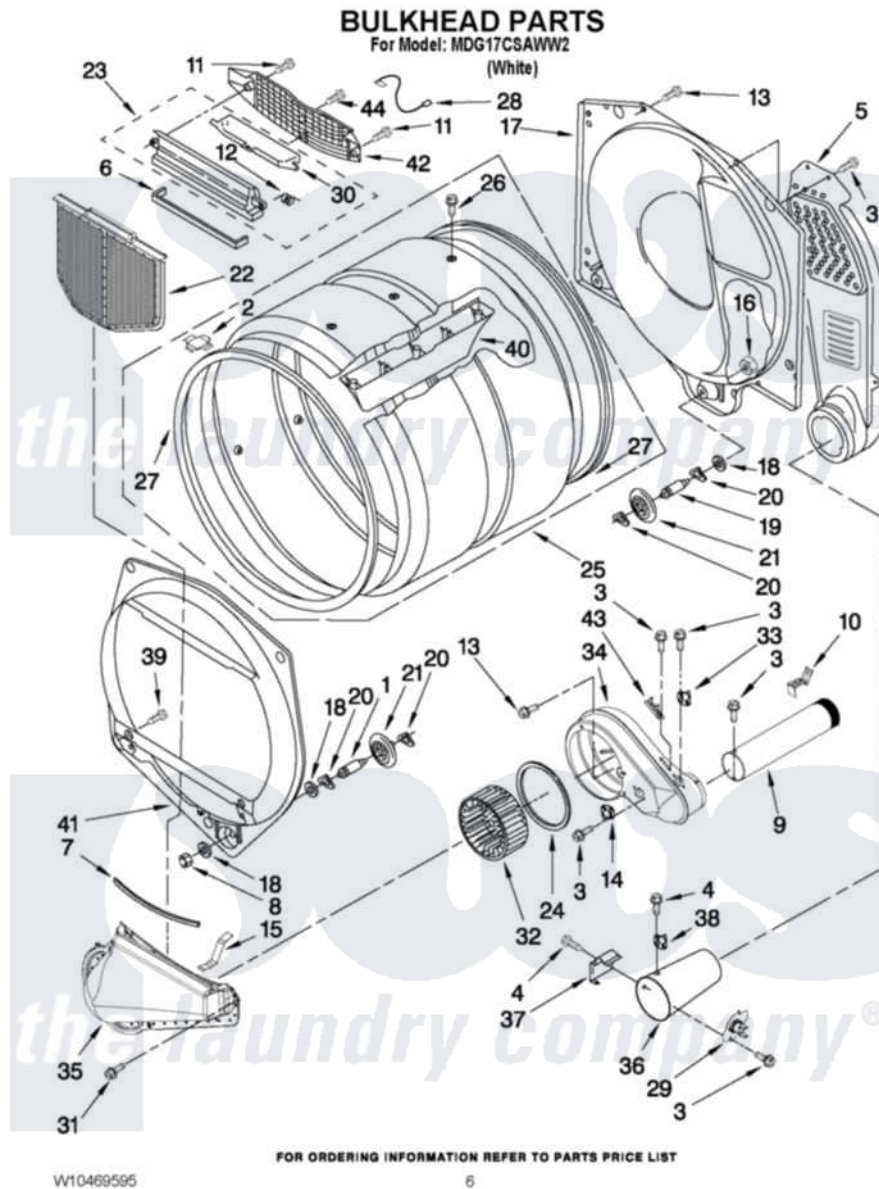

Maytag MDG17CSAWW2 03 - BULKHEAD PARTS

Maytag Commercial Maytag MDG17CSAWW2 Dryer Parts Parts Diagram 03 - BULKHEAD PARTS
Click on the part number to view part

Item	Original Part Number	Replaced By	Status	Part Description
1	8575324	W10359271		Shaft, Drum Roller Threads
2	8066086			Plug, Drum Hole
3	8533971	90767		Screw, 8A X 3/8 HeX Washer Head Tapping
4	90767			Screw, 8A X 3/8 HeX Washer Head Tapping
5	3394346			Air Duct Assembly
6	697813			Seal, Outlet Housing
7	697814	697813		Seal, Outlet Housing
8	3934666	W10080210		Nut, 3/8 X 16
9	8066224	279936		Kit-Exhst
10	8572105			Retainer, Toe Panel
11	3387230			Screw, 10-16 X 13/16
12	3394986			Spring, Lint Screen Door
13	489463			Screw, 8-18 X 1/16
14	W10131836			Thermostat 140 F Cycling
15	W10345456	8066208		Clip-Exhaust

16	W10001120	W10080190	Nut, 3/8-16
17	3387809		Bulkhead, Rear
18	3387459	W10080960	Washer, Support
19	8575325	W10359272	Shaft, Roller Drum Threads
20	690997		Washer, Thrust
21	W10314171		Roller, Support Assembly
22	W10049370	W10120998	Screen
23	8563755		Housing, Outlet Assembly
24	697770		Seal, Cover Plate Blower Housing
25	8318215	W10197999	Drum
26	W10219342		Screw, Baffle Mounting
27	W10166807	280114	Seal
28	3401707		Jumper, Tco-High Limit
29	8573713		Thermal-Cutoff
30	8563758		Door, Lint Screen
31	3390647	488729	Screw
32	W10349492		Wheel, Blower
33	W10131836		Thermostat 140 F Cycling
34	W10135254		Housing, Blower
35	8066168	W10128606	Duct-Lint
36	8573824		Funnel, Bumer
37	338906		Radiant, Sensor
38	3391912		Thermostat, High-Limit 255 F
39	3357011	308685	Side Trim)
40	697693	W10113136	Baffle, Drum
41	697557		Bulkhead, Front
42	8563756		Grille, Outlet
43	3392519		Thermal Limiter
44	695240	488729	Screw